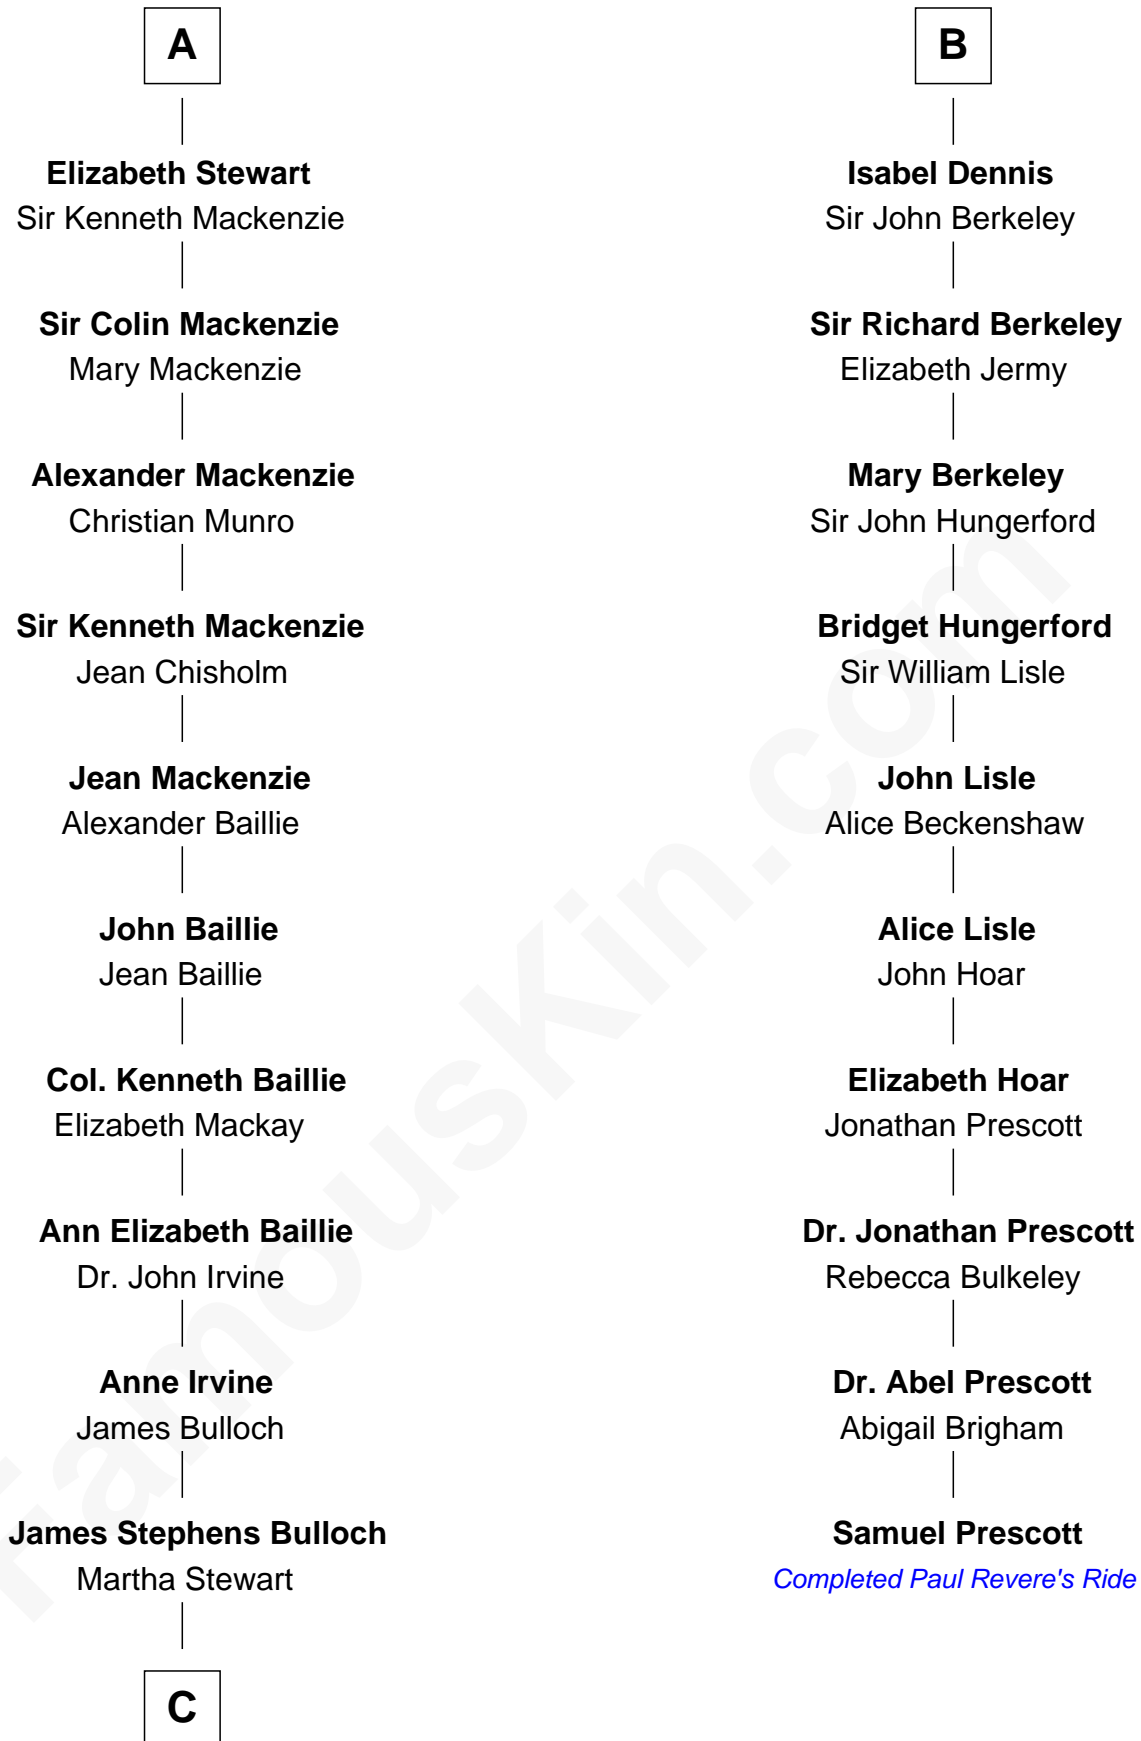

FamousKin.com
Relationship Chart of
Theodore Roosevelt
26th U.S. President

16th cousin 2 times removed of

Samuel Prescott
Completed Paul Revere's Midnight Ride

C

—
Martha Bulloch
Theodore Roosevelt

—
Theodore Roosevelt
26th U.S. President

FamousKin.com