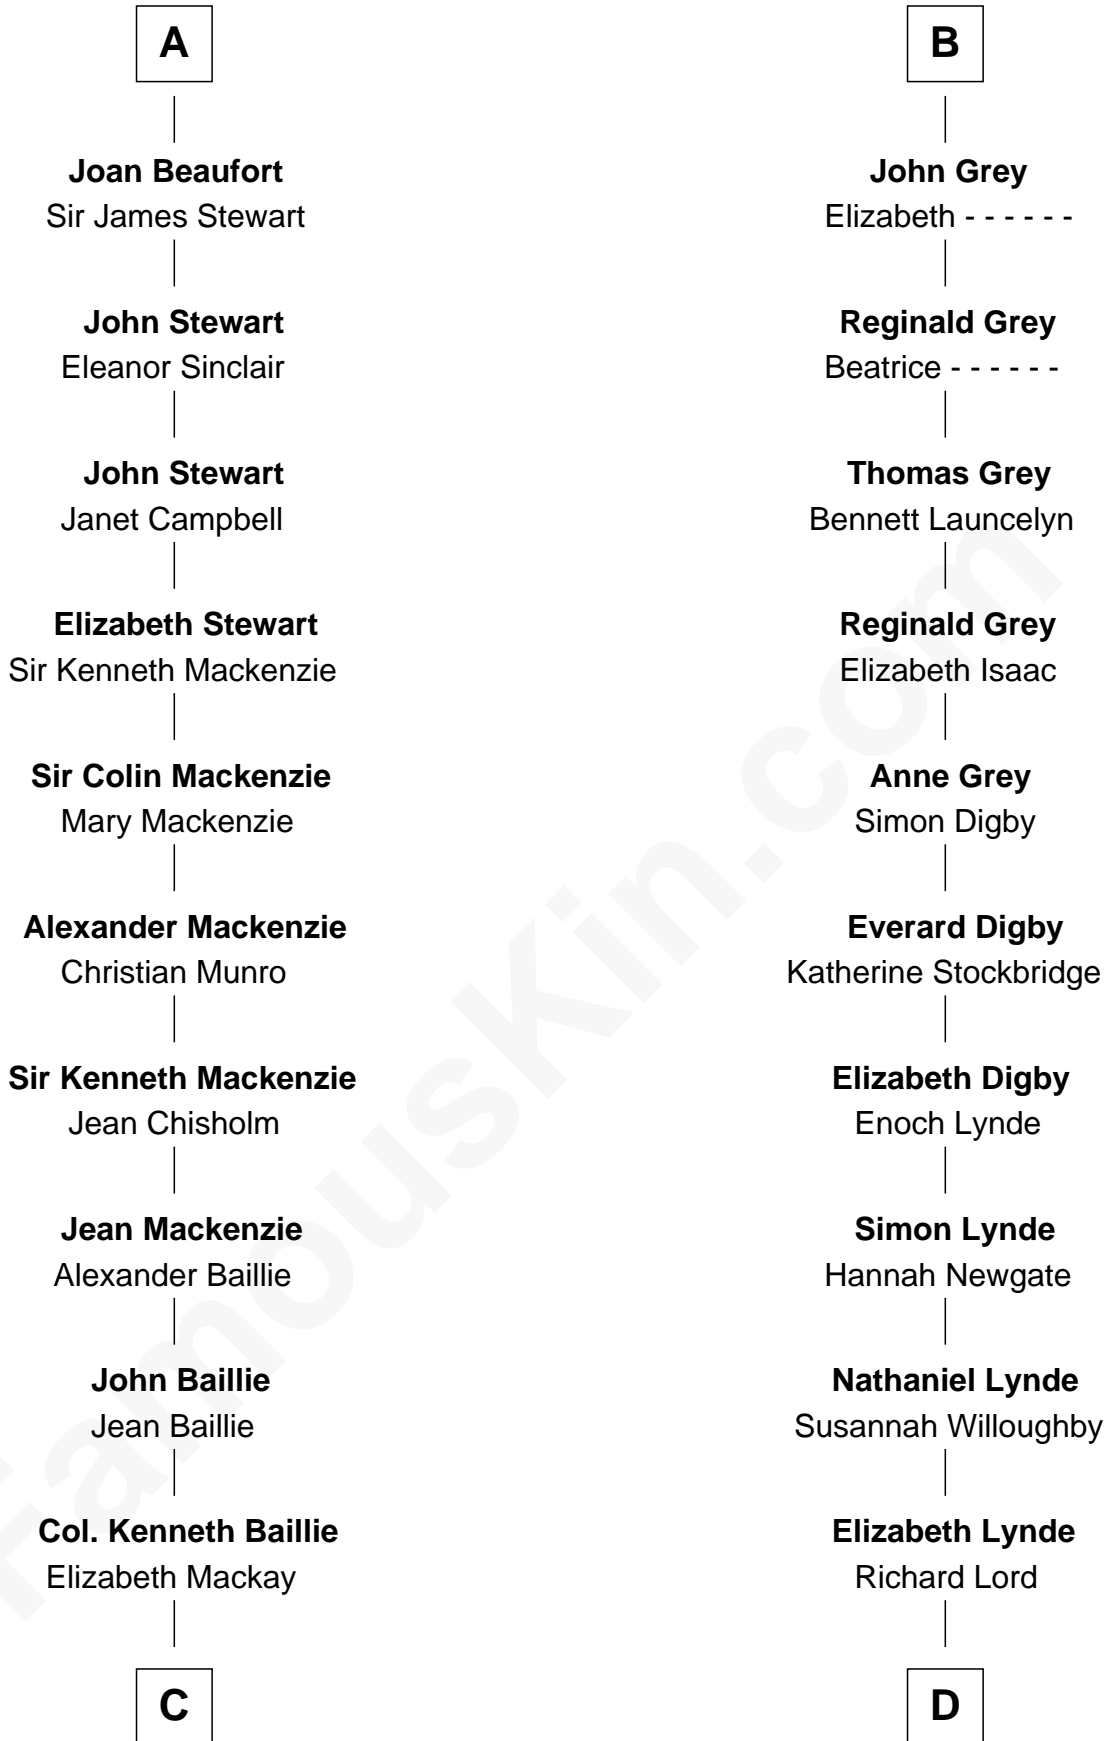

FamousKin.com
Relationship Chart of
Theodore Roosevelt
26th U.S. President

21st cousin of
J.P. Morgan
American Banker and Art Collector

C

Ann Elizabeth Baillie

Dr. John Irvine

Anne Irvine

James Bulloch

James Stephens Bulloch

Martha Stewart

Martha Bulloch

Theodore Roosevelt

Theodore Roosevelt

26th U.S. President

D

Lynde Lord

Lois Sheldon