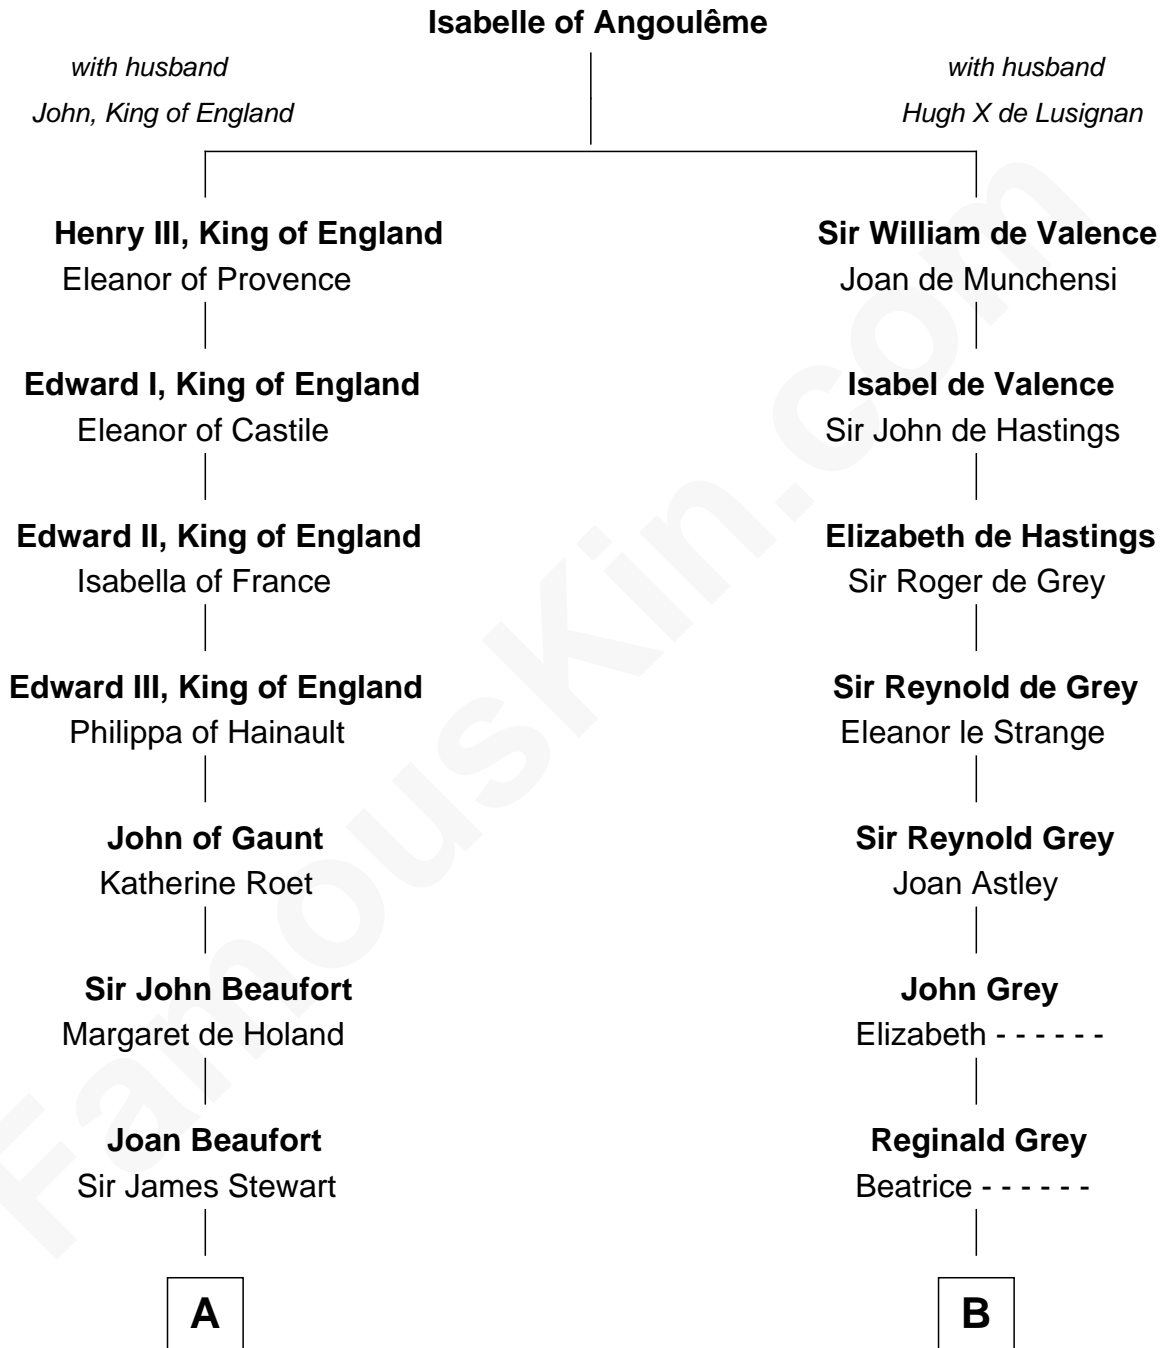

FamousKin.com
Relationship Chart of
Theodore Roosevelt
26th U.S. President

19th cousin 1 time removed of

J.P. Morgan
American Banker and Art Collector

C

Anne Irvine
James Bulloch

James Stephens Bulloch
Martha Stewart

Martha Bulloch
Theodore Roosevelt

Theodore Roosevelt
26th U.S. President

D

Mary Sheldon Lord
John Pierpont

Juliet Pierpont
Junius Spencer Morgan

J.P. Morgan
American Banker and Art Collector

FamousKin.com