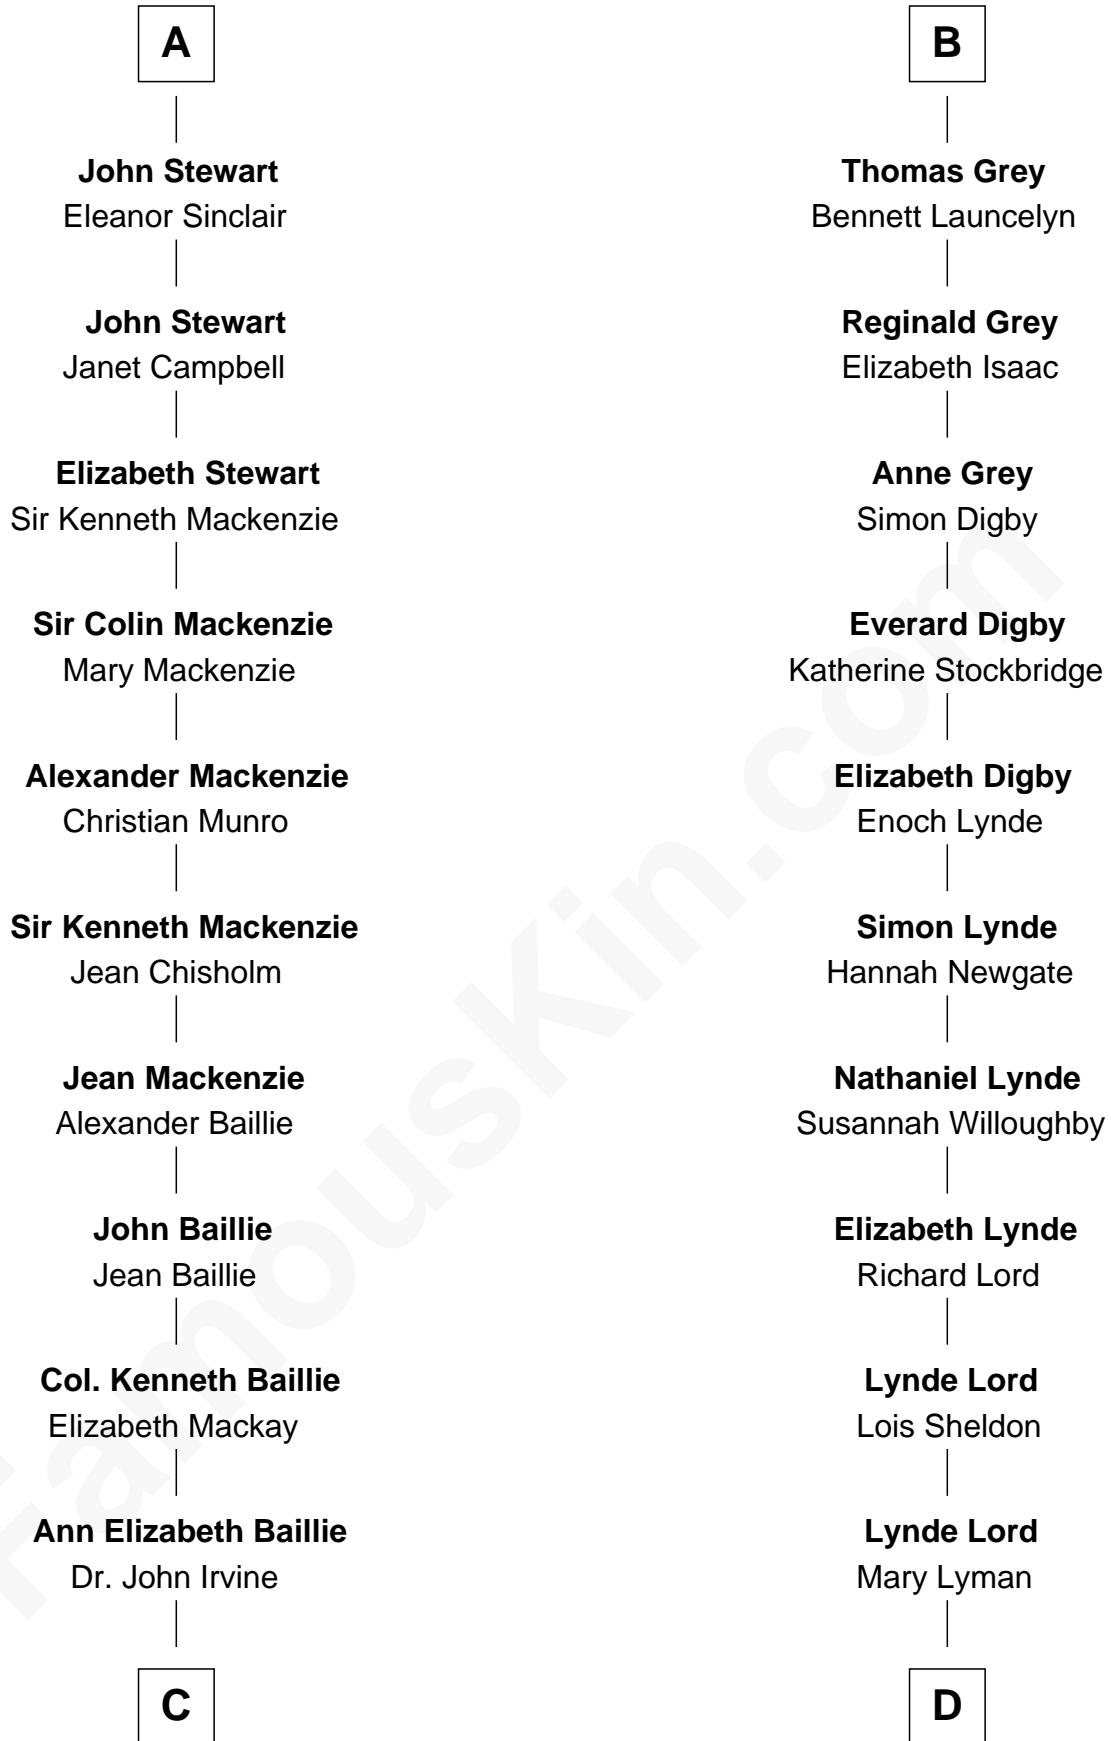

FamousKin.com
Relationship Chart of
Theodore Roosevelt
26th U.S. President

19th cousin 1 time removed of

J.P. Morgan
American Banker and Art Collector

C

Anne Irvine
James Bulloch

James Stephens Bulloch
Martha Stewart

Martha Bulloch
Theodore Roosevelt

Theodore Roosevelt
26th U.S. President

D

Mary Sheldon Lord
John Pierpont

Juliet Pierpont
Junius Spencer Morgan

J.P. Morgan
American Banker and Art Collector

FamousKin.com