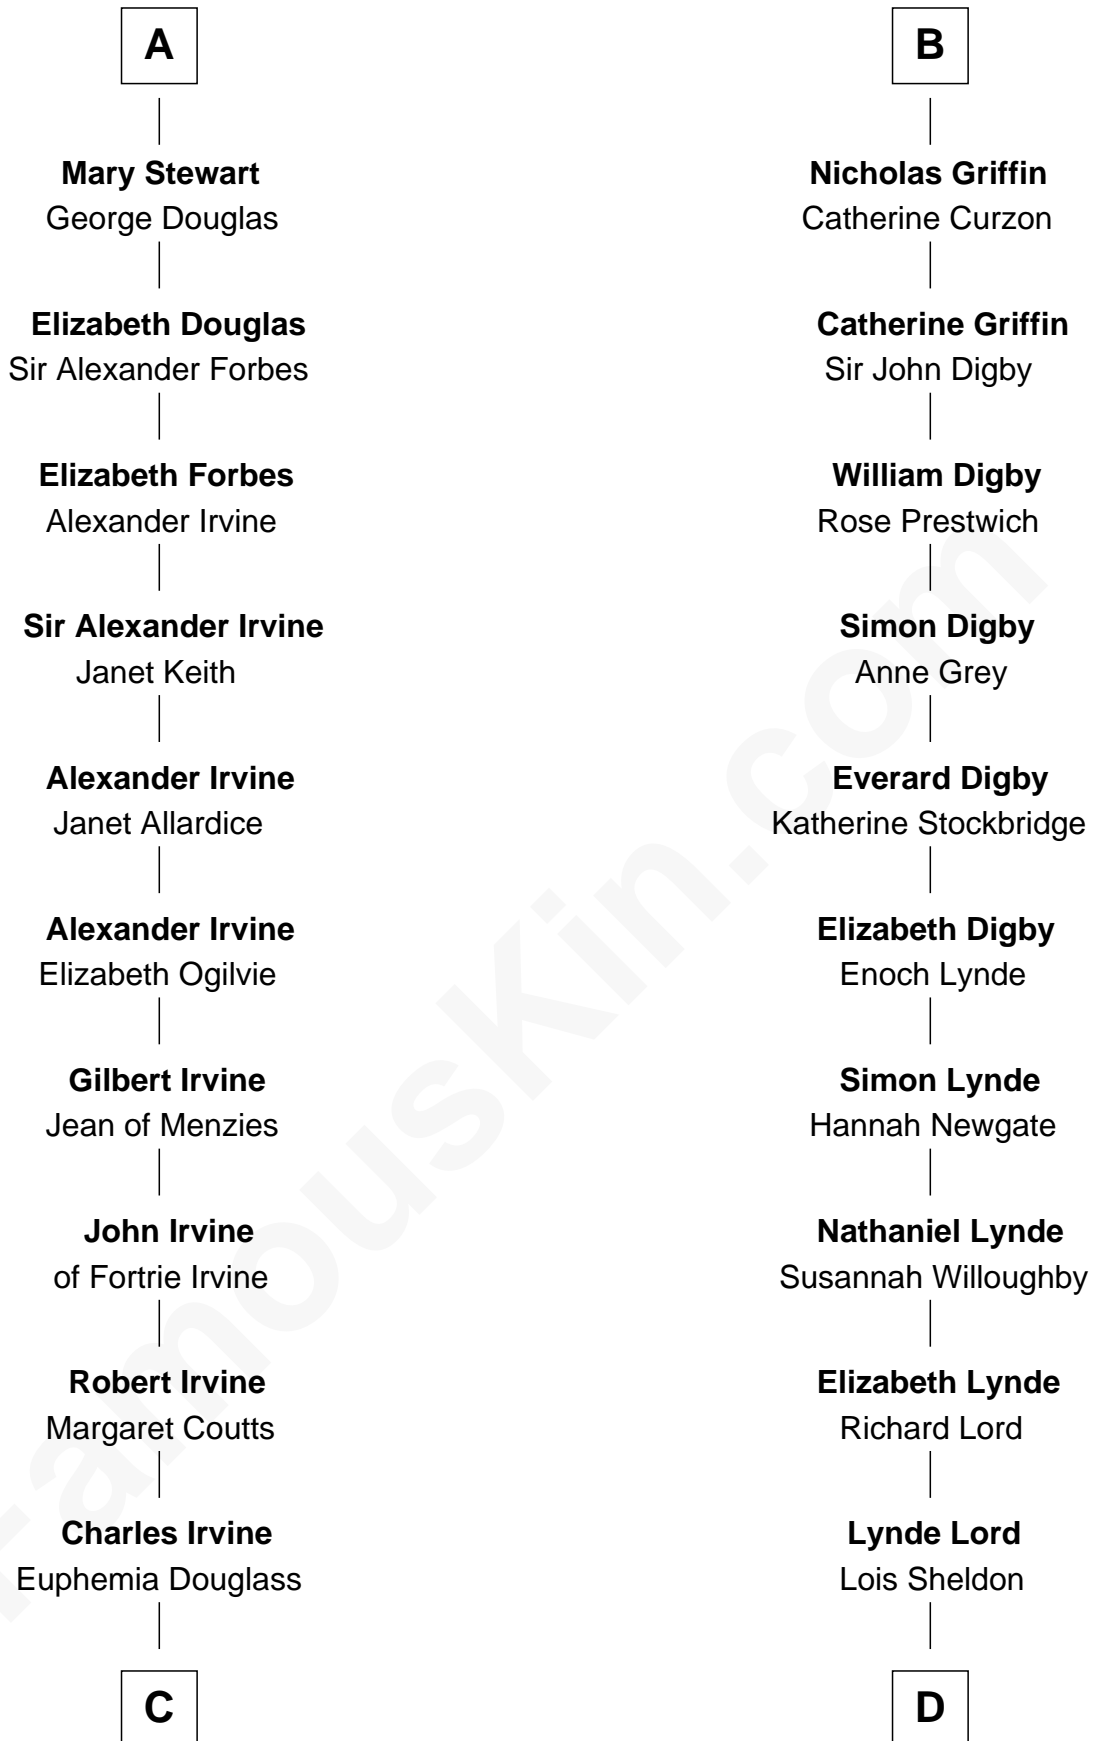

**FamousKin.com**  
**Relationship Chart of**  
**Theodore Roosevelt**  
*26th U.S. President*

20th cousin 1 time removed of

**J.P. Morgan**  
*American Banker and Art Collector*

**C**

**Dr. John Irvine**  
Ann Elizabeth Baillie

**Anne Irvine**  
James Bulloch

**James Stephens Bulloch**  
Martha Stewart

**Martha Bulloch**  
Theodore Roosevelt

**Theodore Roosevelt**  
*26th U.S. President*

**D**

**Lynde Lord**  
Mary Lyman

**Mary Sheldon Lord**  
John Pierpont