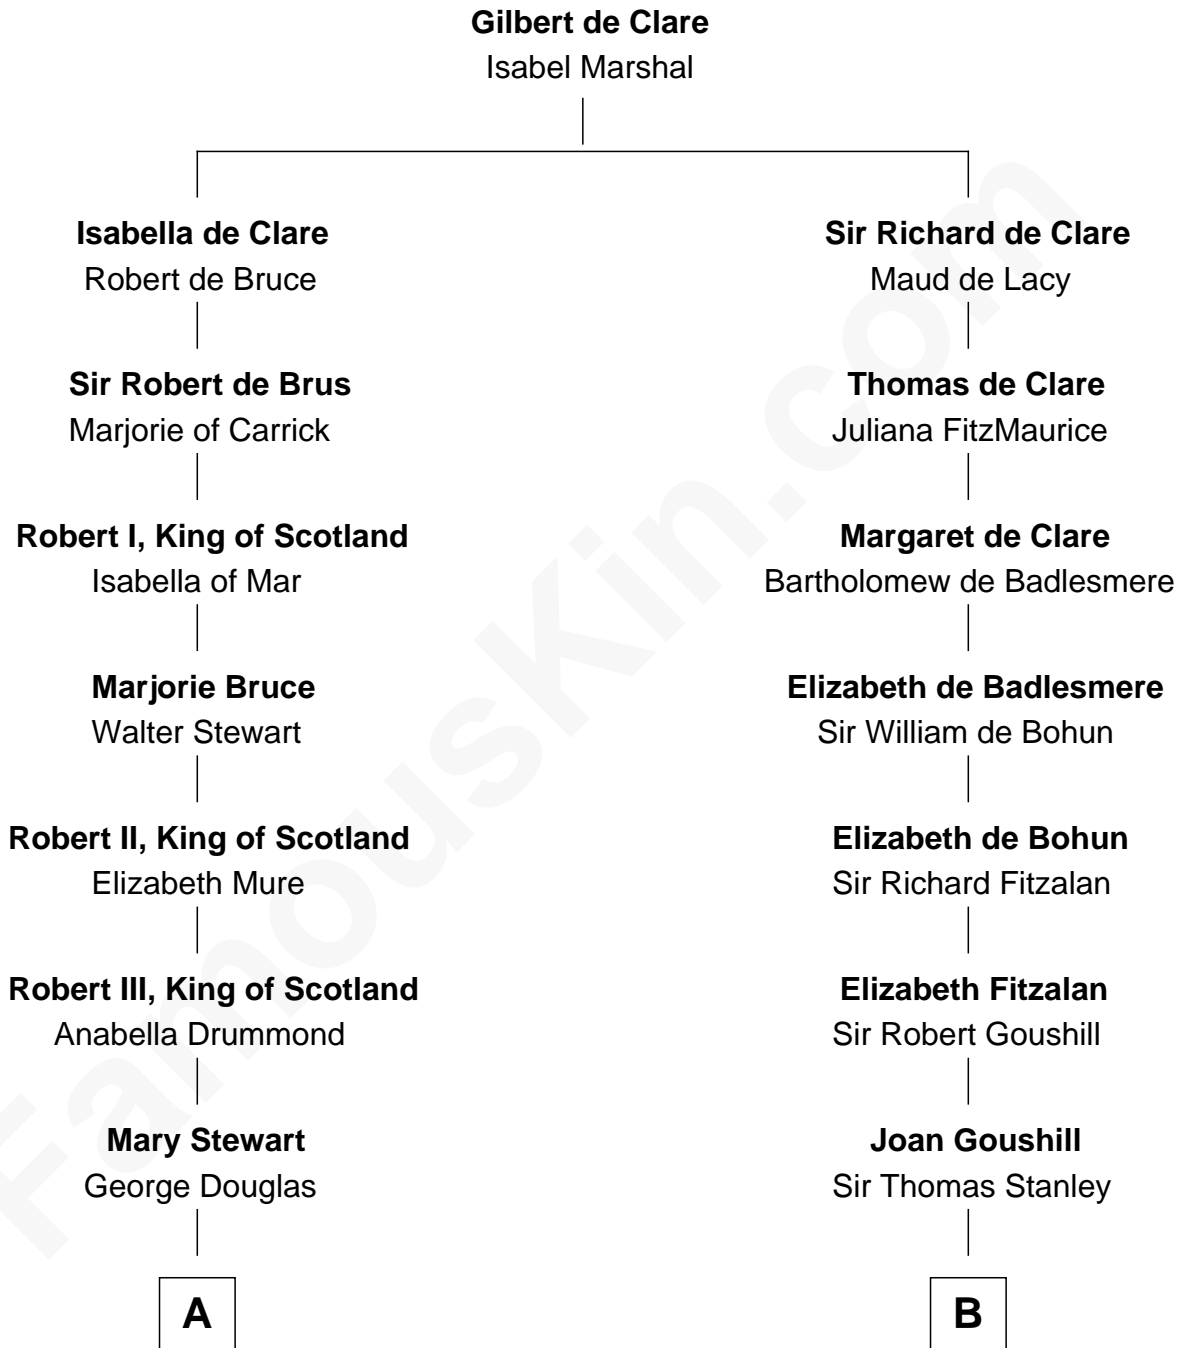

FamousKin.com
Relationship Chart of
Theodore Roosevelt
26th U.S. President

20th cousin 1 time removed of
Juliette Gordon Low
Founder of the Girl Scouts

C

Anne Irvine
James Bulloch

James Stephens Bulloch
Martha Stewart

Martha Bulloch
Theodore Roosevelt

Theodore Roosevelt
26th U.S. President

D

Alexander Wolcott
Frances Burbank

Frances Wolcott
Arthur William Magill

Juliette Augusta Magill
John Harris Kinzie

Eleanor Lytle Kinzie
William Washington Gordon

Juliette Gordon Low
Founder of the Girl Scouts