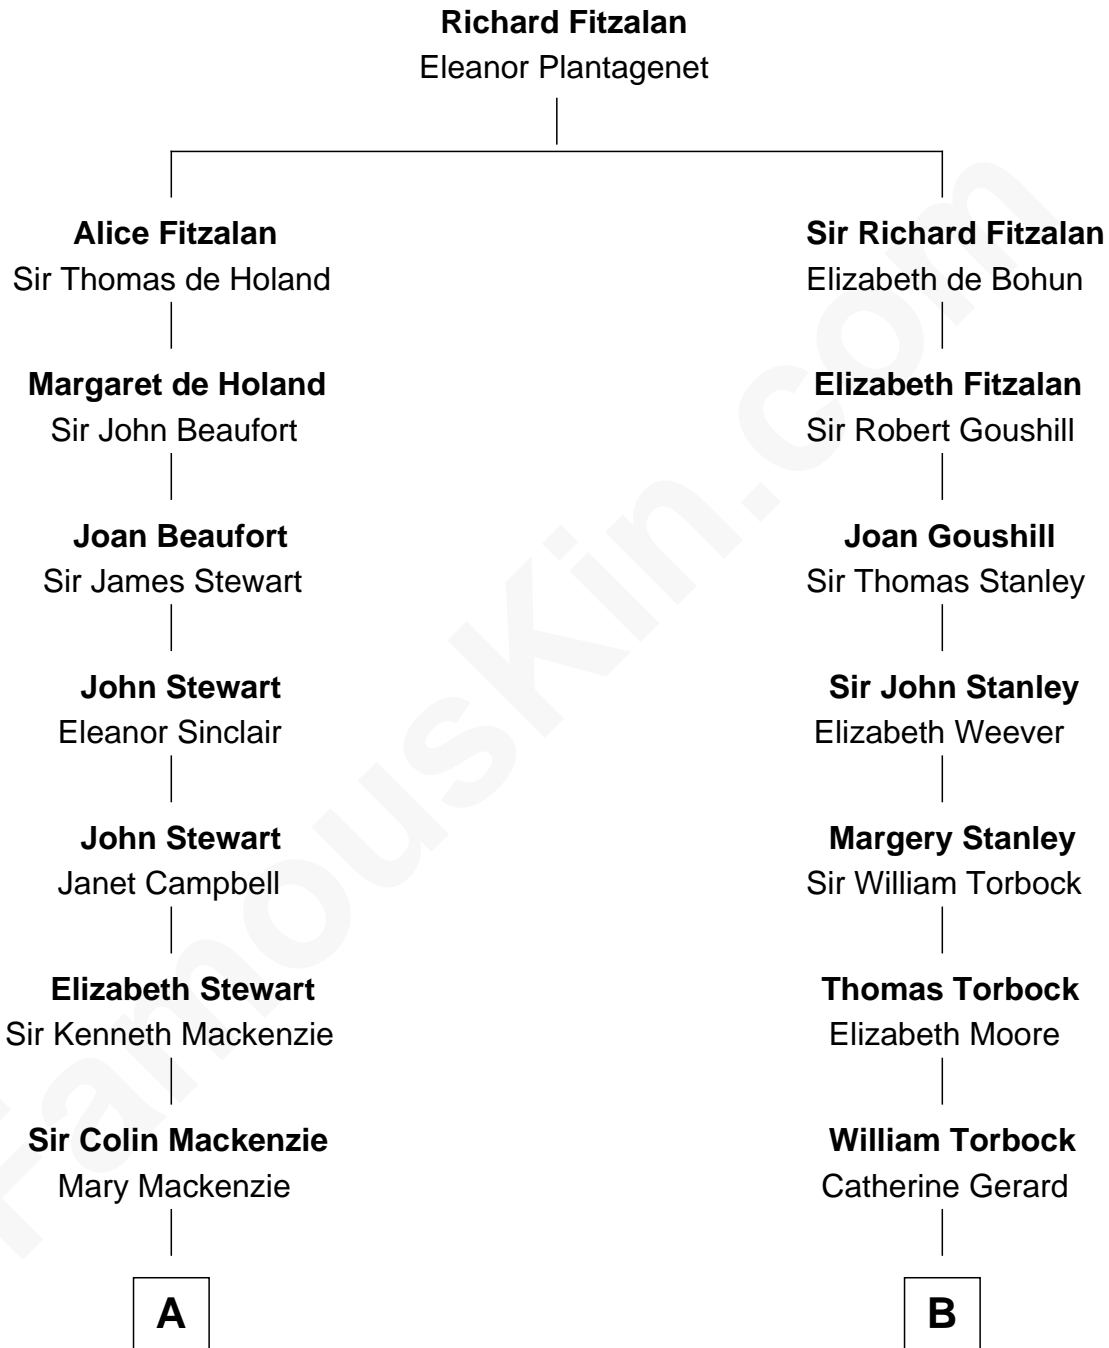

FamousKin.com
Relationship Chart of
Theodore Roosevelt
26th U.S. President

16th cousin 1 time removed of
Juliette Gordon Low
Founder of the Girl Scouts

A

Alexander Mackenzie

Christian Munro

Sir Kenneth Mackenzie

26th U.S. President

B

Margaret Torbock

Oliver Mainwaring

Oliver Mainwaring

Prudence Ashe

Oliver Mainwaring

Hannah Raymond