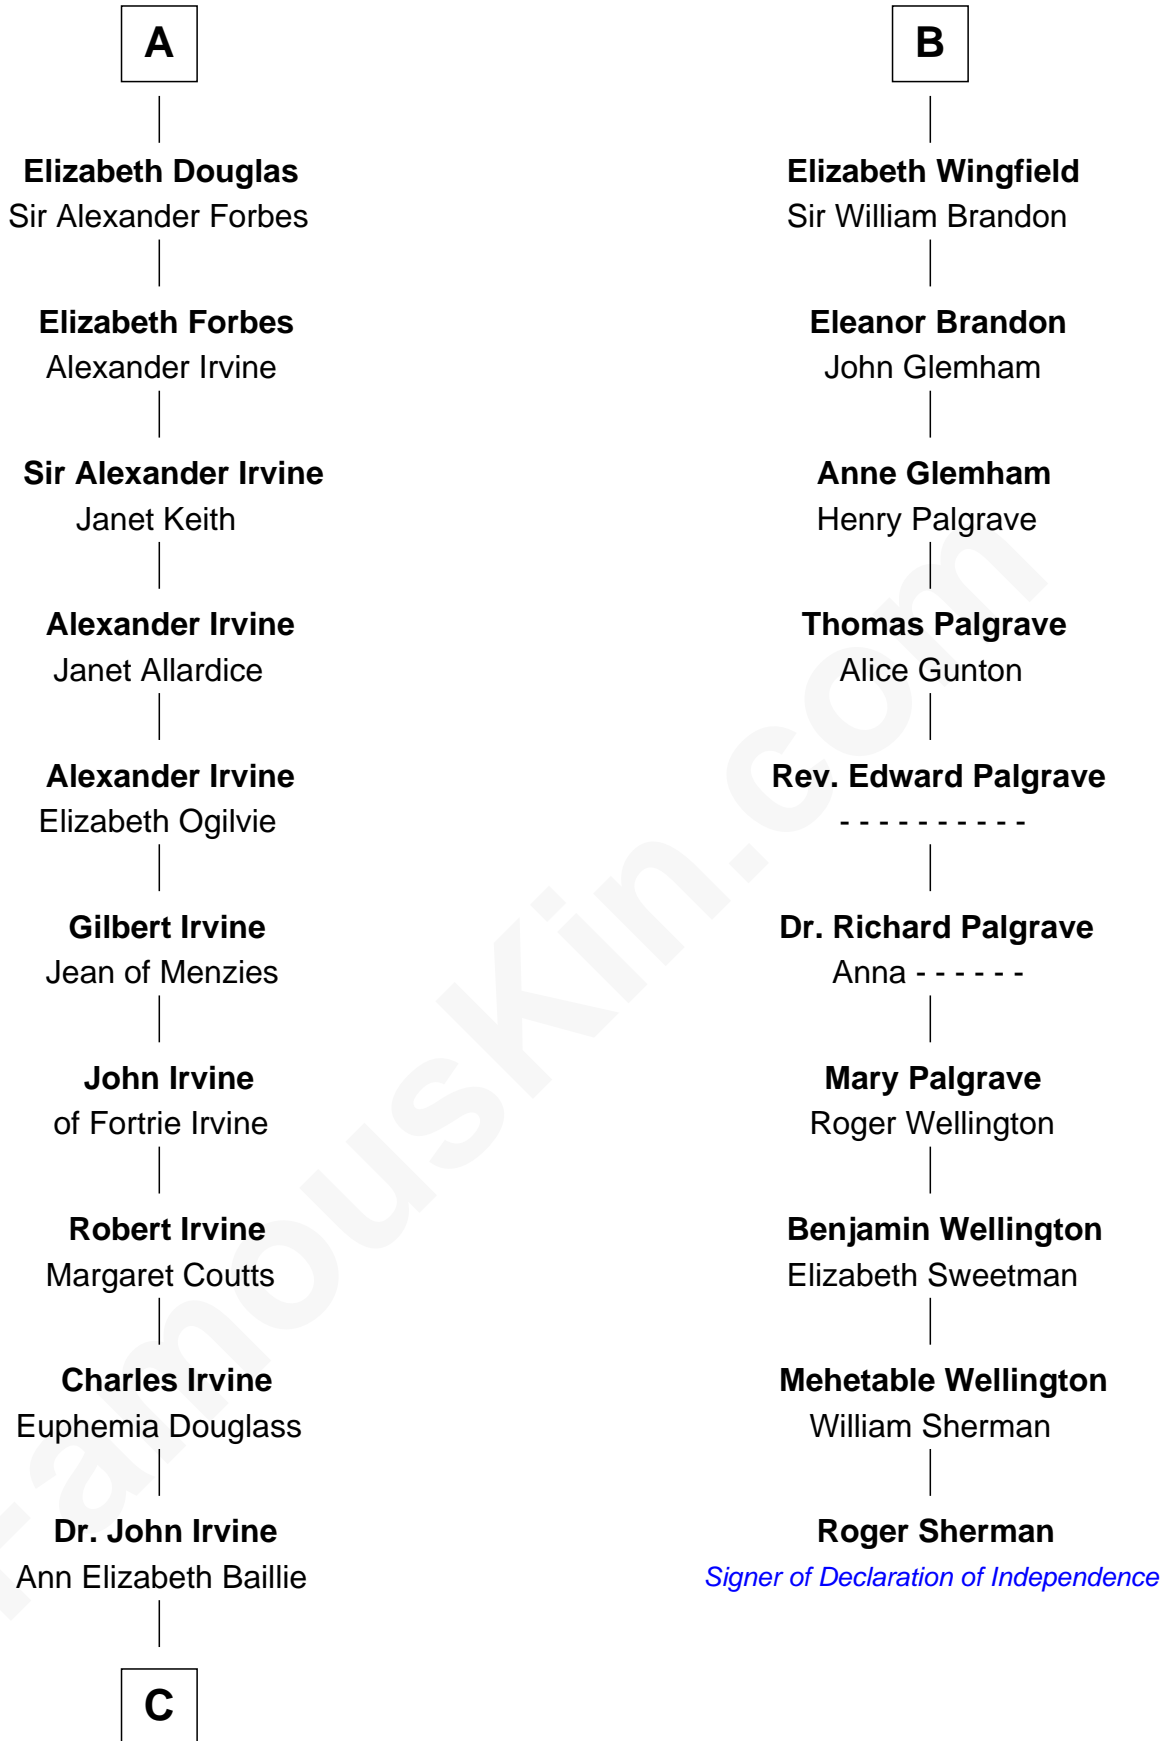

FamousKin.com
Relationship Chart of
Theodore Roosevelt
26th U.S. President

16th cousin 4 times removed of
Roger Sherman
Signer of the Declaration of Independence

C

—
Anne Irvine
James Bulloch

—
James Stephens Bulloch
Martha Stewart

—
Martha Bulloch
Theodore Roosevelt

—
Theodore Roosevelt
26th U.S. President

FamousKin.com