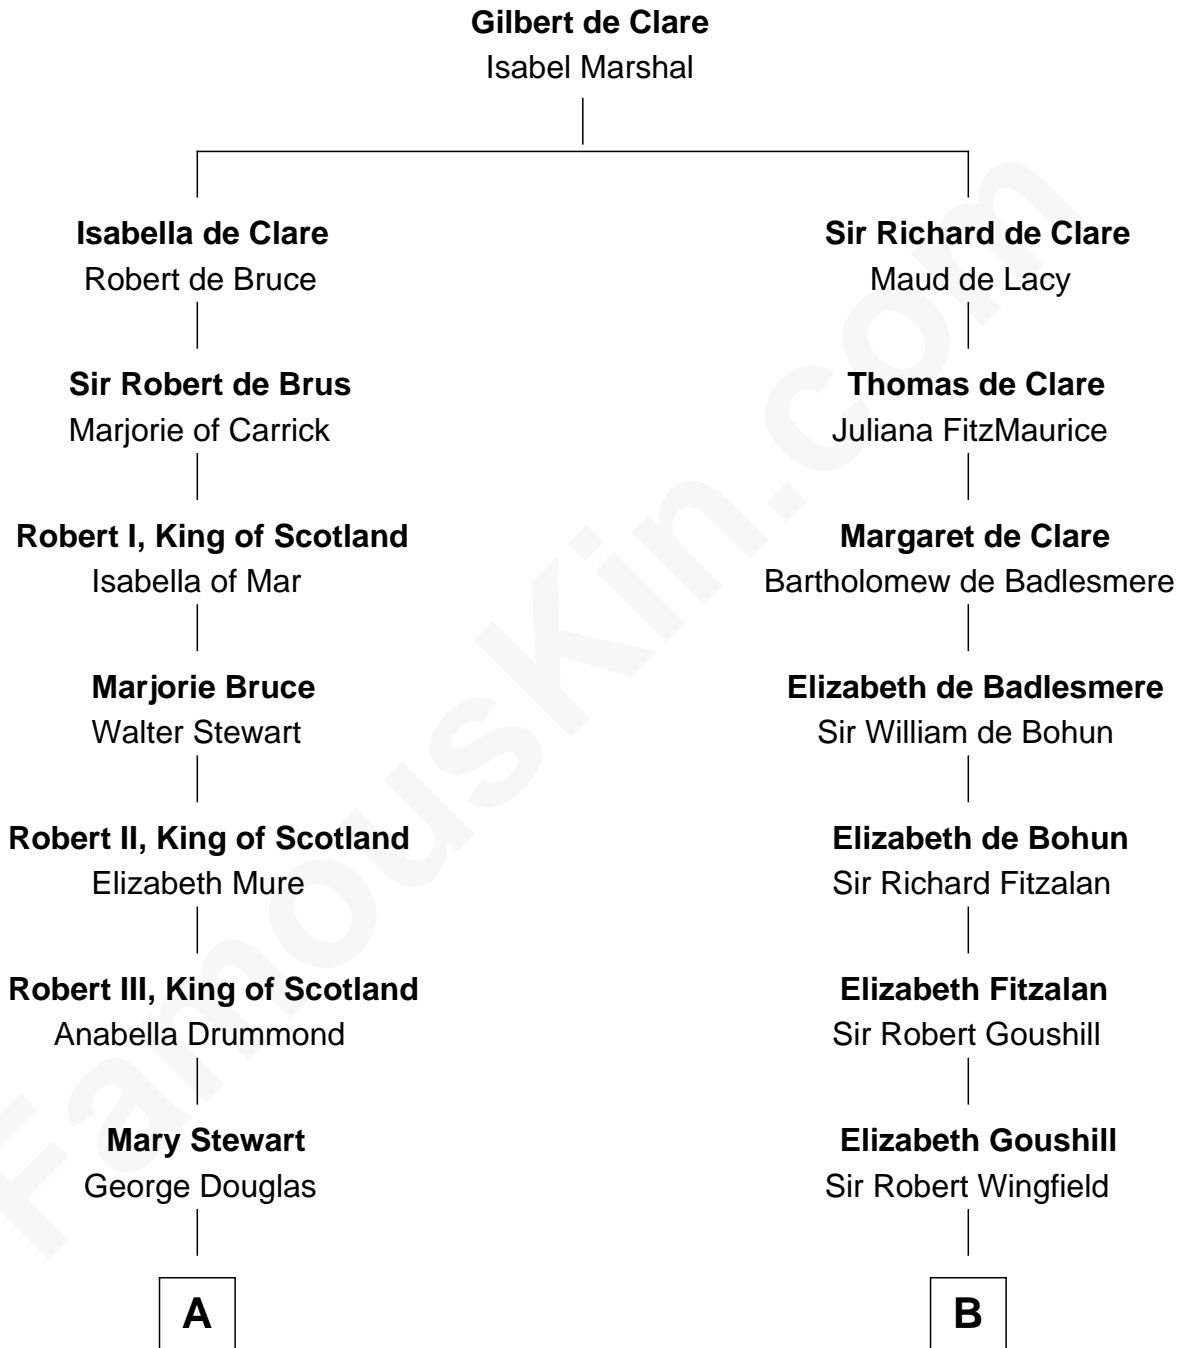

FamousKin.com
Relationship Chart of
Theodore Roosevelt
26th U.S. President

16th cousin 4 times removed of
Roger Sherman
Signer of the Declaration of Independence

C

—
Anne Irvine
James Bulloch

—
James Stephens Bulloch
Martha Stewart

—
Martha Bulloch
Theodore Roosevelt

—
Theodore Roosevelt
26th U.S. President

FamousKin.com