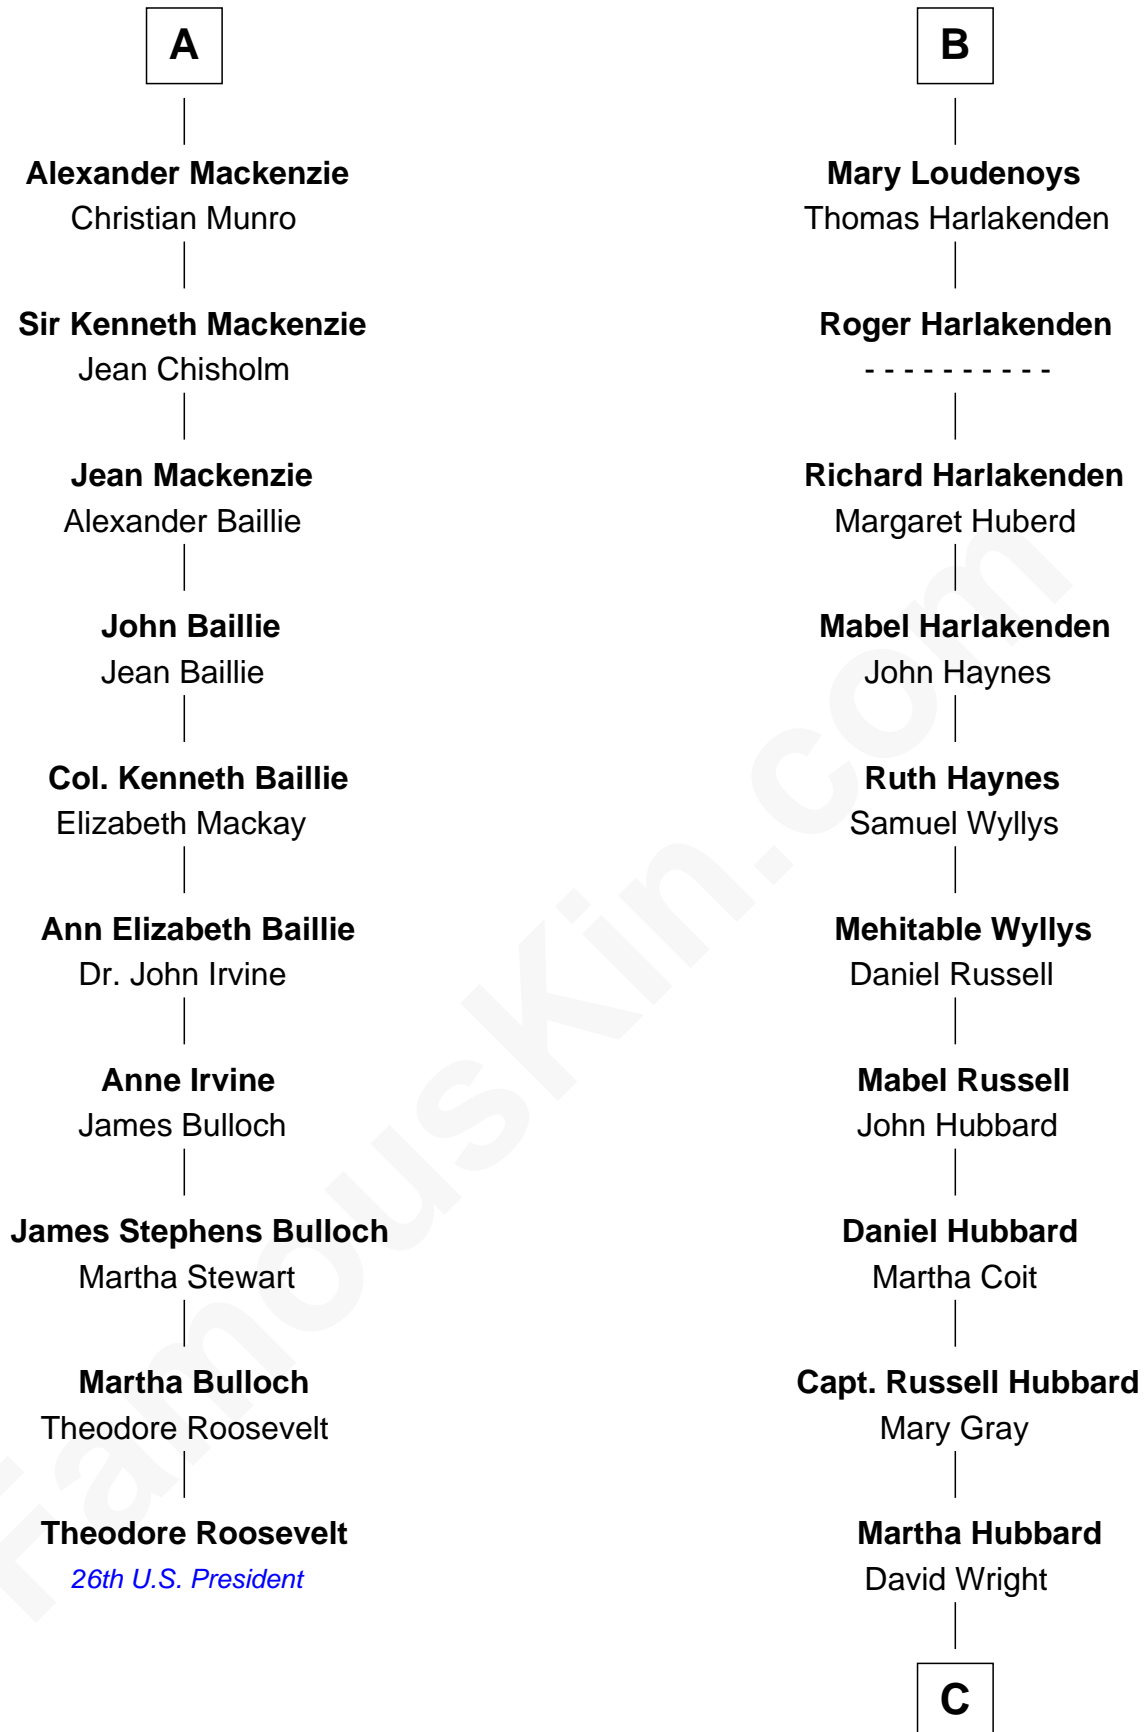

FamousKin.com
Relationship Chart of
Theodore Roosevelt
26th U.S. President

16th cousin 3 times removed of
Frank Lloyd Wright
American Architect

C

Rev. David Wright

Abigail Goddard

William Carey Wright

Anna Lloyd Jones

Frank Lloyd Wright

American Architect

FamousKin.com