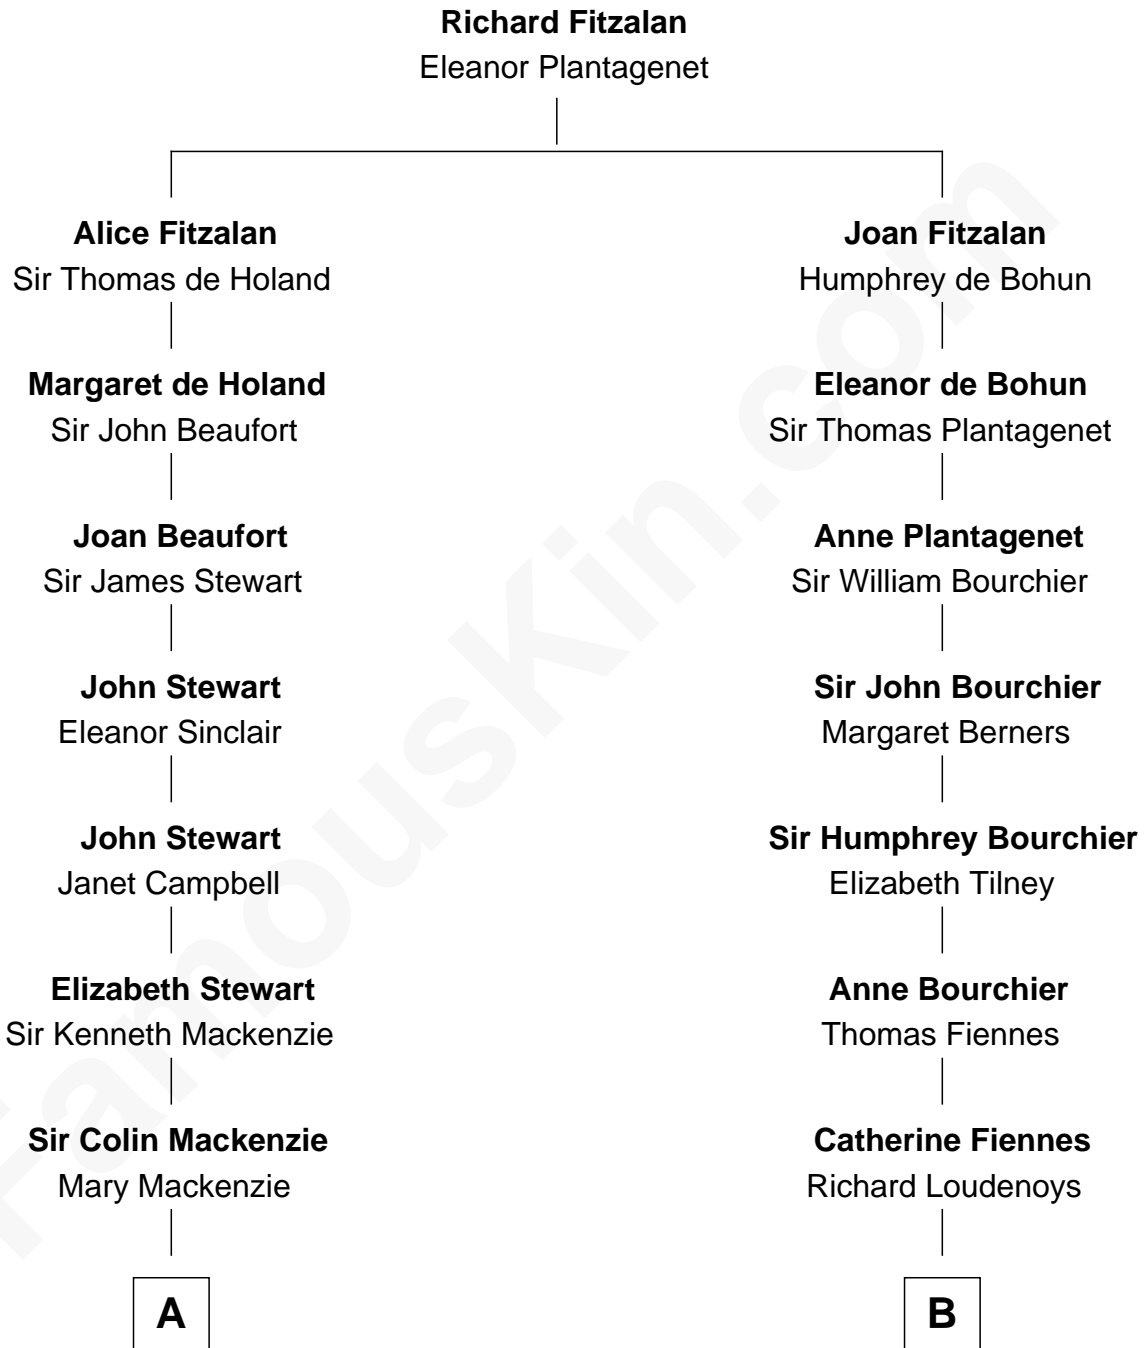

FamousKin.com
Relationship Chart of
Theodore Roosevelt
26th U.S. President

16th cousin 3 times removed of
Frank Lloyd Wright
American Architect

C

Rev. David Wright

Abigail Goddard

William Carey Wright

Anna Lloyd Jones

Frank Lloyd Wright

American Architect

FamousKin.com