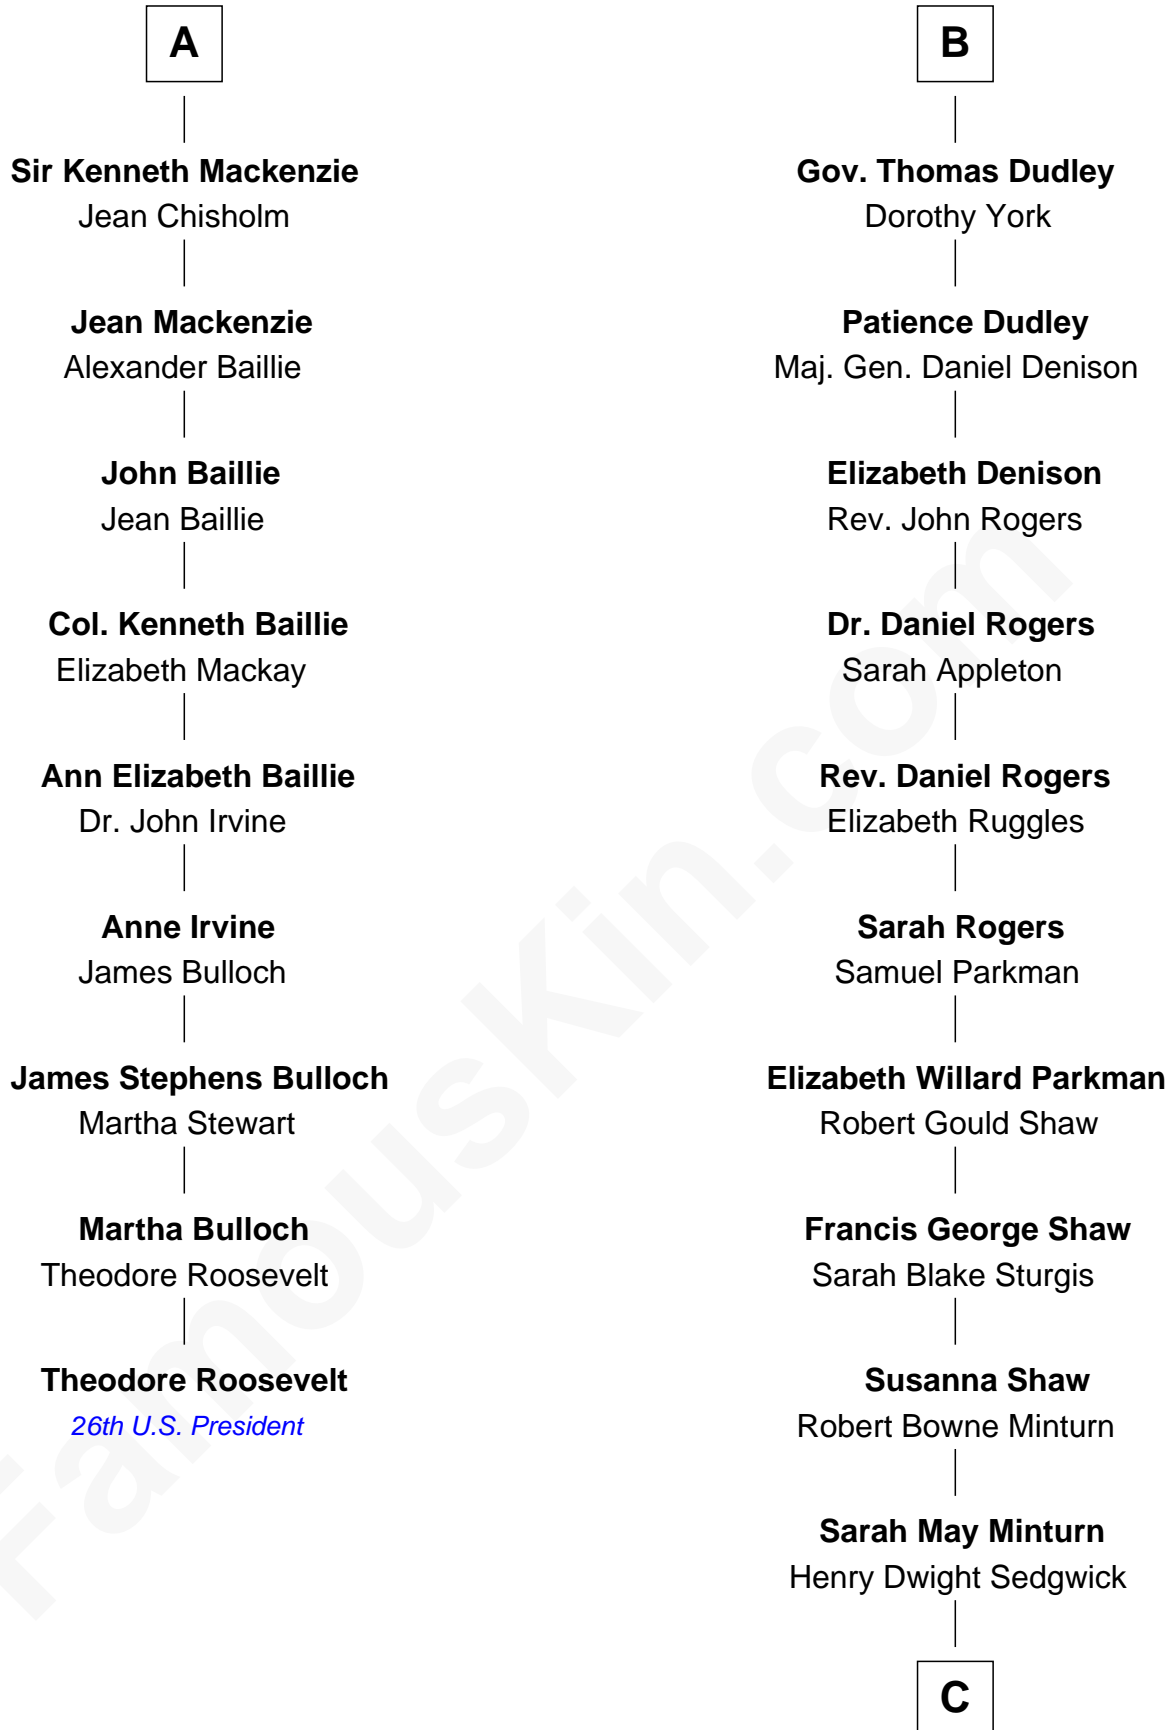

FamousKin.com
Relationship Chart of
Theodore Roosevelt
26th U.S. President

15th cousin 4 times removed of

Kyra Sedgwick
TV and Movie Actress

John of Gaunt
 Katherine Roet

C

Robert Minturn Sedgwick

Helen Peabody

Henry Dwight Sedgwick

Patricia Ann Rosenwald

Kyra Sedgwick

TV and Movie Actress

FamousKin.com