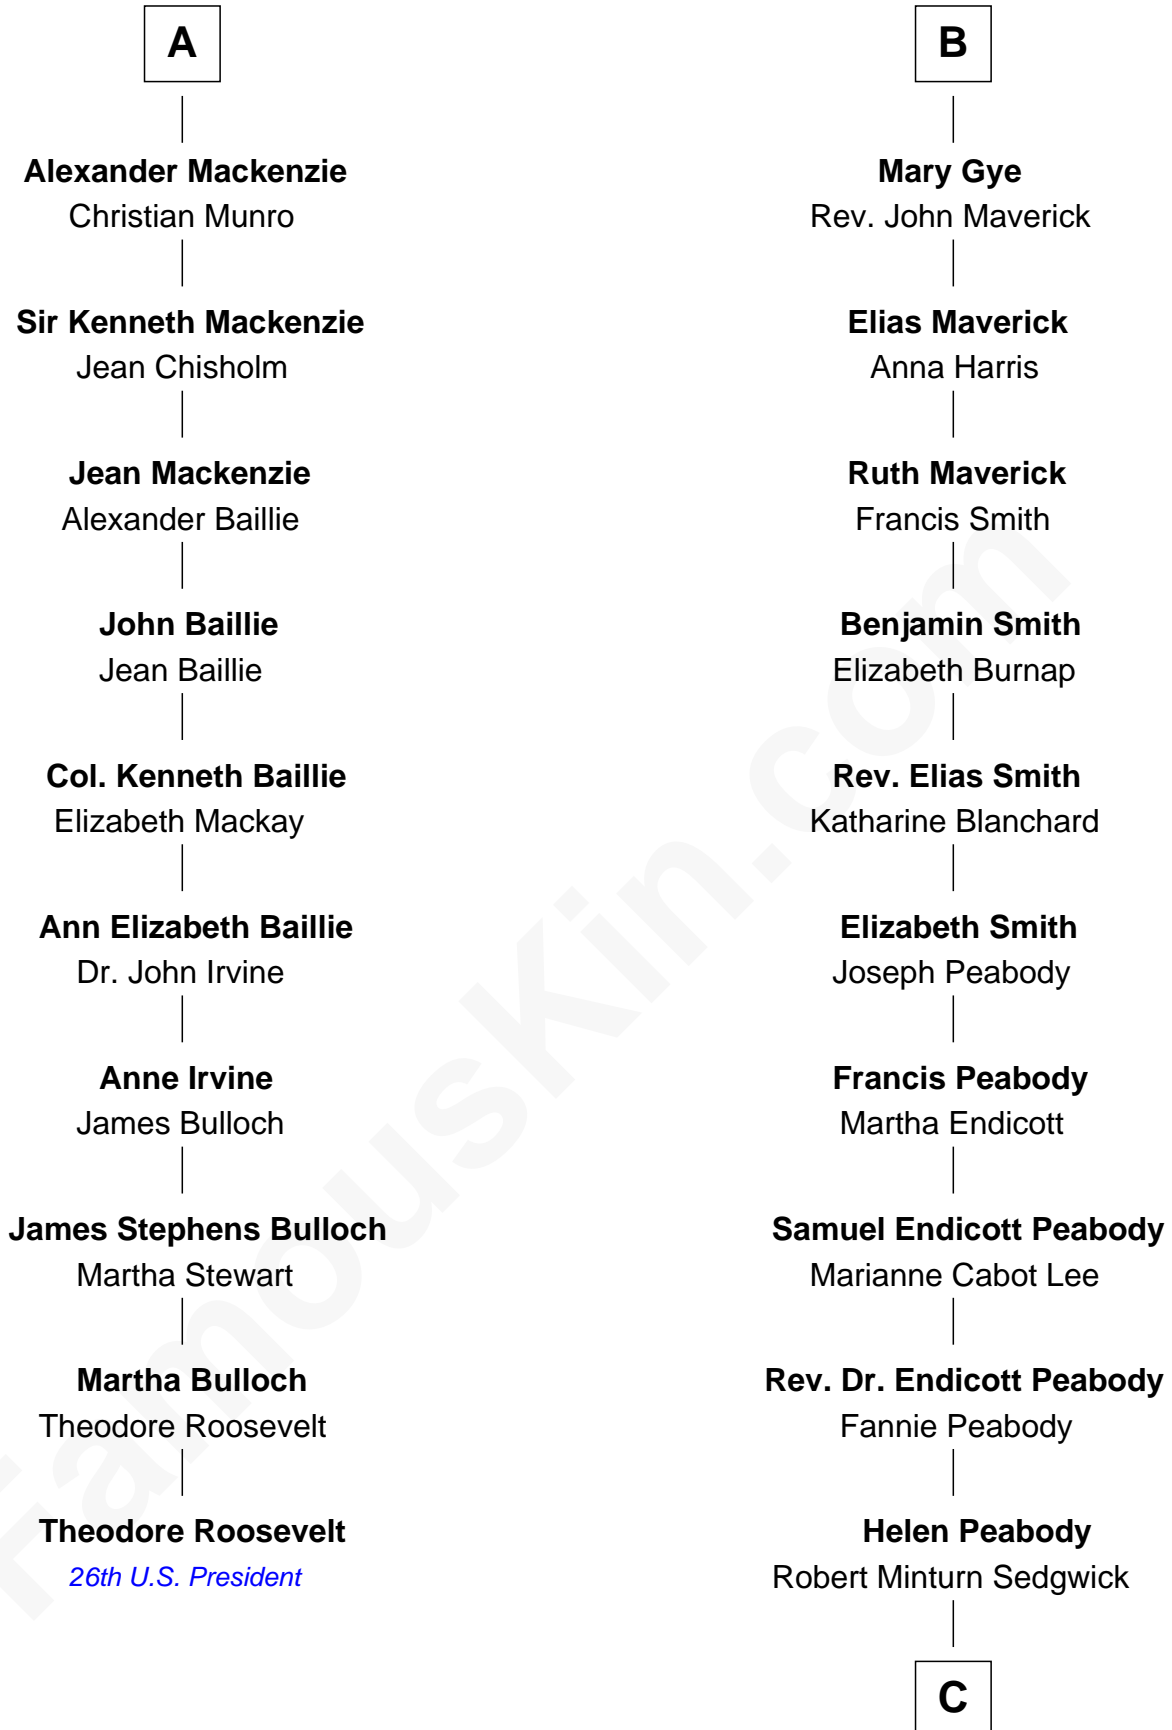

**FamousKin.com**  
**Relationship Chart of**  
**Theodore Roosevelt**  
*26th U.S. President*

16th cousin 2 times removed of

**Kyra Sedgwick**  
*TV and Movie Actress*

C

Henry Dwight Sedgwick

Patricia Ann Rosenwald

Kyra Sedgwick

*TV and Movie Actress*

FamousKin.com