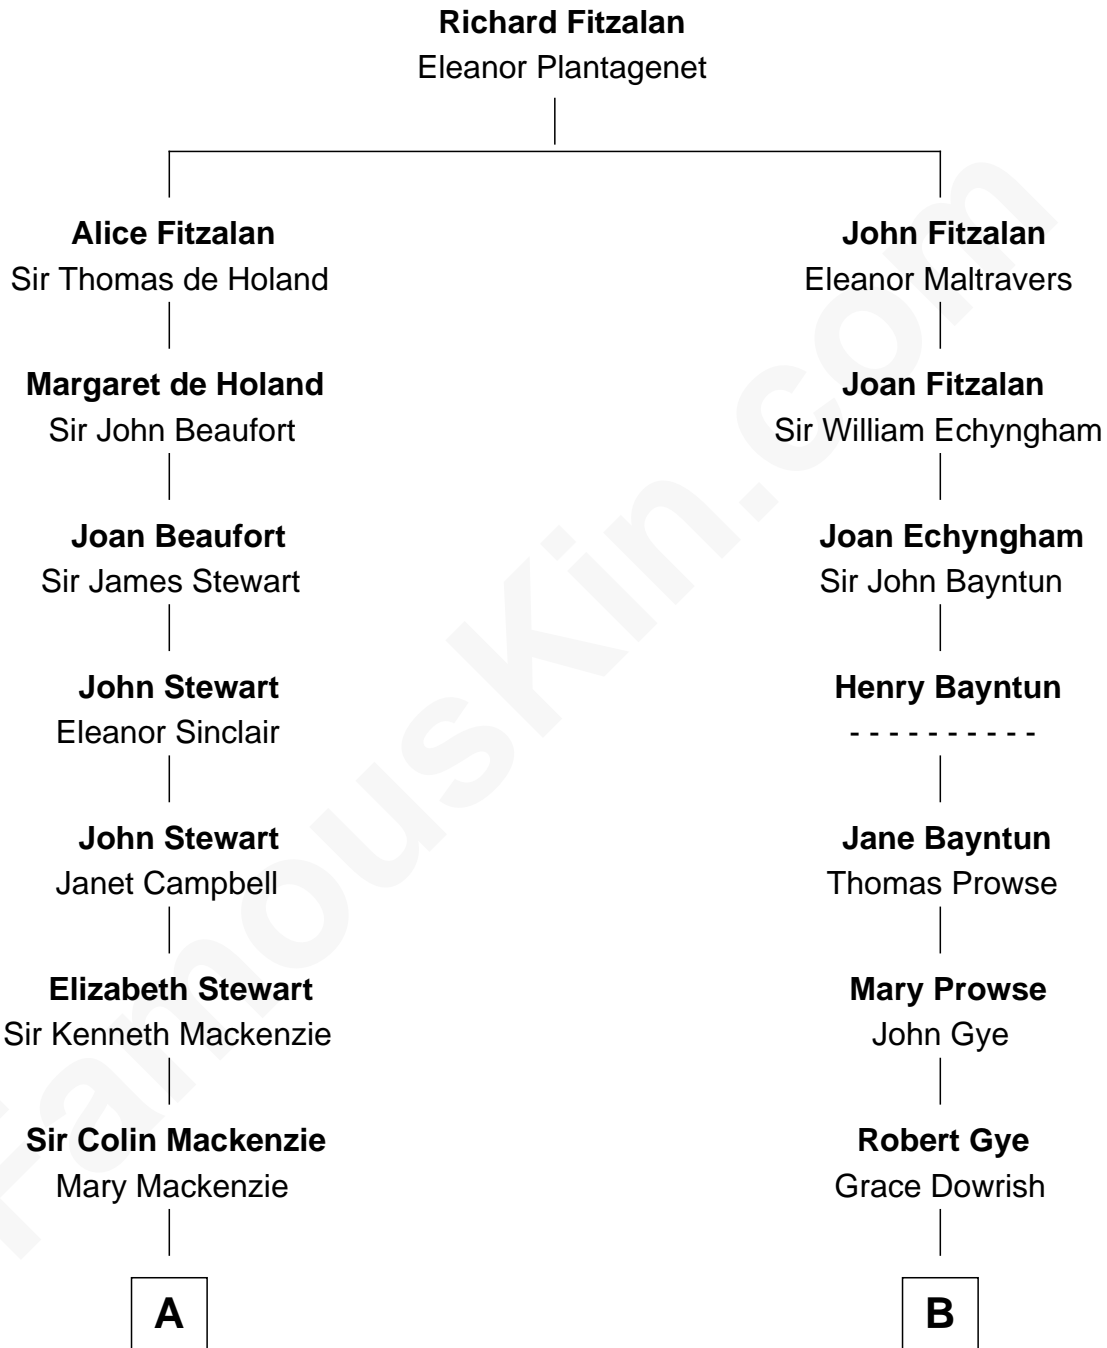

**FamousKin.com**  
**Relationship Chart of**  
**Theodore Roosevelt**  
*26th U.S. President*

16th cousin 2 times removed of

**Kyra Sedgwick**  
*TV and Movie Actress*

C

Henry Dwight Sedgwick

Patricia Ann Rosenwald

Kyra Sedgwick

*TV and Movie Actress*

FamousKin.com