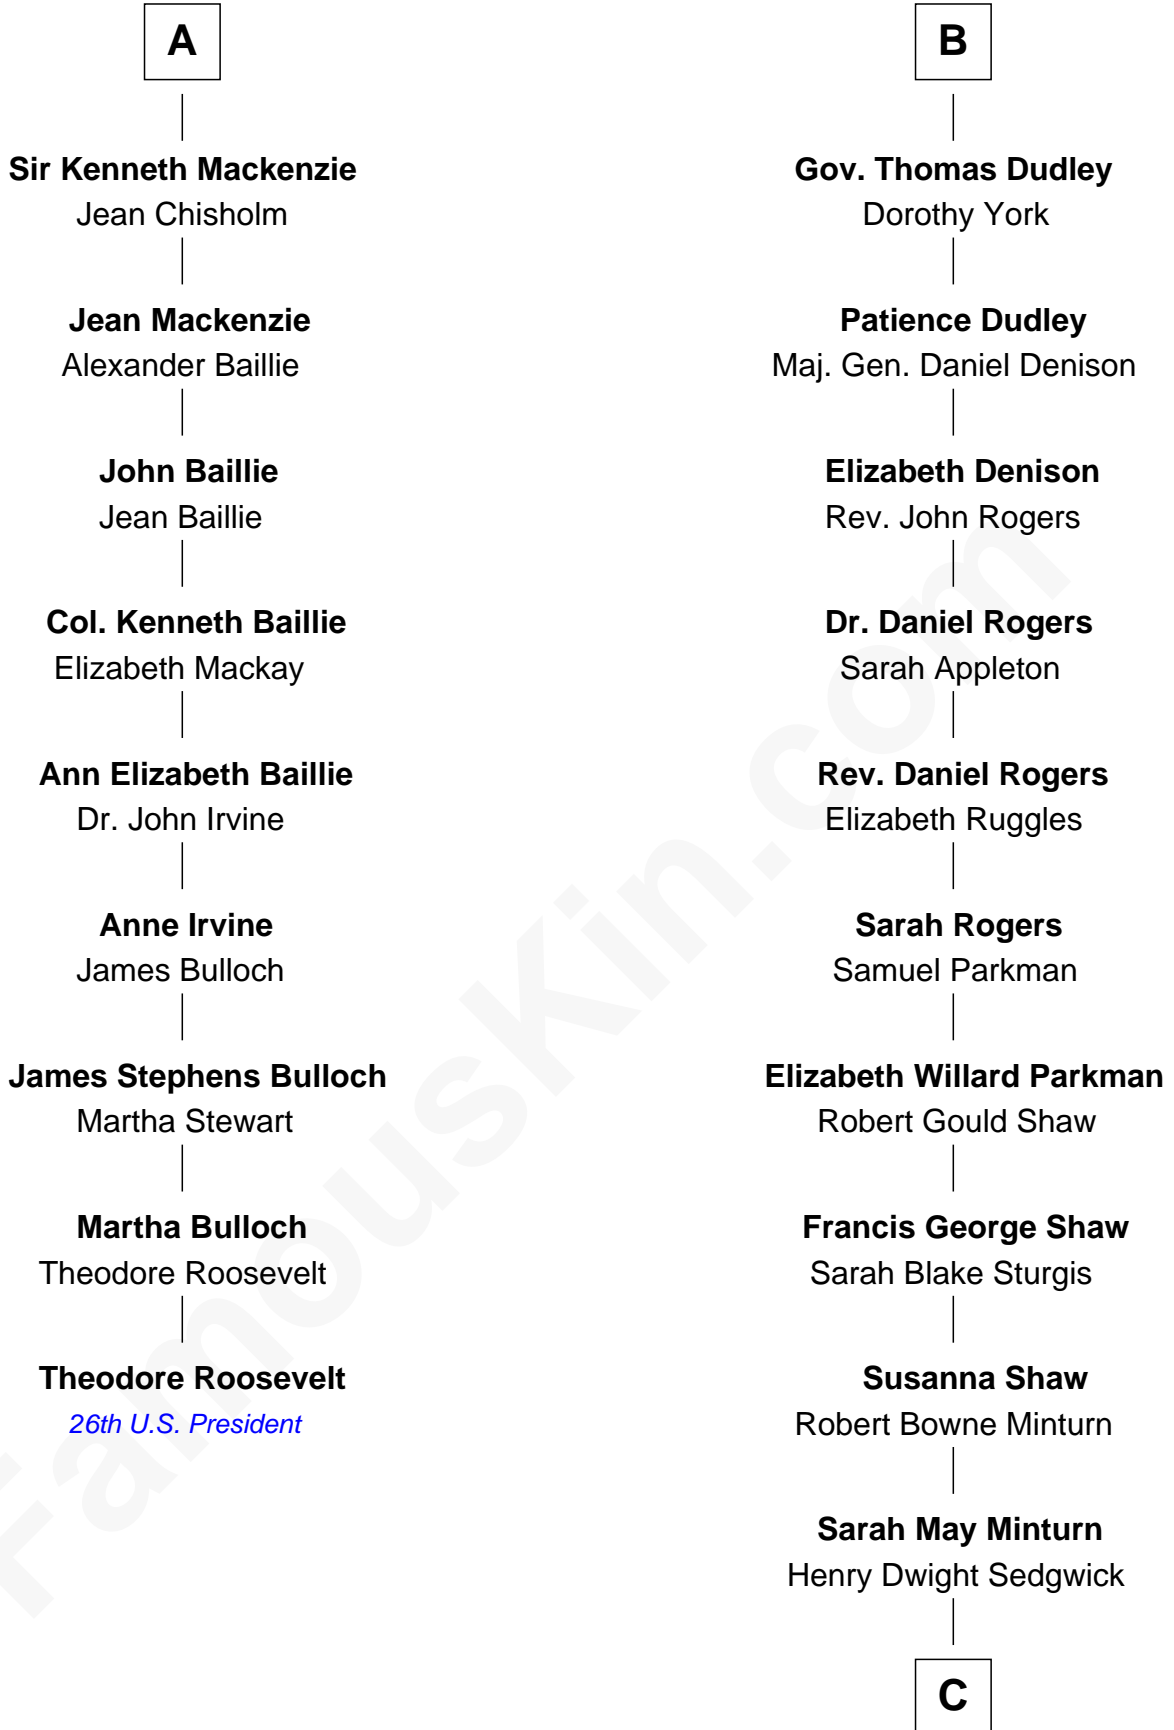

**FamousKin.com**  
**Relationship Chart of**  
**Theodore Roosevelt**  
*26th U.S. President*

15th cousin 4 times removed of

**Kyra Sedgwick**  
*TV and Movie Actress*

**Sir Thomas de Holand**  
 Alice Fitzalan

C

**Robert Minturn Sedgwick**

Helen Peabody

**Henry Dwight Sedgwick**

Patricia Ann Rosenwald

**Kyra Sedgwick**

*TV and Movie Actress*

FamousKin.com