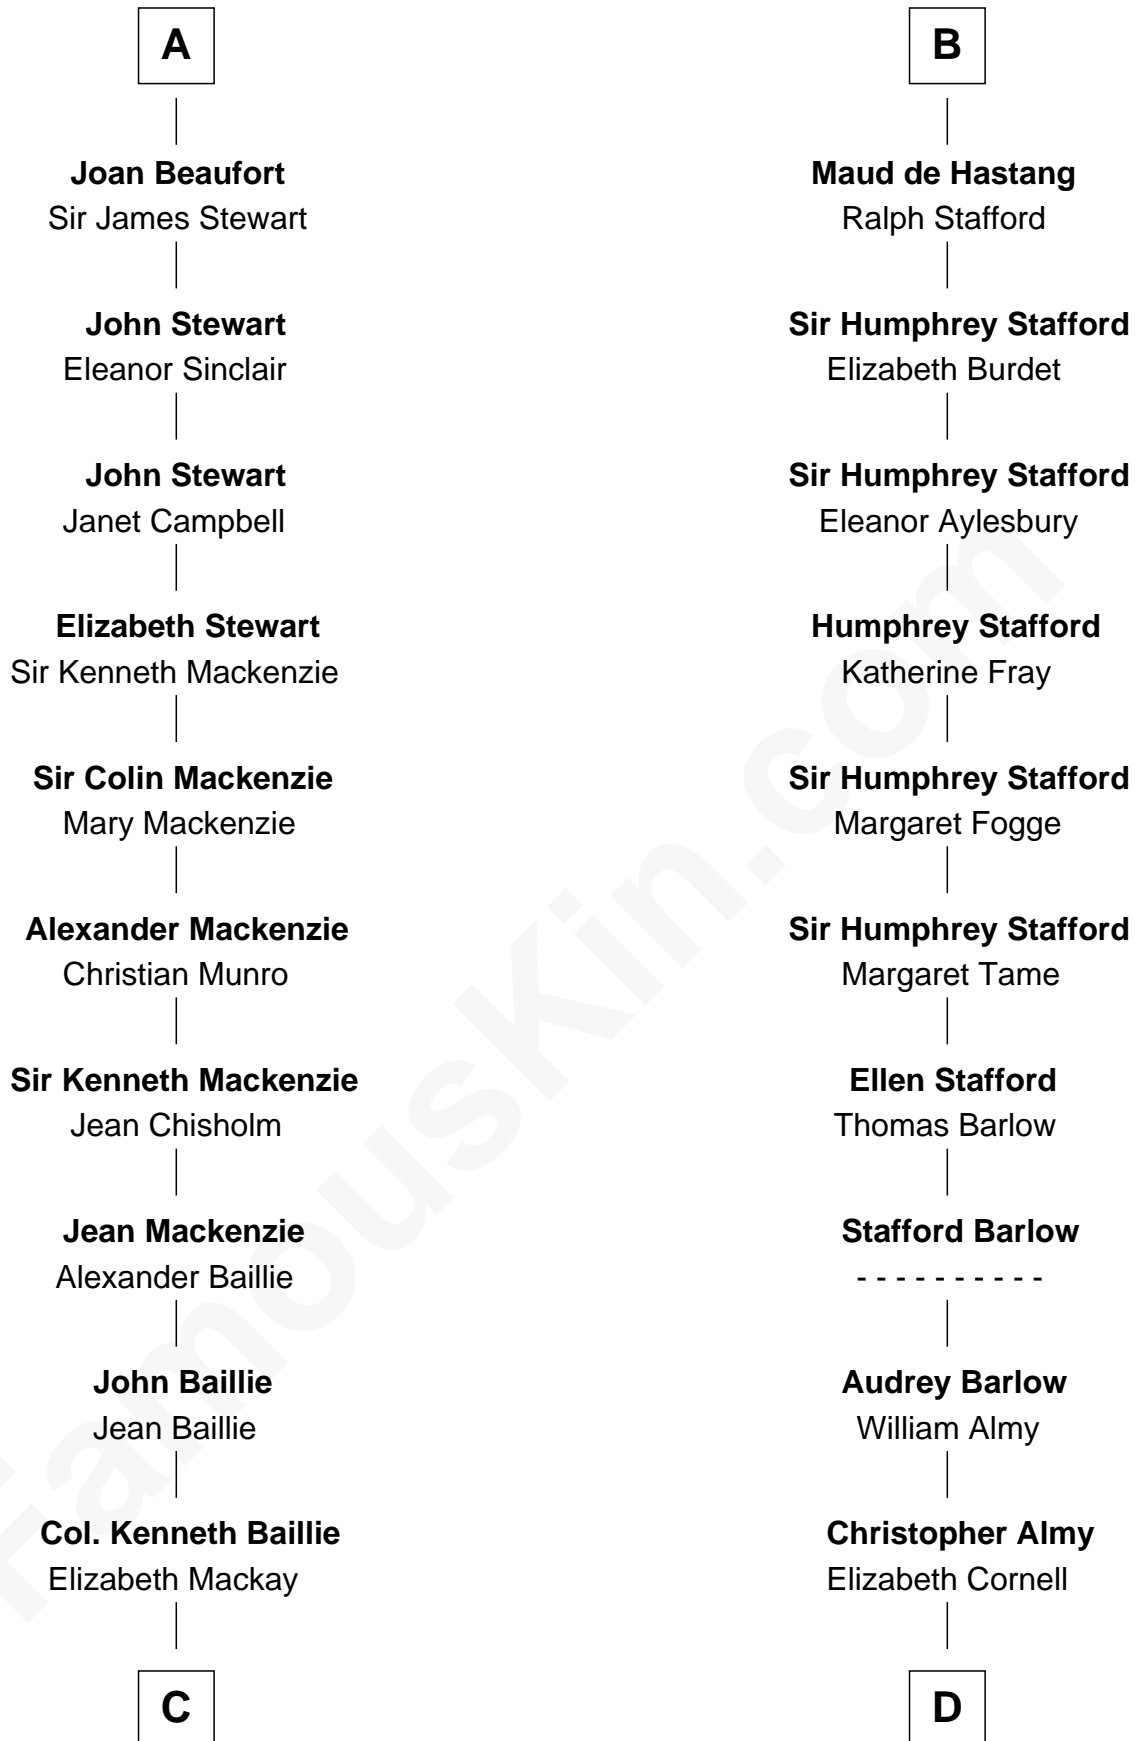

**FamousKin.com**  
**Relationship Chart of**  
**Theodore Roosevelt**  
*26th U.S. President*

19th cousin 2 times removed of

**William Ellery**  
*Signer of the Declaration of Independence*

**C**

**Ann Elizabeth Baillie**

Dr. John Irvine

**Anne Irvine**

James Bulloch

**James Stephens Bulloch**

Martha Stewart

**Martha Bulloch**

Theodore Roosevelt

**Theodore Roosevelt**

*26th U.S. President*

**D**

**Col. Job Almy**

Ann Lawton

**Elizabeth Almy**

William Ellery

**William Ellery**

*Signer of Declaration of Independence*