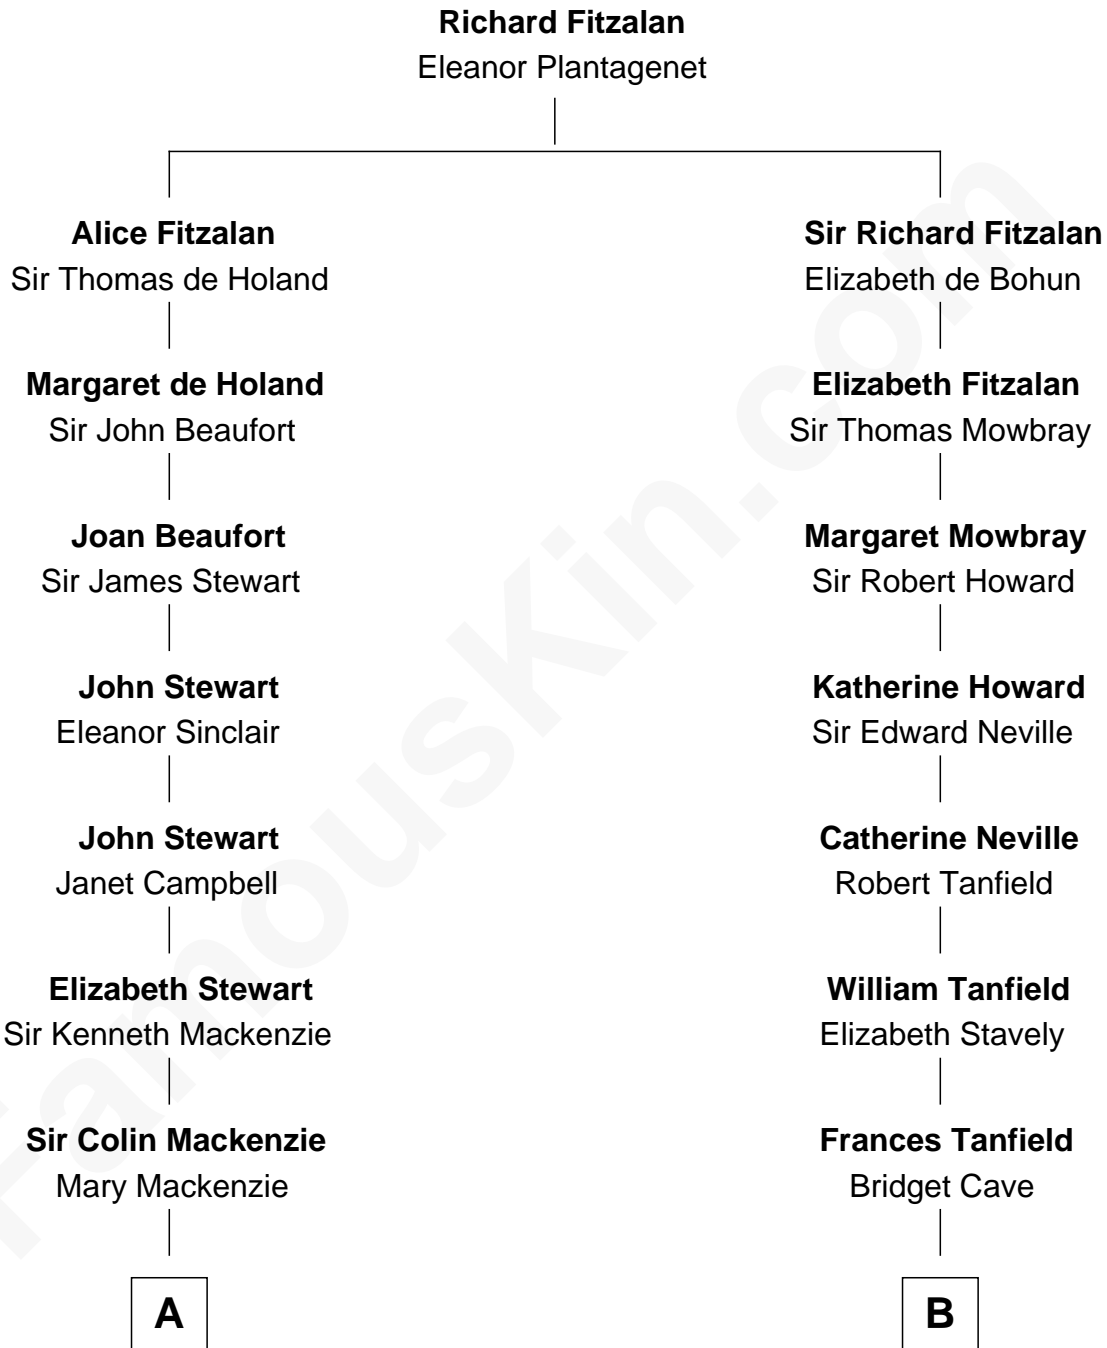

**FamousKin.com**  
**Relationship Chart of**  
**Theodore Roosevelt**  
*26th U.S. President*

**16th cousin 4 times removed of**  
**Douglas Trumbull**  
*Film Special Effects Pioneer*

**C**

Robert Morris Wilton Trumbull

Emily Shurtleff

Morris Kinnard Trumbull

Alice G. Greer

Donald Edmond Trumbull

Marcia Hunt

**Douglas Trumbull**

*Film Special Effects Pioneer*