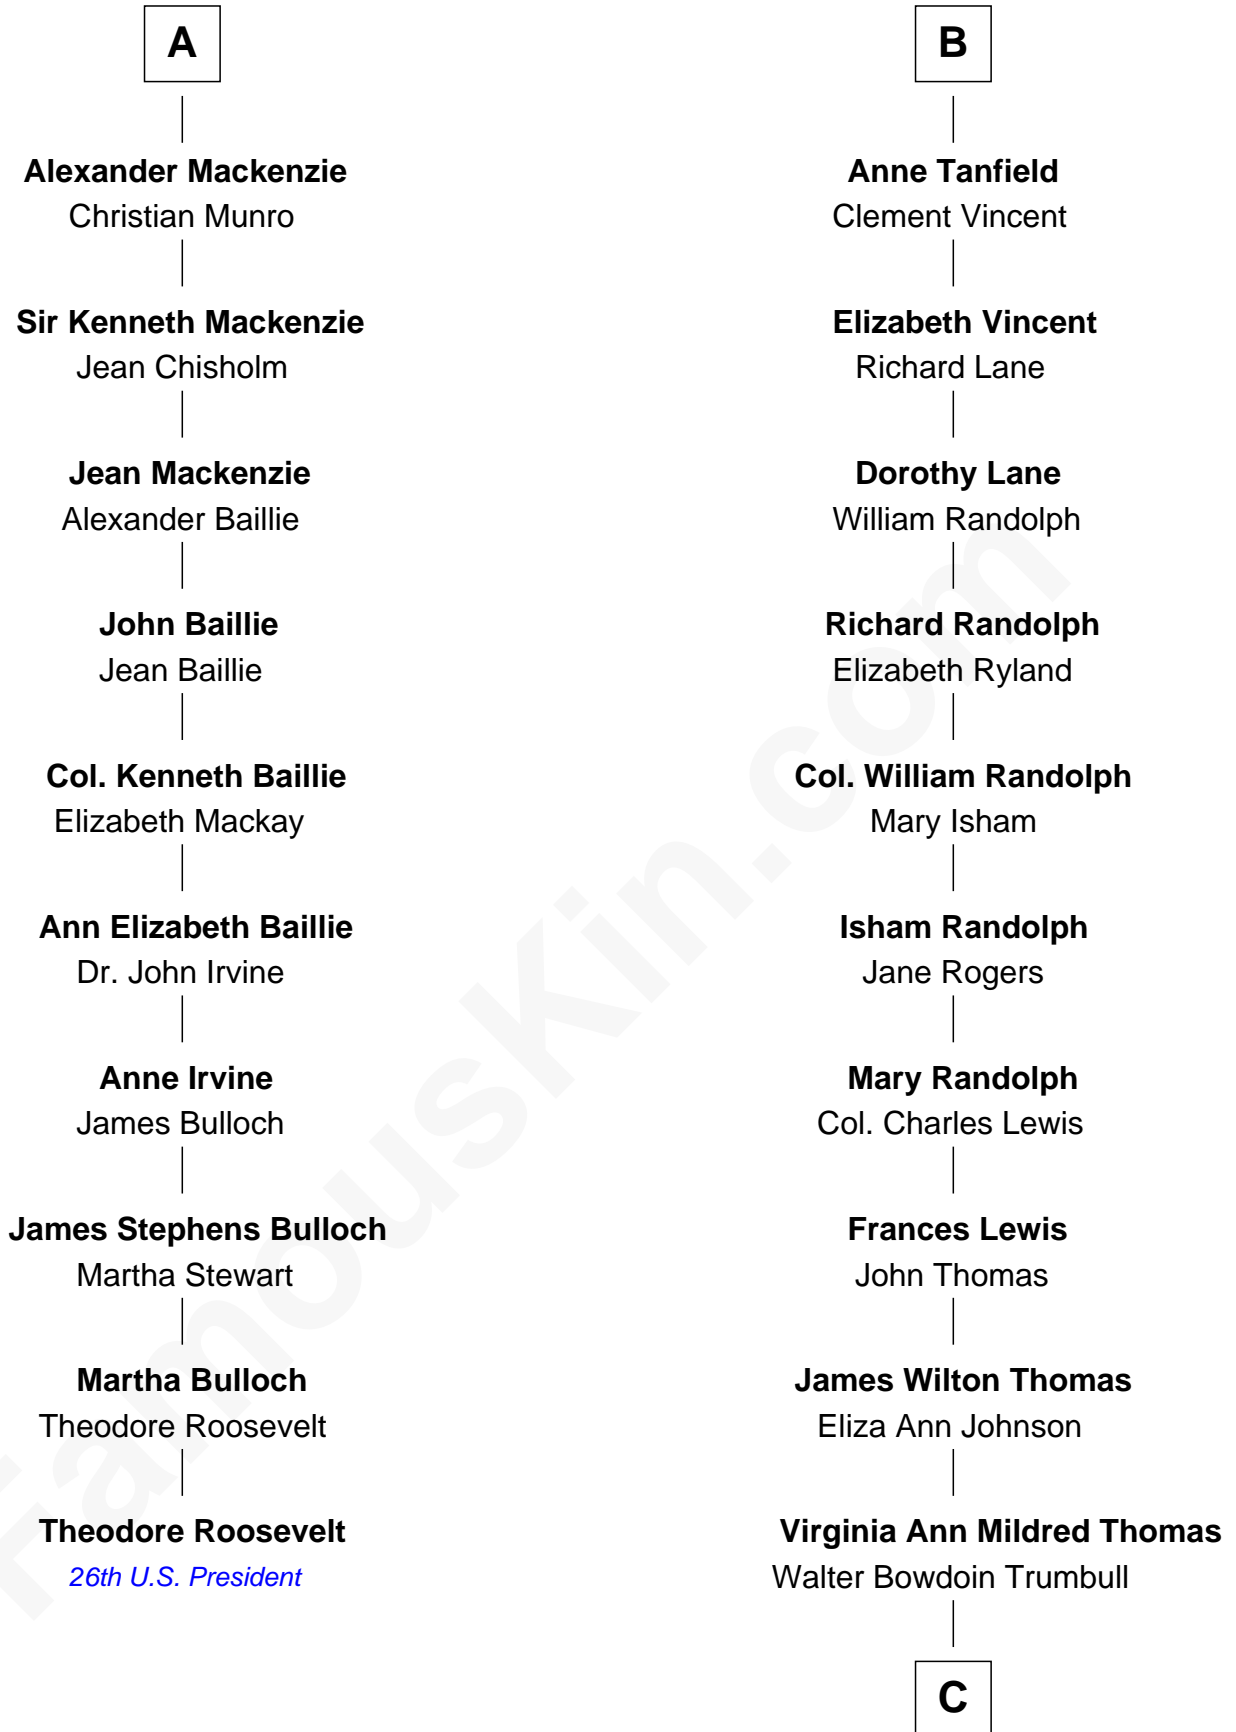

**FamousKin.com**  
**Relationship Chart of**  
**Theodore Roosevelt**  
*26th U.S. President*

**16th cousin 4 times removed of**  
**Douglas Trumbull**  
*Film Special Effects Pioneer*

**C**

Robert Morris Wilton Trumbull

Emily Shurtleff

Morris Kinnard Trumbull

Alice G. Greer

Donald Edmond Trumbull

Marcia Hunt

**Douglas Trumbull**

*Film Special Effects Pioneer*