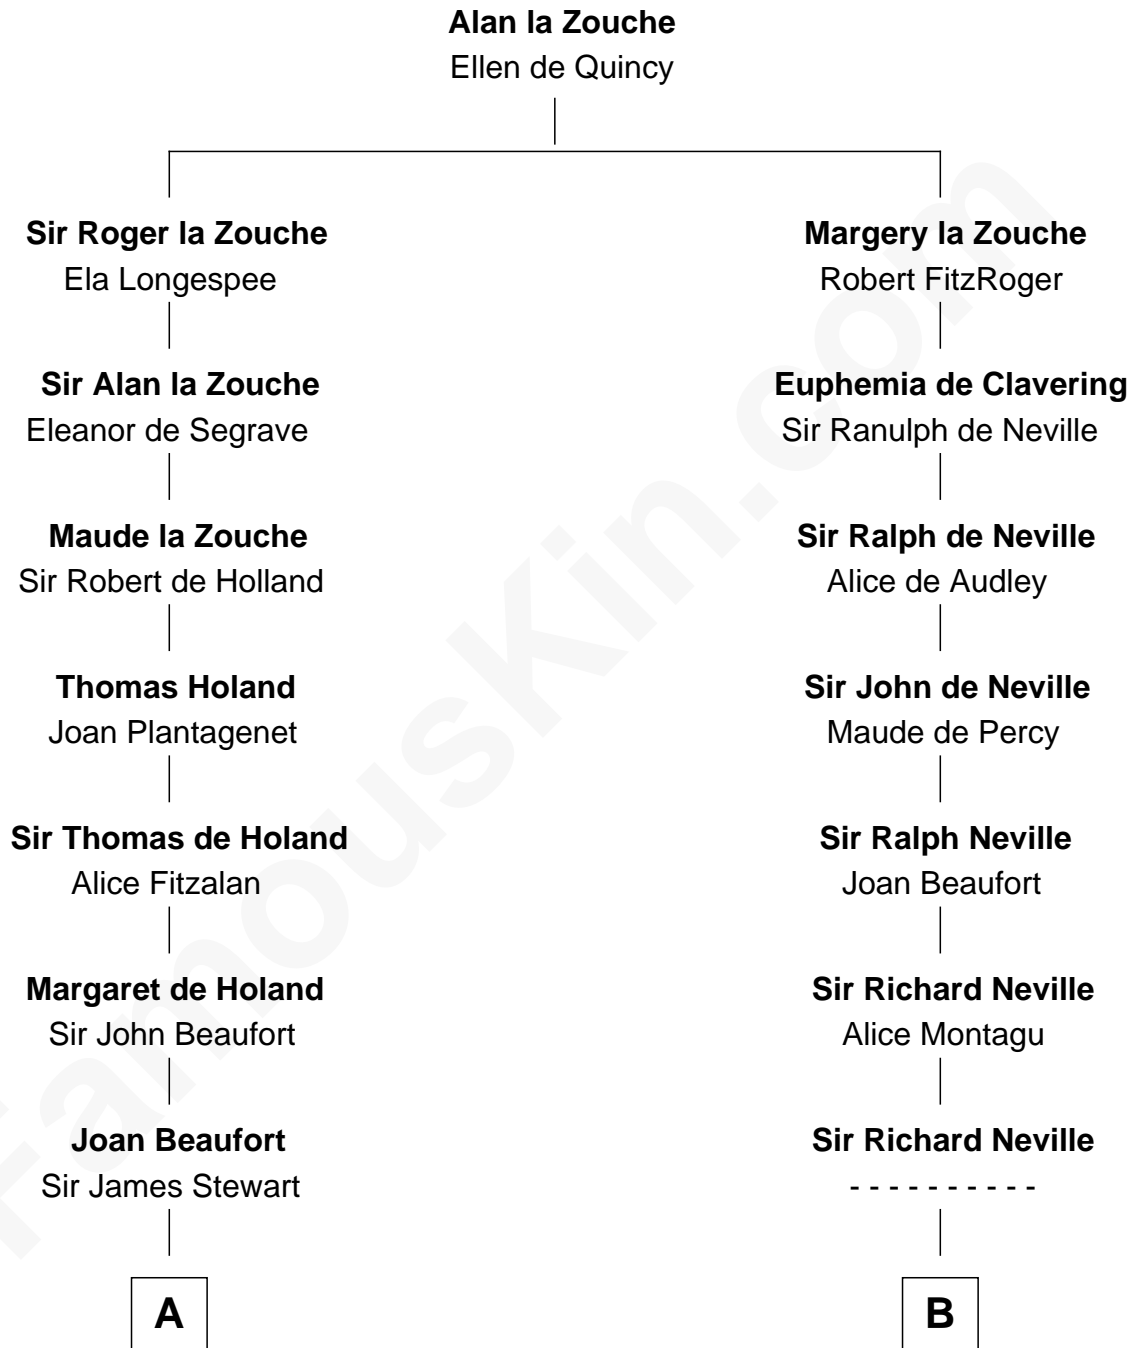

FamousKin.com
Relationship Chart of
Theodore Roosevelt
26th U.S. President

17th cousin 3 times removed of

Fletcher Christian
Leader of the mutiny on the Bounty

C

—
Anne Irvine
James Bulloch

—
James Stephens Bulloch
Martha Stewart

—
Martha Bulloch
Theodore Roosevelt

—
Theodore Roosevelt
26th U.S. President

FamousKin.com