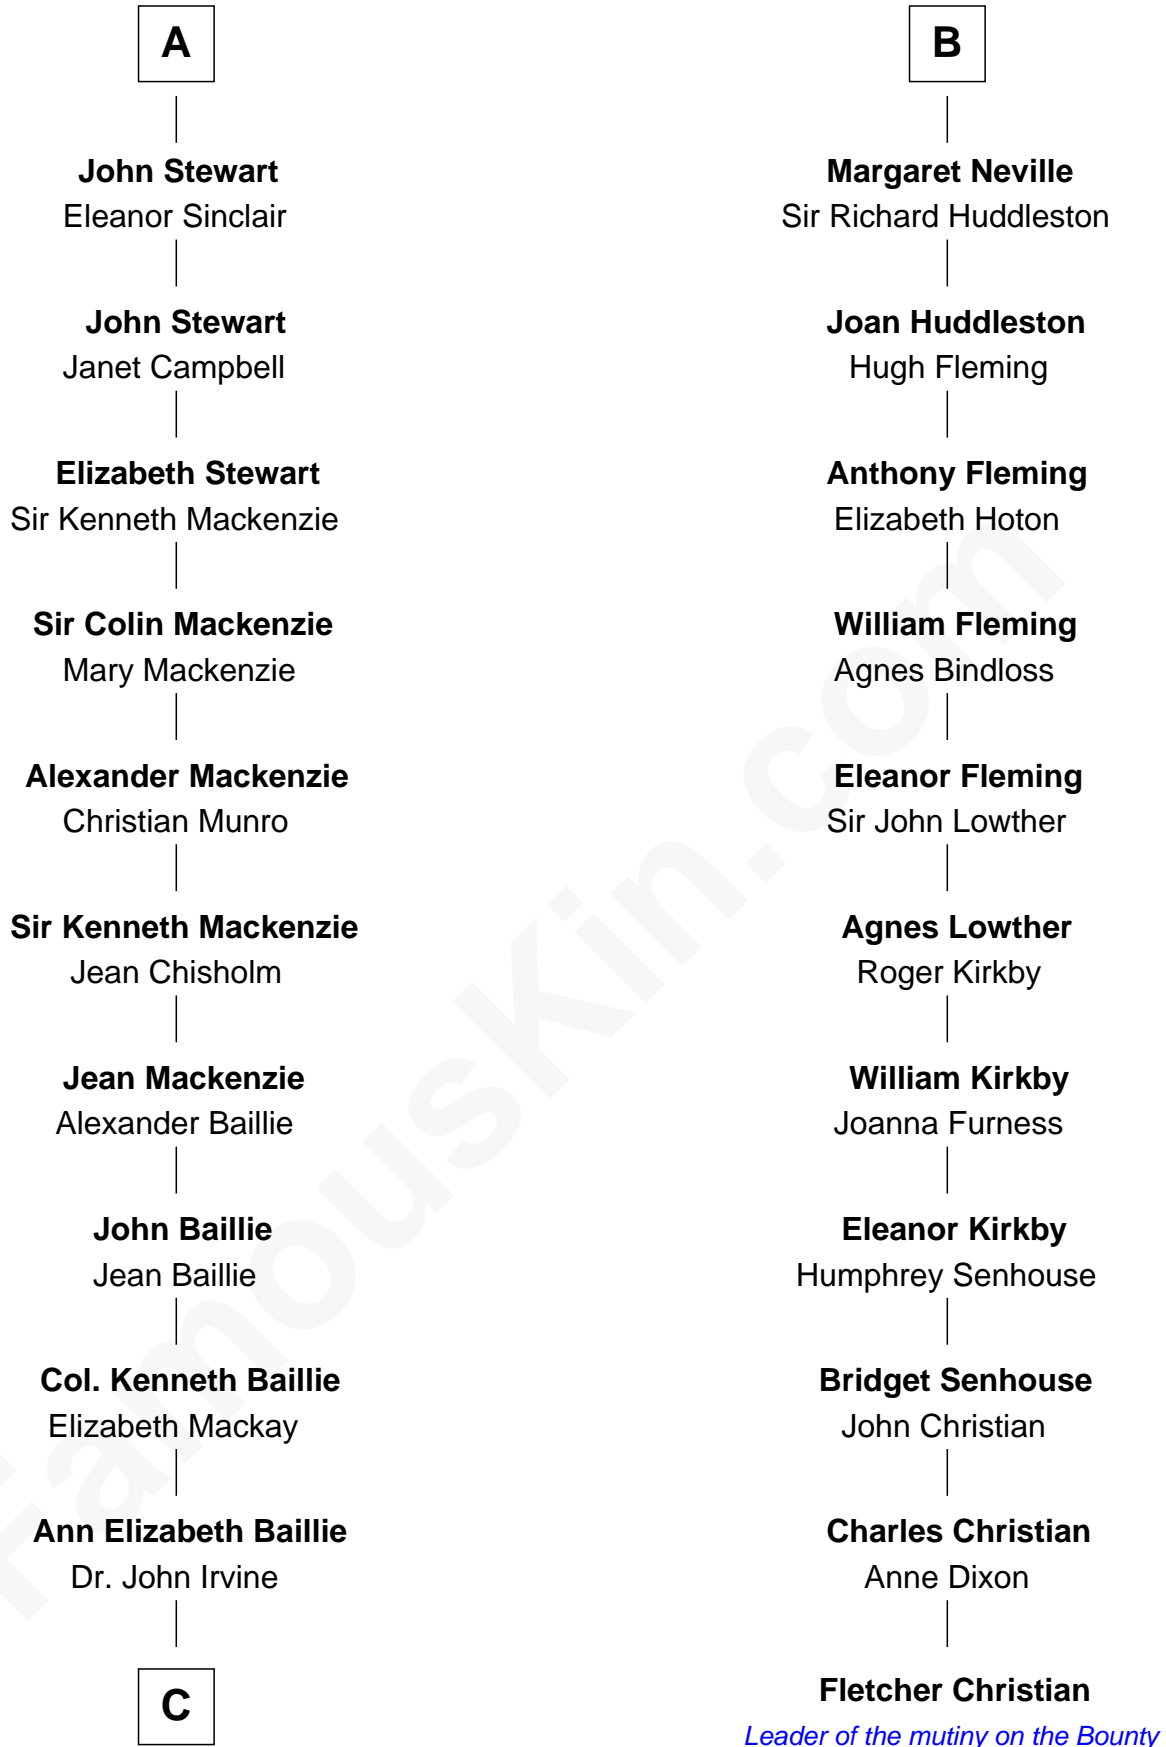

FamousKin.com
Relationship Chart of
Theodore Roosevelt
26th U.S. President

17th cousin 3 times removed of

Fletcher Christian
Leader of the mutiny on the Bounty

C

—
Anne Irvine
James Bulloch

—
James Stephens Bulloch
Martha Stewart

—
Martha Bulloch
Theodore Roosevelt

—
Theodore Roosevelt
26th U.S. President

FamousKin.com