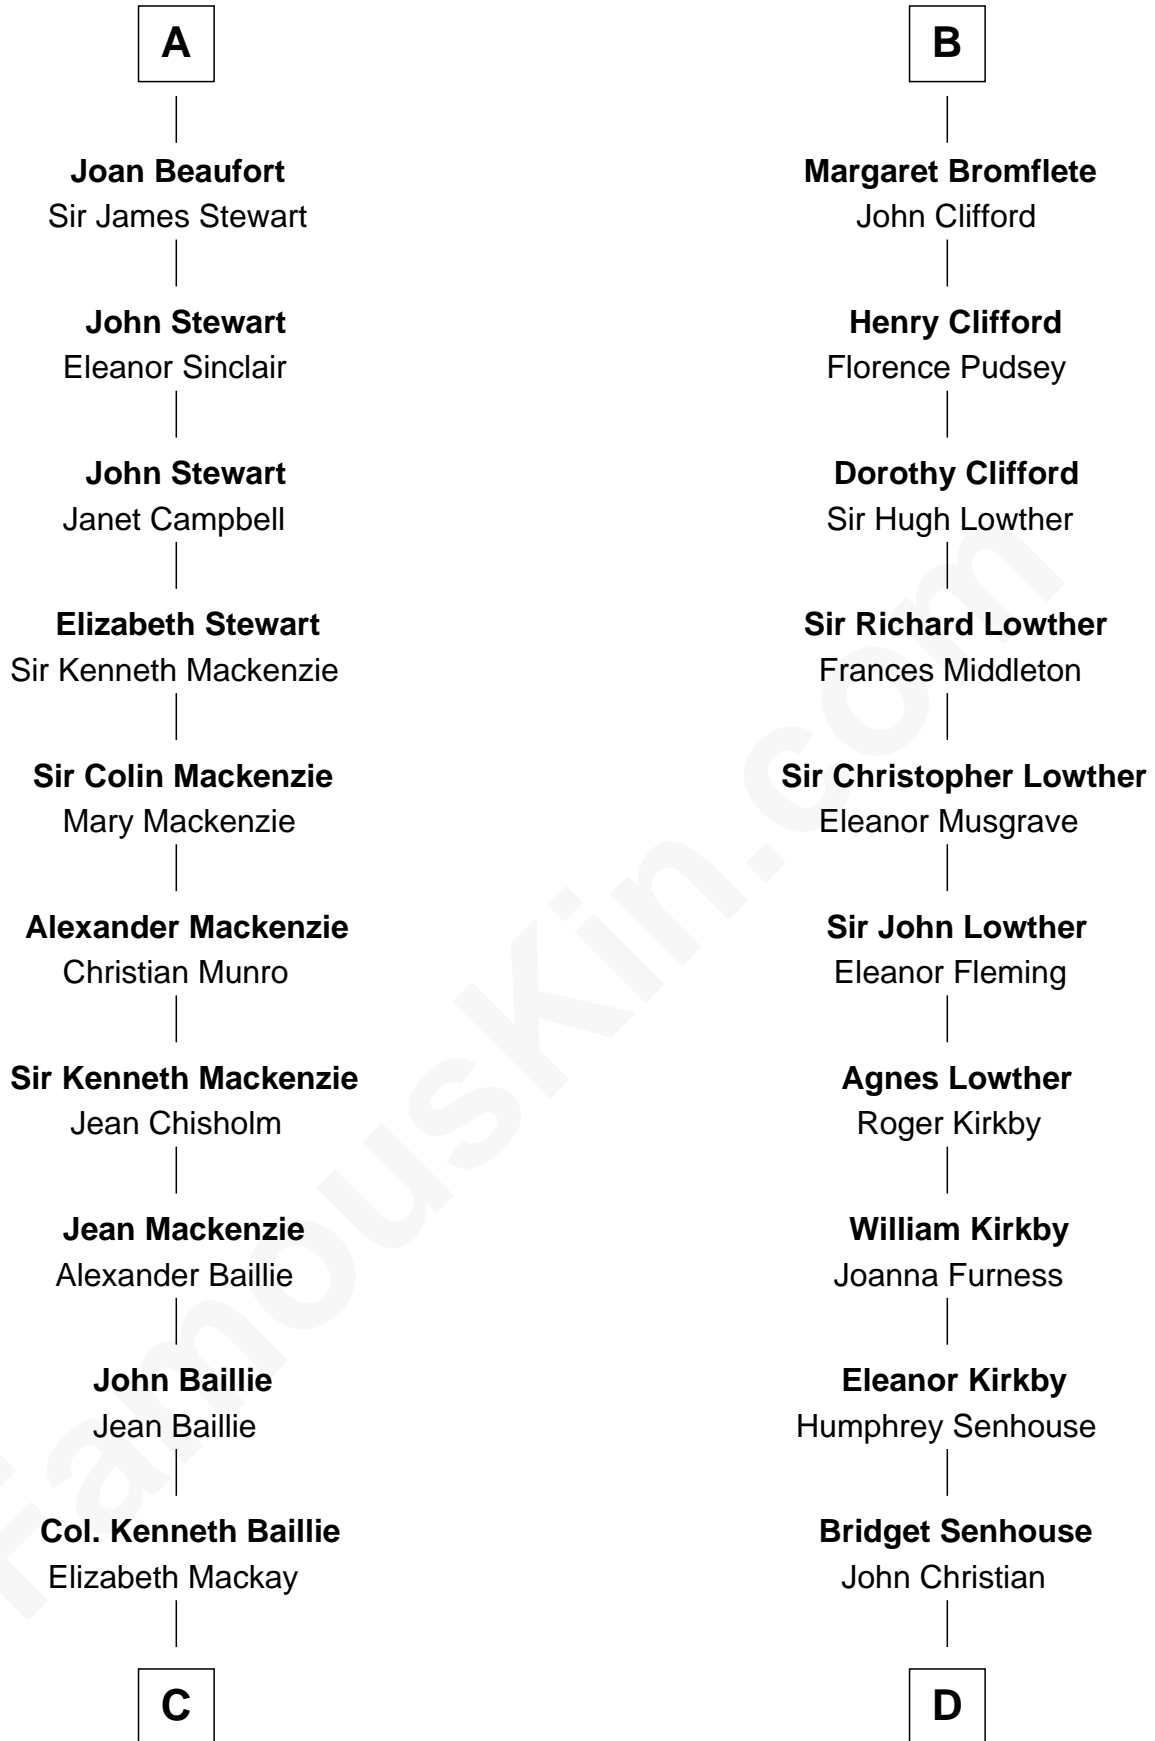

FamousKin.com
Relationship Chart of
Theodore Roosevelt
26th U.S. President

18th cousin 3 times removed of
Fletcher Christian
Leader of the mutiny on the Bounty

C

Ann Elizabeth Baillie

Dr. John Irvine

Anne Irvine

James Bulloch

James Stephens Bulloch

Martha Stewart

Martha Bulloch

Theodore Roosevelt

Theodore Roosevelt

26th U.S. President

D

Charles Christian

Anne Dixon

Fletcher Christian

Leader of the mutiny on the Bounty

FamousKin.com