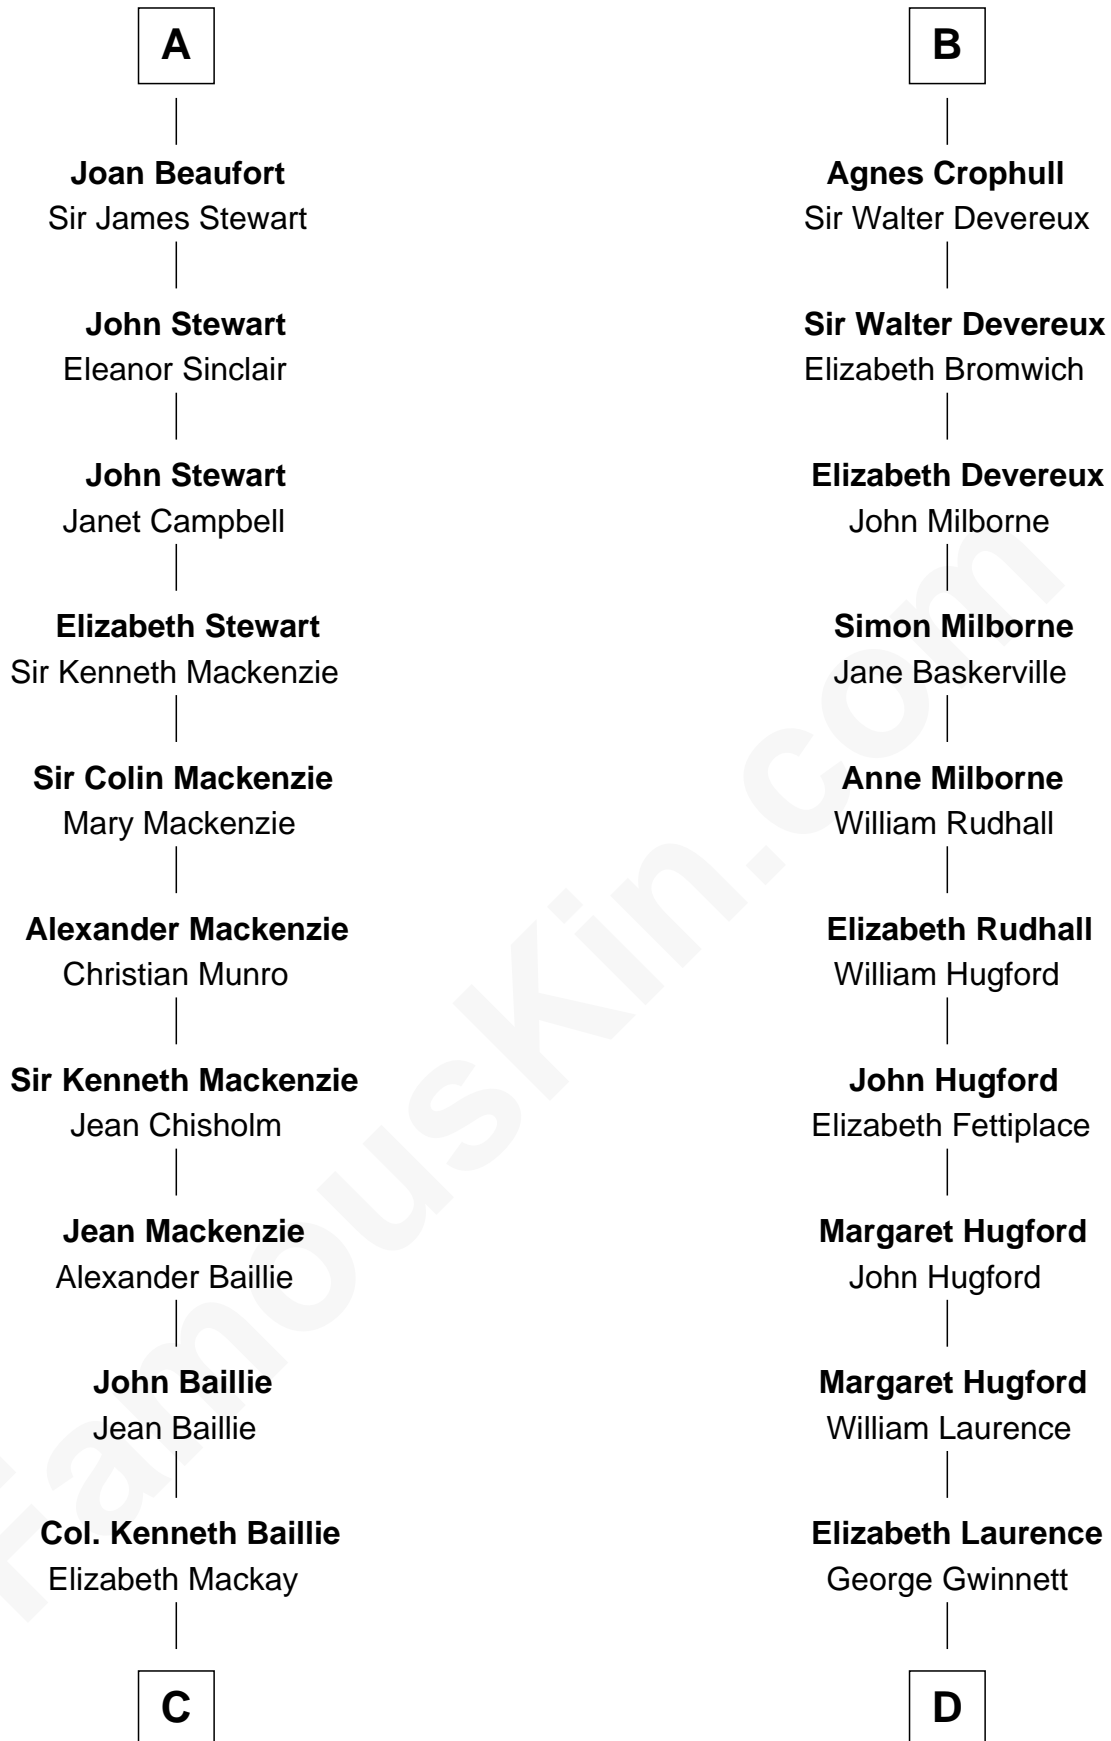

FamousKin.com
Relationship Chart of
Theodore Roosevelt
26th U.S. President

20th cousin 1 time removed of
Button Gwinnett
Signer of the Declaration of Independence

C

Ann Elizabeth Baillie

Dr. John Irvine

Anne Irvine

James Bulloch

James Stephens Bulloch

Martha Stewart

Martha Bulloch

Theodore Roosevelt

Theodore Roosevelt

26th U.S. President

D