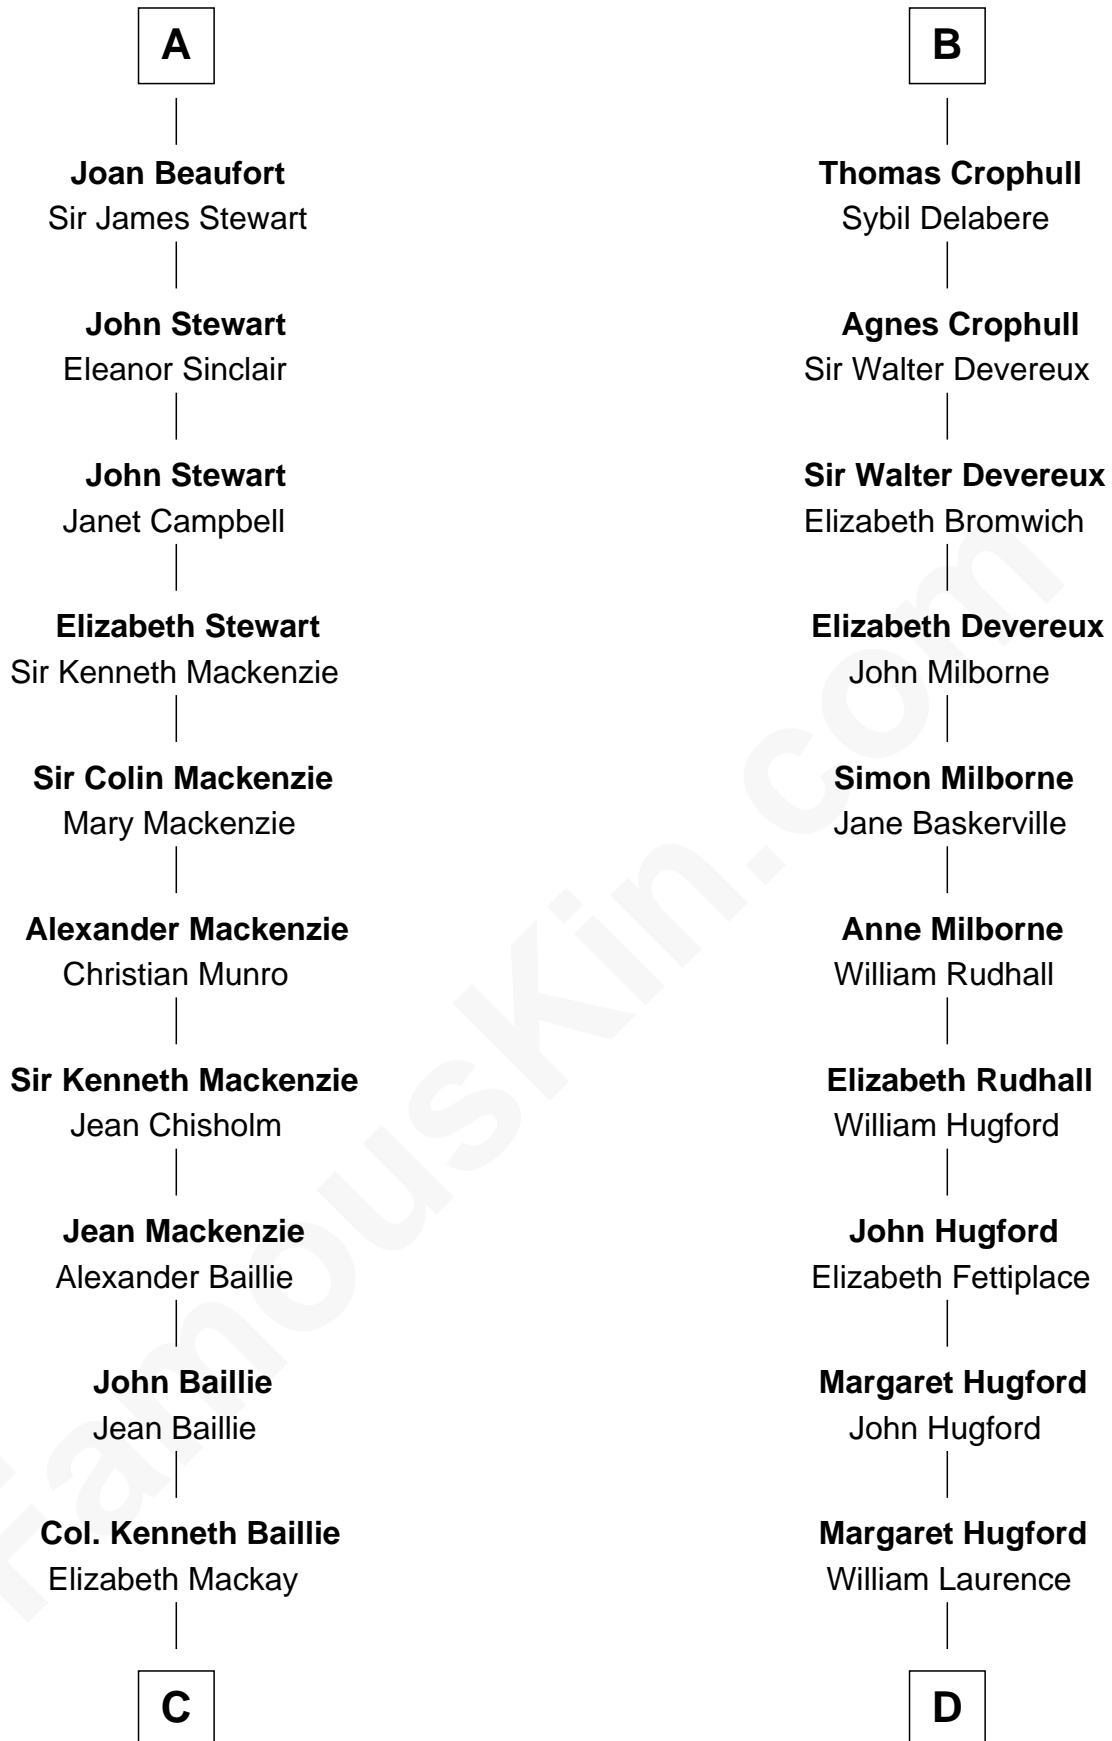

# FamousKin.com Relationship Chart of

**Theodore Roosevelt**

*26th U.S. President*

21st cousin of

**Button Gwinnett**

*Signer of the Declaration of Independence*

**Alfonso VIII of Castile**

Eleanor of England

**Alice Fitzalan**  
Sir Thomas de Holand

**Margaret de Holand**  
Sir John Beaufort

**A**

**Berengaria of Castile**  
Alfonso IX, King of Leon

**Berenguela of Leon**  
John de Brienne

**Jean de Brienne**  
Jeanne de Chateaudun

**Blanche de Brienne**  
Sir William de Fiennes

**Margaret de Fiennes**  
Sir Edmund Mortimer

**Maud Mortimer**  
Sir Thebaud de Verdun

**Margery de Verdun**  
Sir John Crophull

**B**

**C**

**Ann Elizabeth Baillie**

Dr. John Irvine

**Anne Irvine**

James Bulloch

**James Stephens Bulloch**

Martha Stewart

**Martha Bulloch**

Theodore Roosevelt

**Theodore Roosevelt**