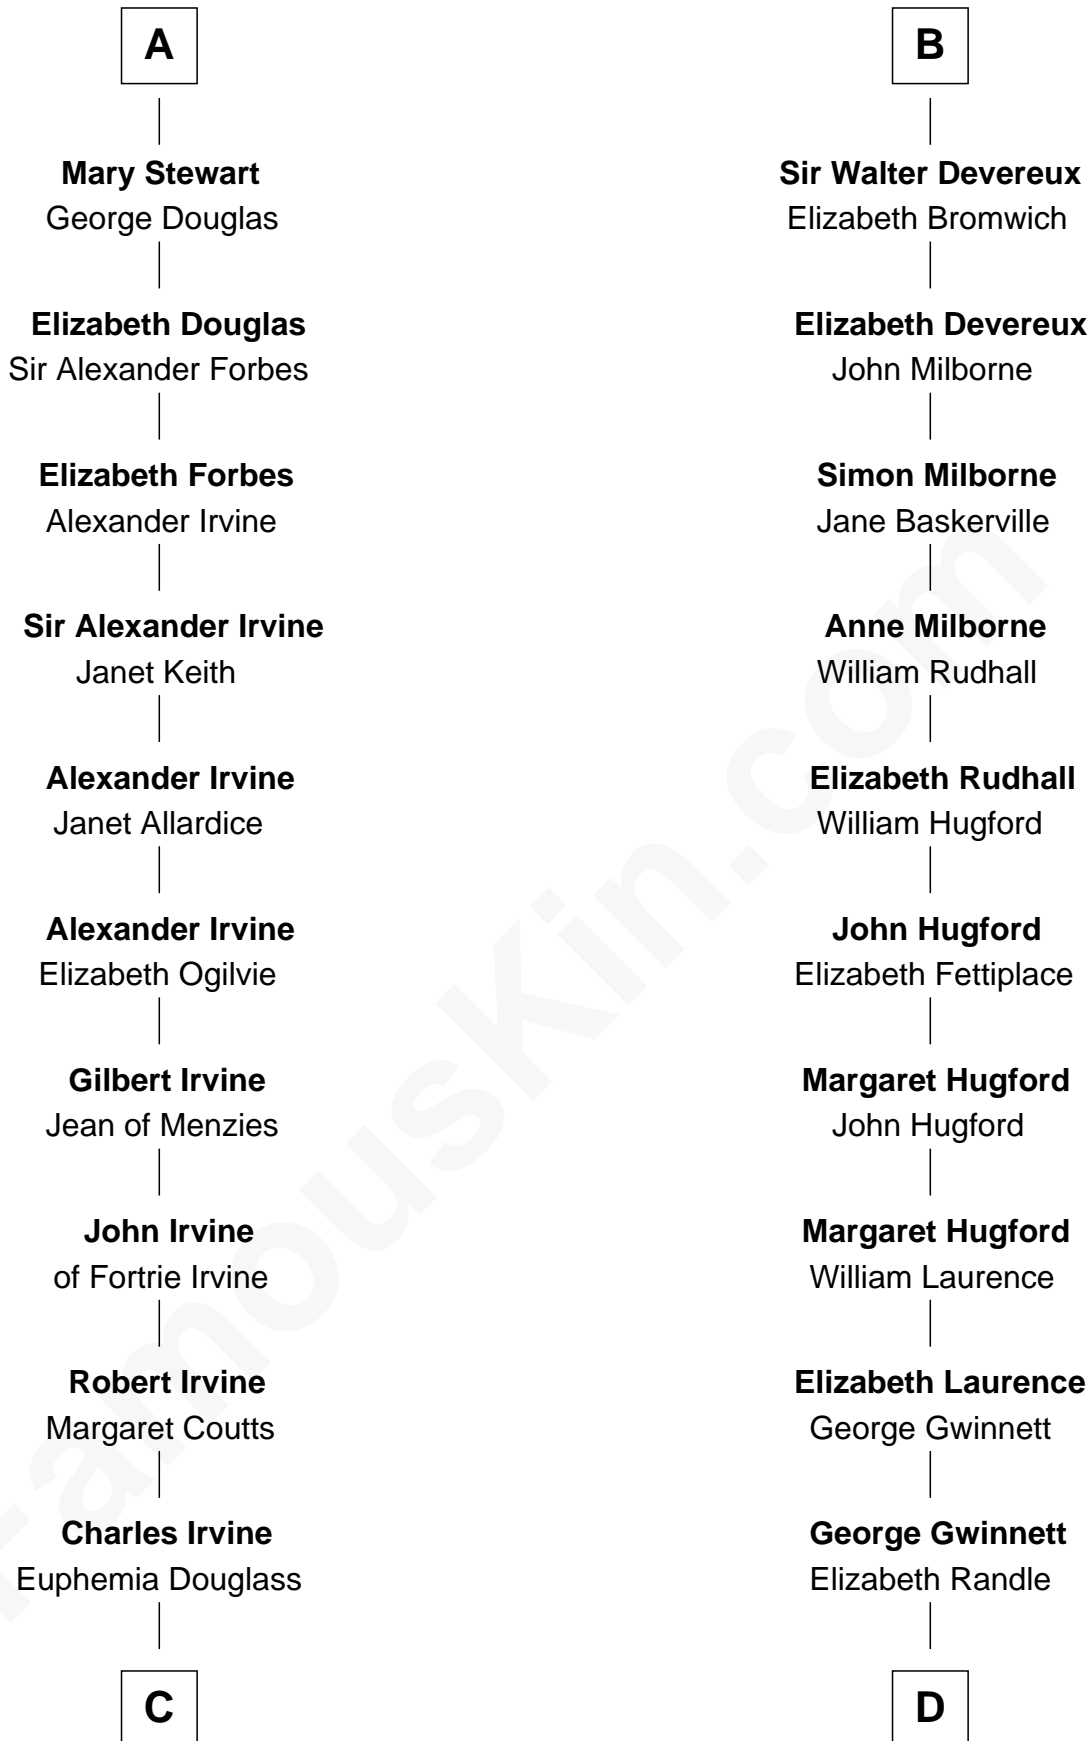

**FamousKin.com**  
**Relationship Chart of**  
**Theodore Roosevelt**  
*26th U.S. President*

19th cousin 2 times removed of

**Button Gwinnett**  
*Signer of the Declaration of Independence*

**C**

**Dr. John Irvine**  
Ann Elizabeth Baillie

**Anne Irvine**  
James Bulloch

**James Stephens Bulloch**  
Martha Stewart

**Martha Bulloch**  
Theodore Roosevelt

**Theodore Roosevelt**  
*26th U.S. President*

**D**

**George Gwinnett**  
Elizabeth Coxe