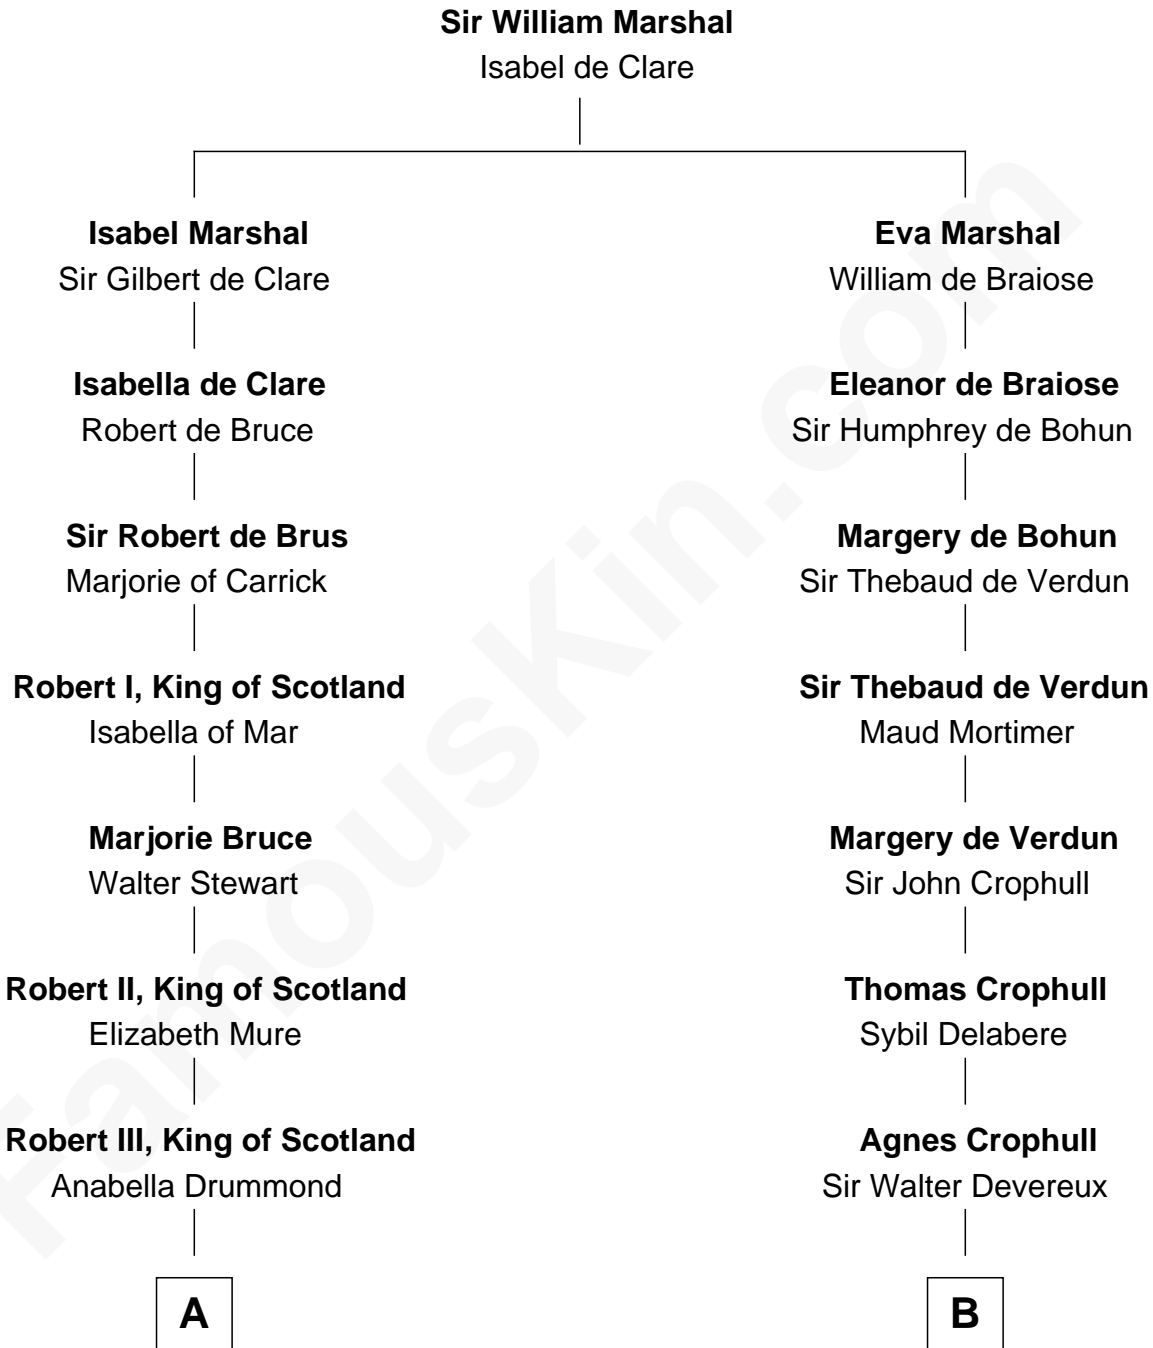

**FamousKin.com**  
**Relationship Chart of**  
**Theodore Roosevelt**  
*26th U.S. President*

19th cousin 2 times removed of

**Button Gwinnett**  
*Signer of the Declaration of Independence*

**C**

**Dr. John Irvine**  
Ann Elizabeth Baillie

**Anne Irvine**  
James Bulloch

**James Stephens Bulloch**  
Martha Stewart

**Martha Bulloch**  
Theodore Roosevelt

**Theodore Roosevelt**  
*26th U.S. President*

**D**

**George Gwinnett**  
Elizabeth Coxe