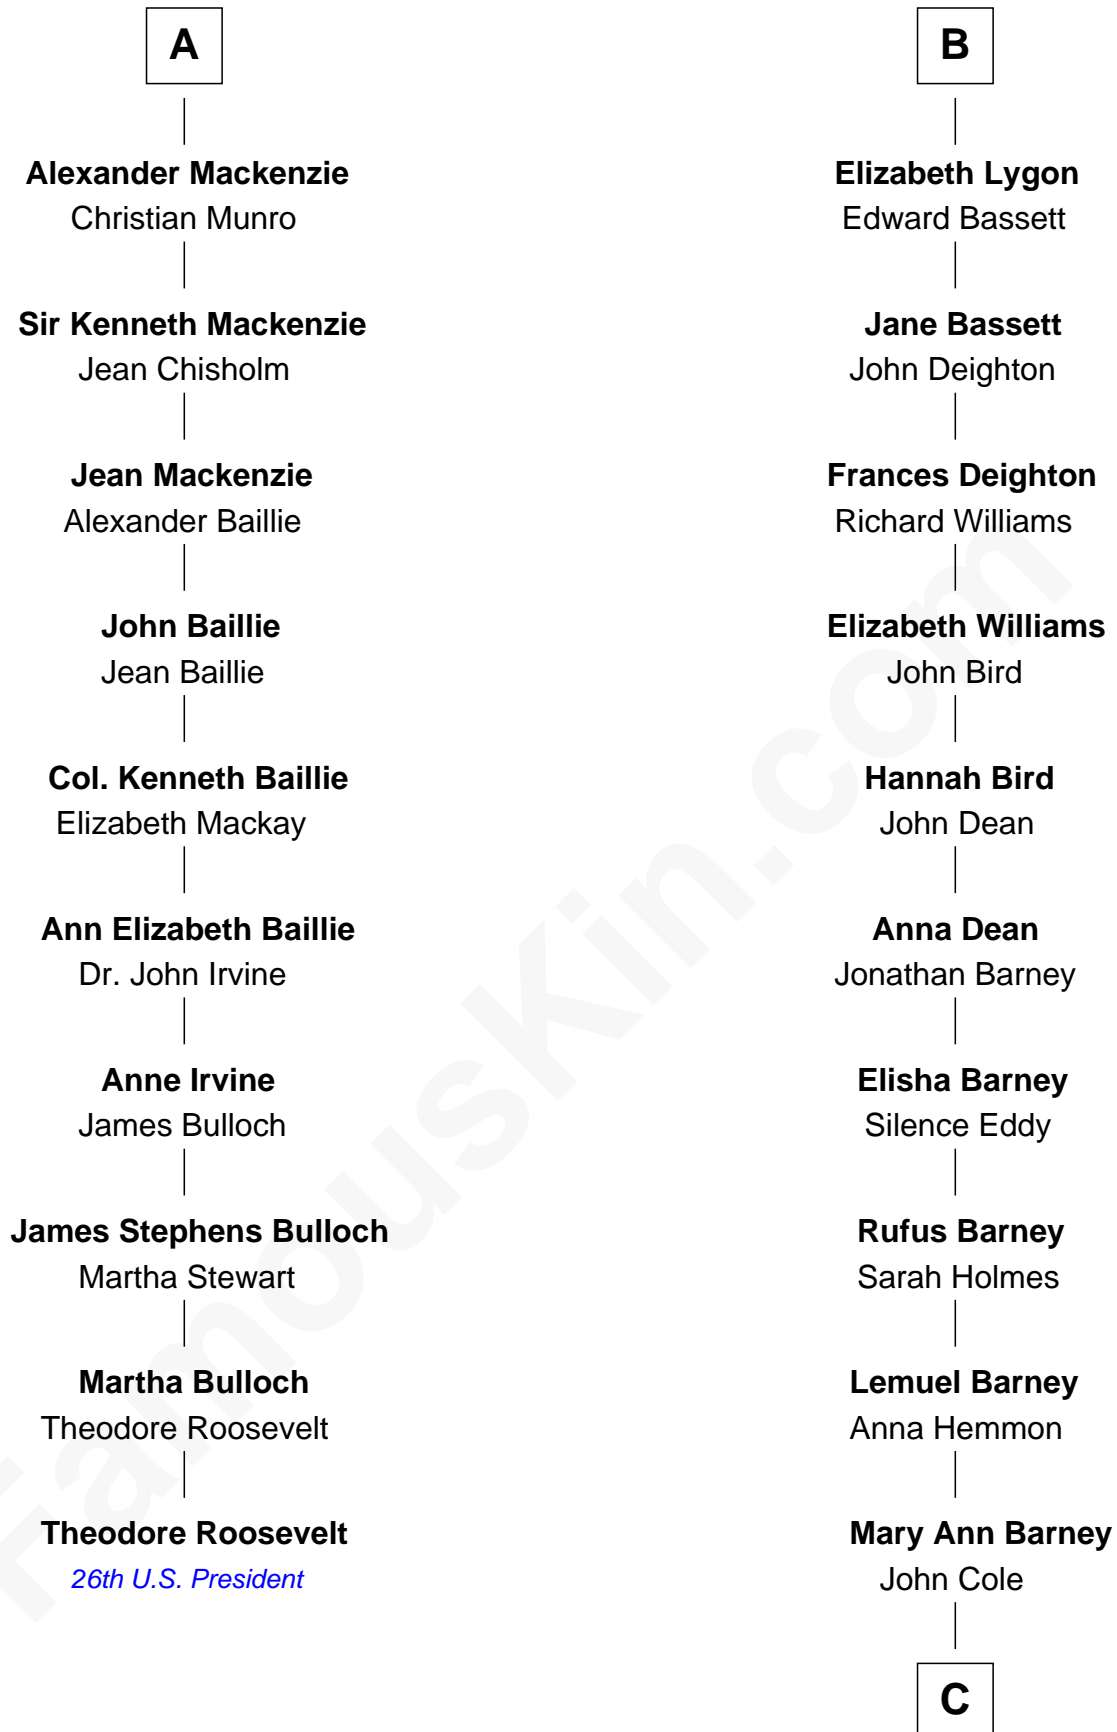

FamousKin.com
Relationship Chart of
Theodore Roosevelt
26th U.S. President

16th cousin 5 times removed of
Michael Lookinland
TV Actor

C

Rufus Lemuel Cole

Matilda M. Hall

Nellie M. Cole

John Andrew Lookinland

Orrin Paul Lookinland

Madeline Tait

Paul Russell Lookinland

Karen Ruth McKinney

Michael Lookinland

TV Actor