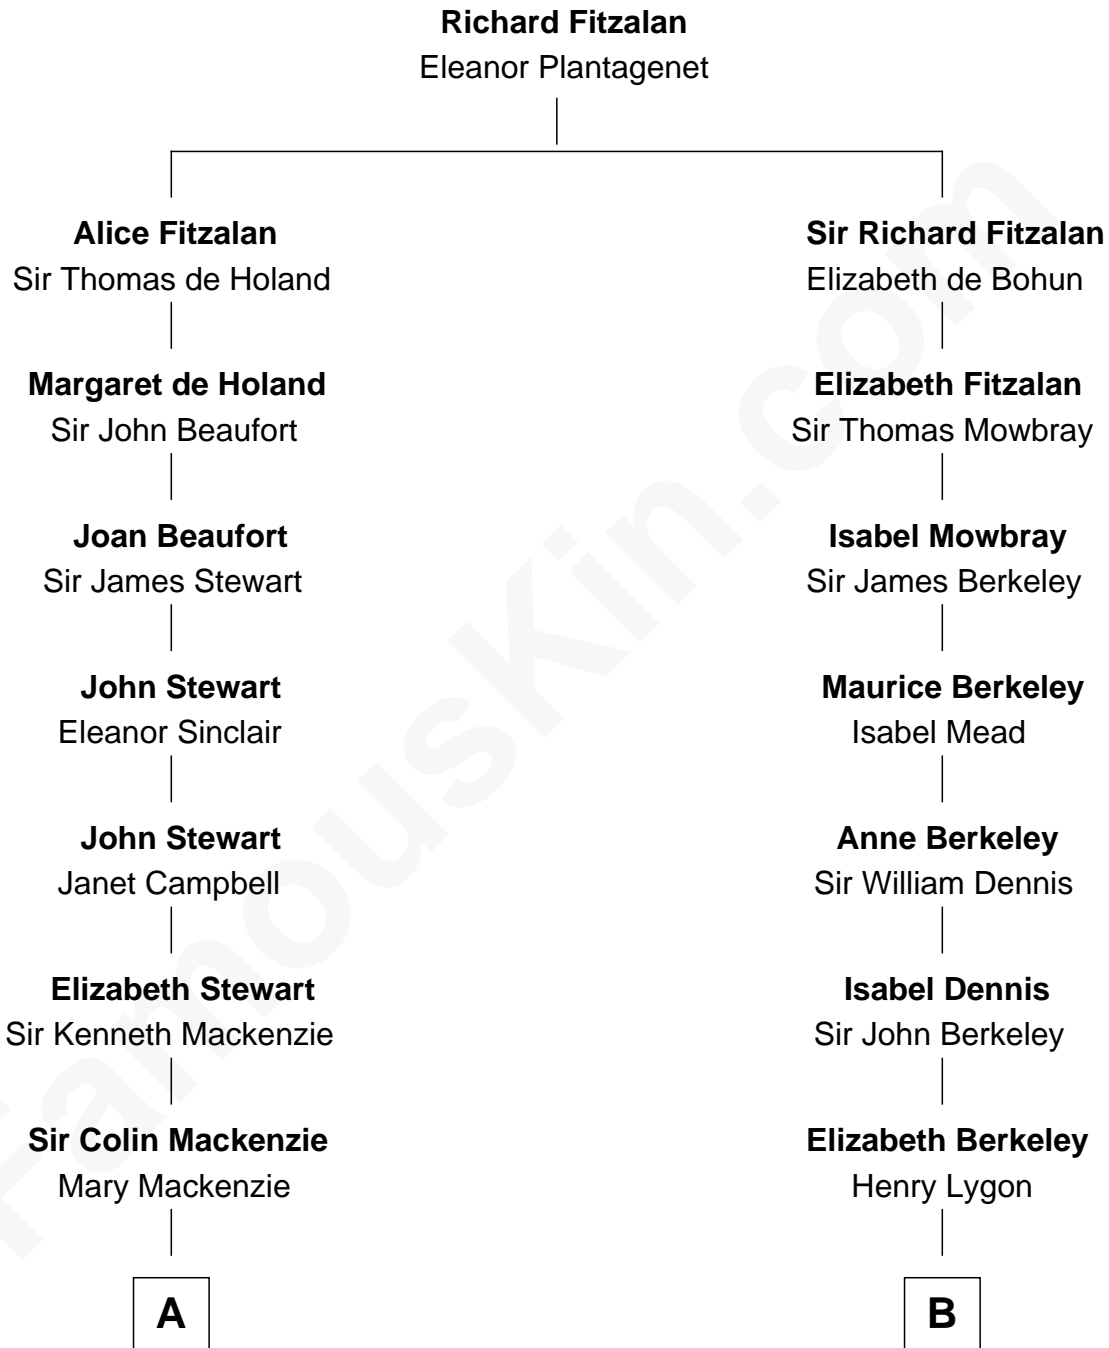

FamousKin.com
Relationship Chart of
Theodore Roosevelt
26th U.S. President

16th cousin 5 times removed of
Michael Lookinland
TV Actor

C

Rufus Lemuel Cole

Matilda M. Hall

Nellie M. Cole

John Andrew Lookinland

Orrin Paul Lookinland

Madeline Tait

Paul Russell Lookinland

Karen Ruth McKinney

Michael Lookinland

TV Actor