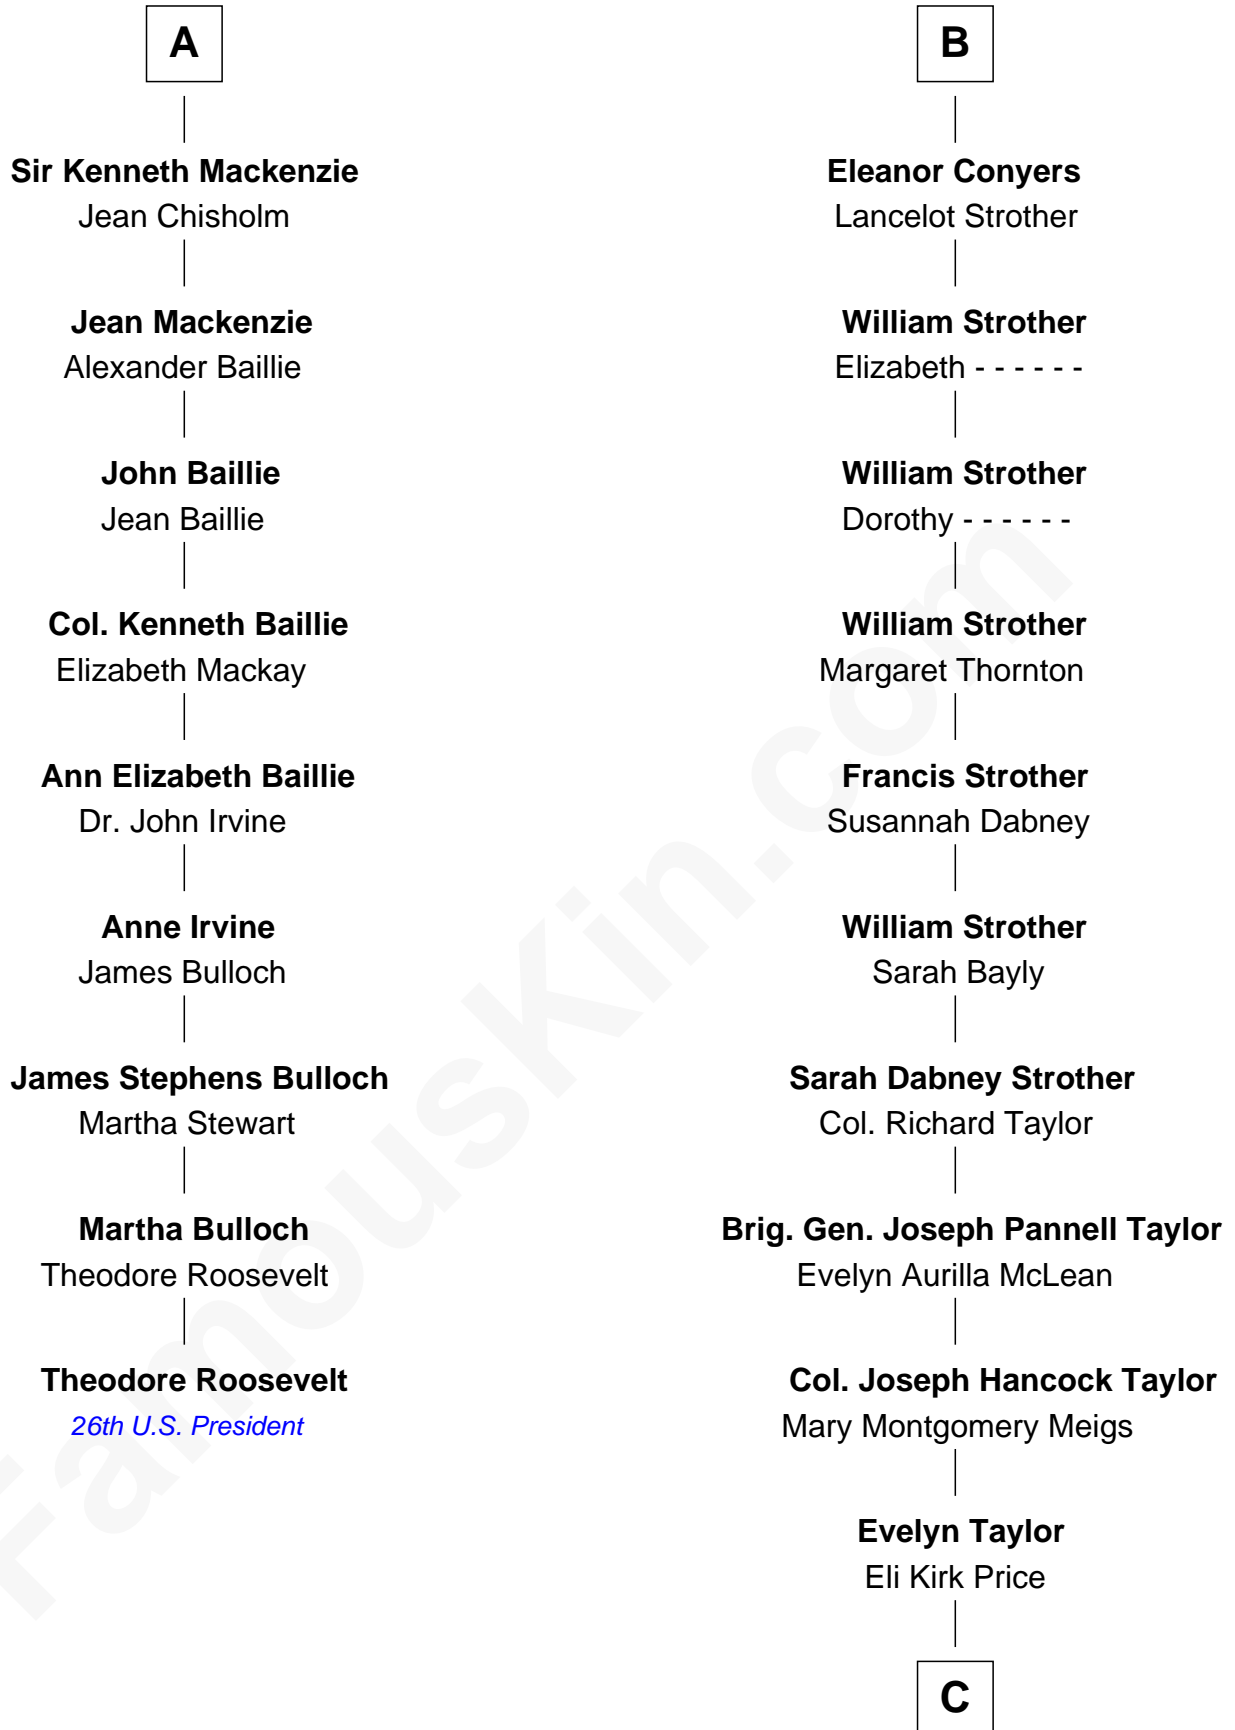

FamousKin.com

Relationship Chart of

Theodore Roosevelt

26th U.S. President

15th cousin 4 times removed of

Parker Stevenson
TV and Movie Actor

John of Gaunt
Katherine Roet

C

Philip Price

Sarah Meade Harrison

Sarah Meade Price

Richard Stevenson Parker

Parker Stevenson

TV and Movie Actor

FamousKin.com