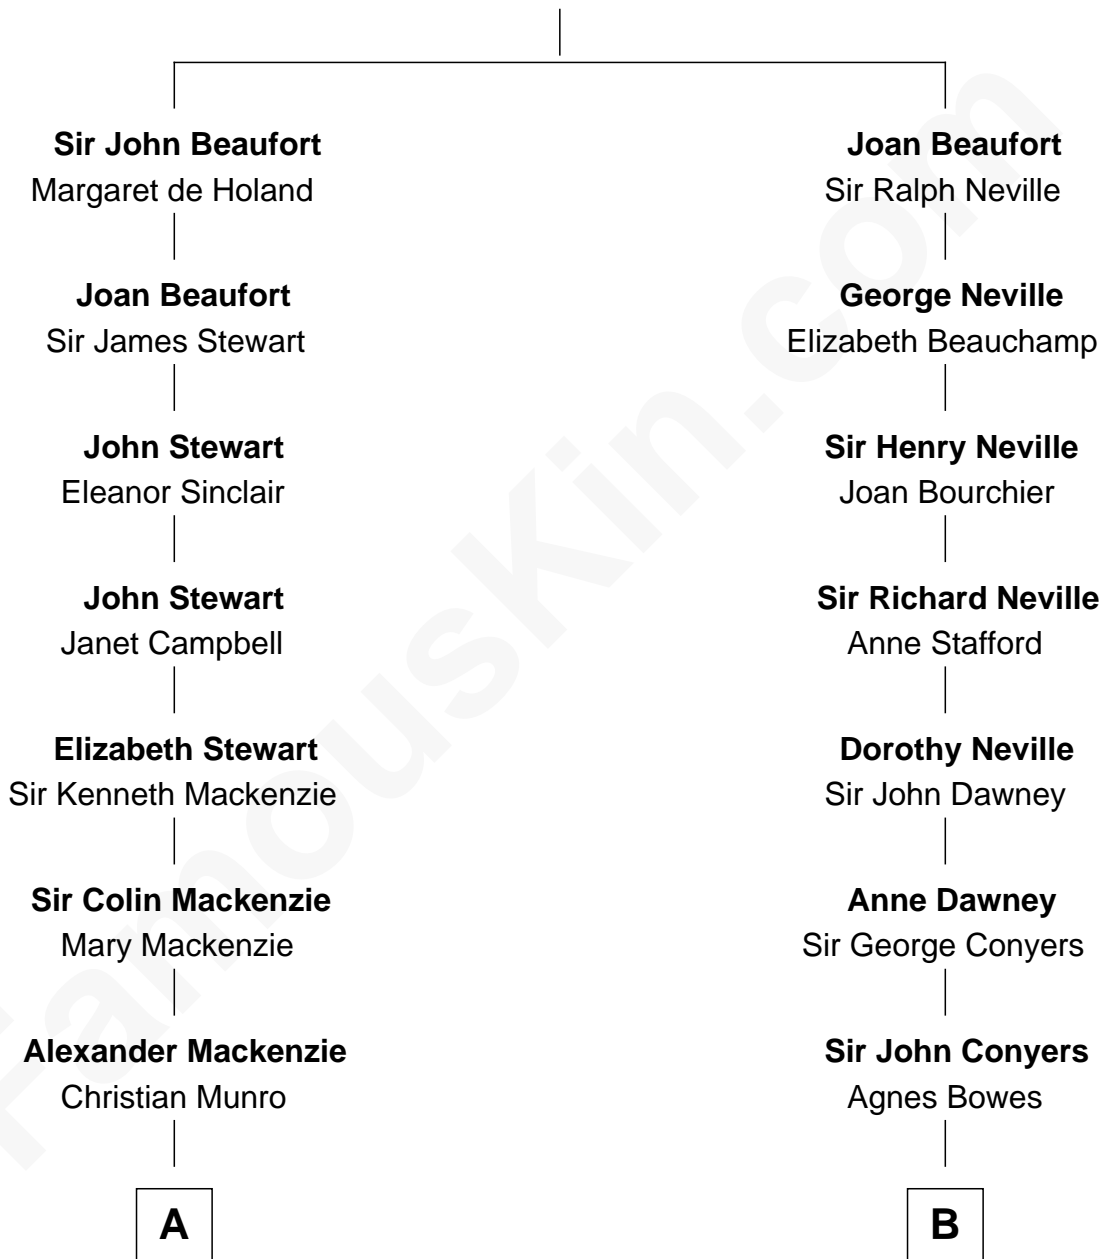

FamousKin.com

Relationship Chart of

Theodore Roosevelt

26th U.S. President

15th cousin 4 times removed of

Parker Stevenson
TV and Movie Actor

John of Gaunt
Katherine Roet

C

Philip Price

Sarah Meade Harrison

Sarah Meade Price

Richard Stevenson Parker

Parker Stevenson

TV and Movie Actor

FamousKin.com