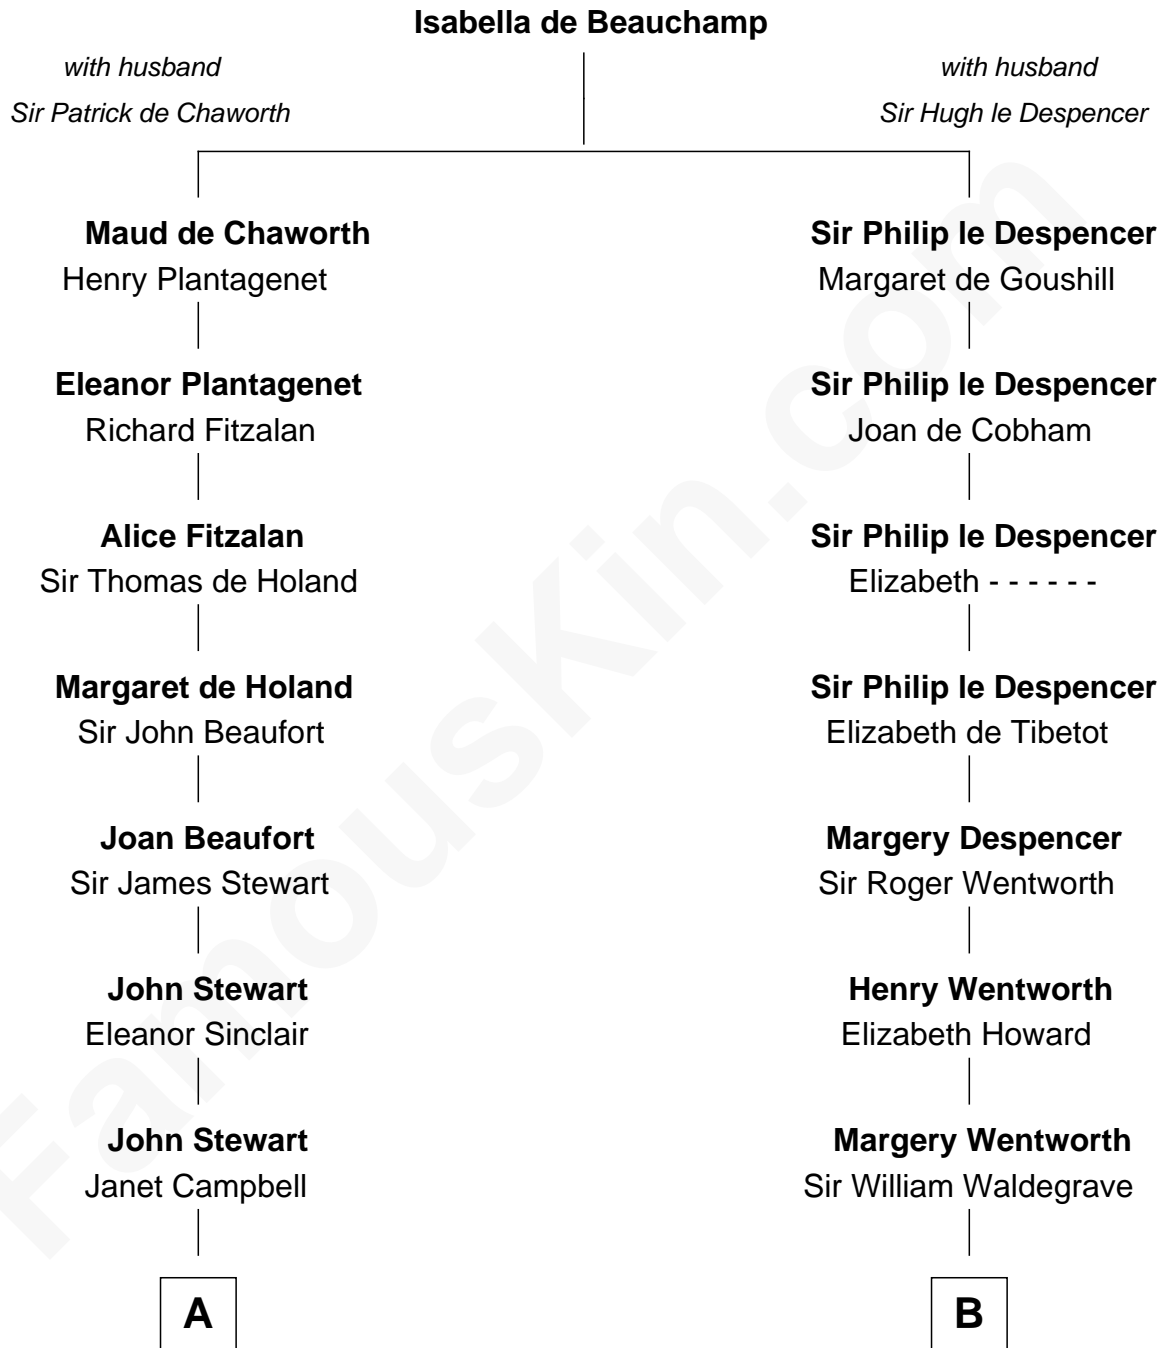

**FamousKin.com**  
**Relationship Chart of**  
**Theodore Roosevelt**  
*26th U.S. President*

**18th cousin 3 times removed of**  
**Bob Moore**  
*Co-Founder, Bob's Red Mill*

**C**

**Martha Bulloch**  
Theodore Roosevelt

**Theodore Roosevelt**  
*26th U.S. President*

**D**

**Morris Fox**  
Sarah A. Smith

**Violette Fox**  
Daniel Francis Learnard

**Clinton Morris Learnard**  
Gertrude Maud Yost

**Doris Dell Learnard**  
Kenneth Earl Moore

**Bob Moore**  
*Co-Founder, Bob's Red Mill*

FamousKin.com