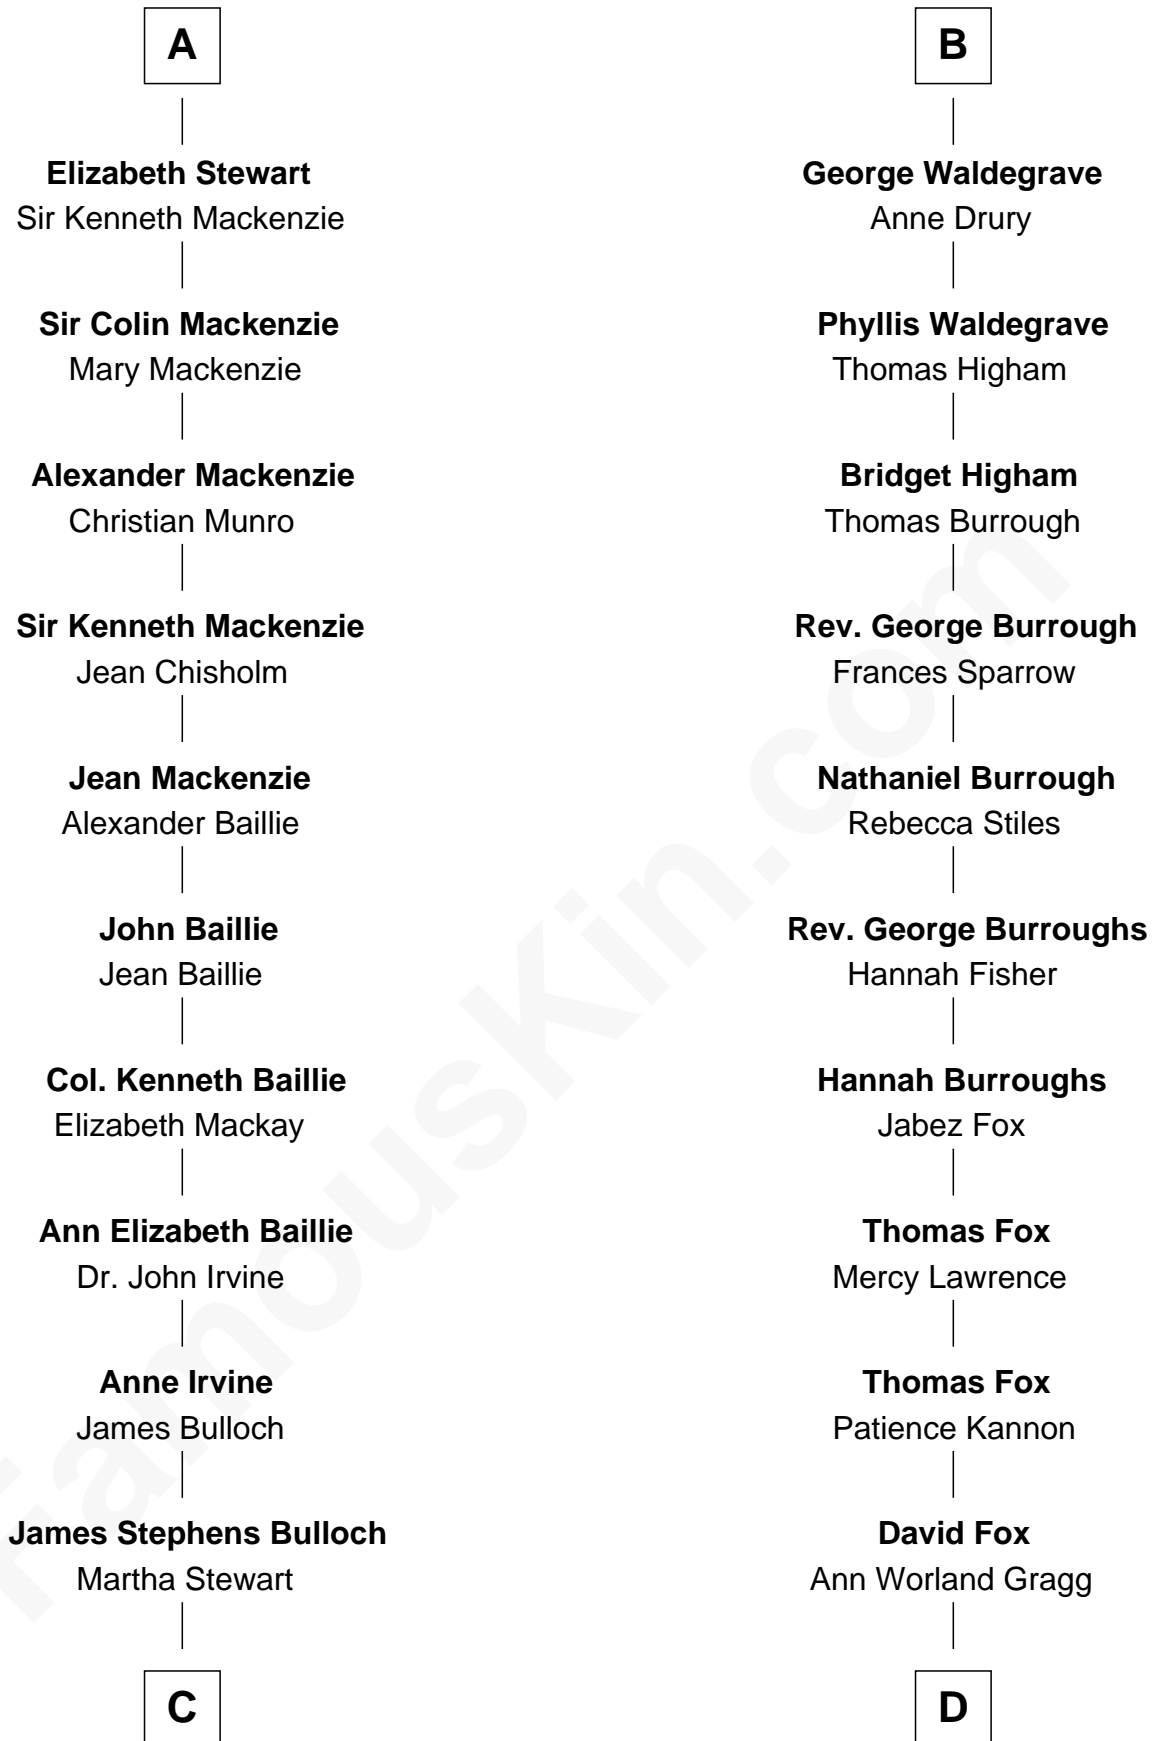

**FamousKin.com**  
**Relationship Chart of**  
**Theodore Roosevelt**  
*26th U.S. President*

**18th cousin 3 times removed of**  
**Bob Moore**  
*Co-Founder, Bob's Red Mill*

**C**

**Martha Bulloch**  
Theodore Roosevelt

**Theodore Roosevelt**  
*26th U.S. President*

**D**

**Morris Fox**  
Sarah A. Smith

**Violette Fox**  
Daniel Francis Learnard

**Clinton Morris Learnard**  
Gertrude Maud Yost

**Doris Dell Learnard**  
Kenneth Earl Moore

**Bob Moore**  
*Co-Founder, Bob's Red Mill*

FamousKin.com