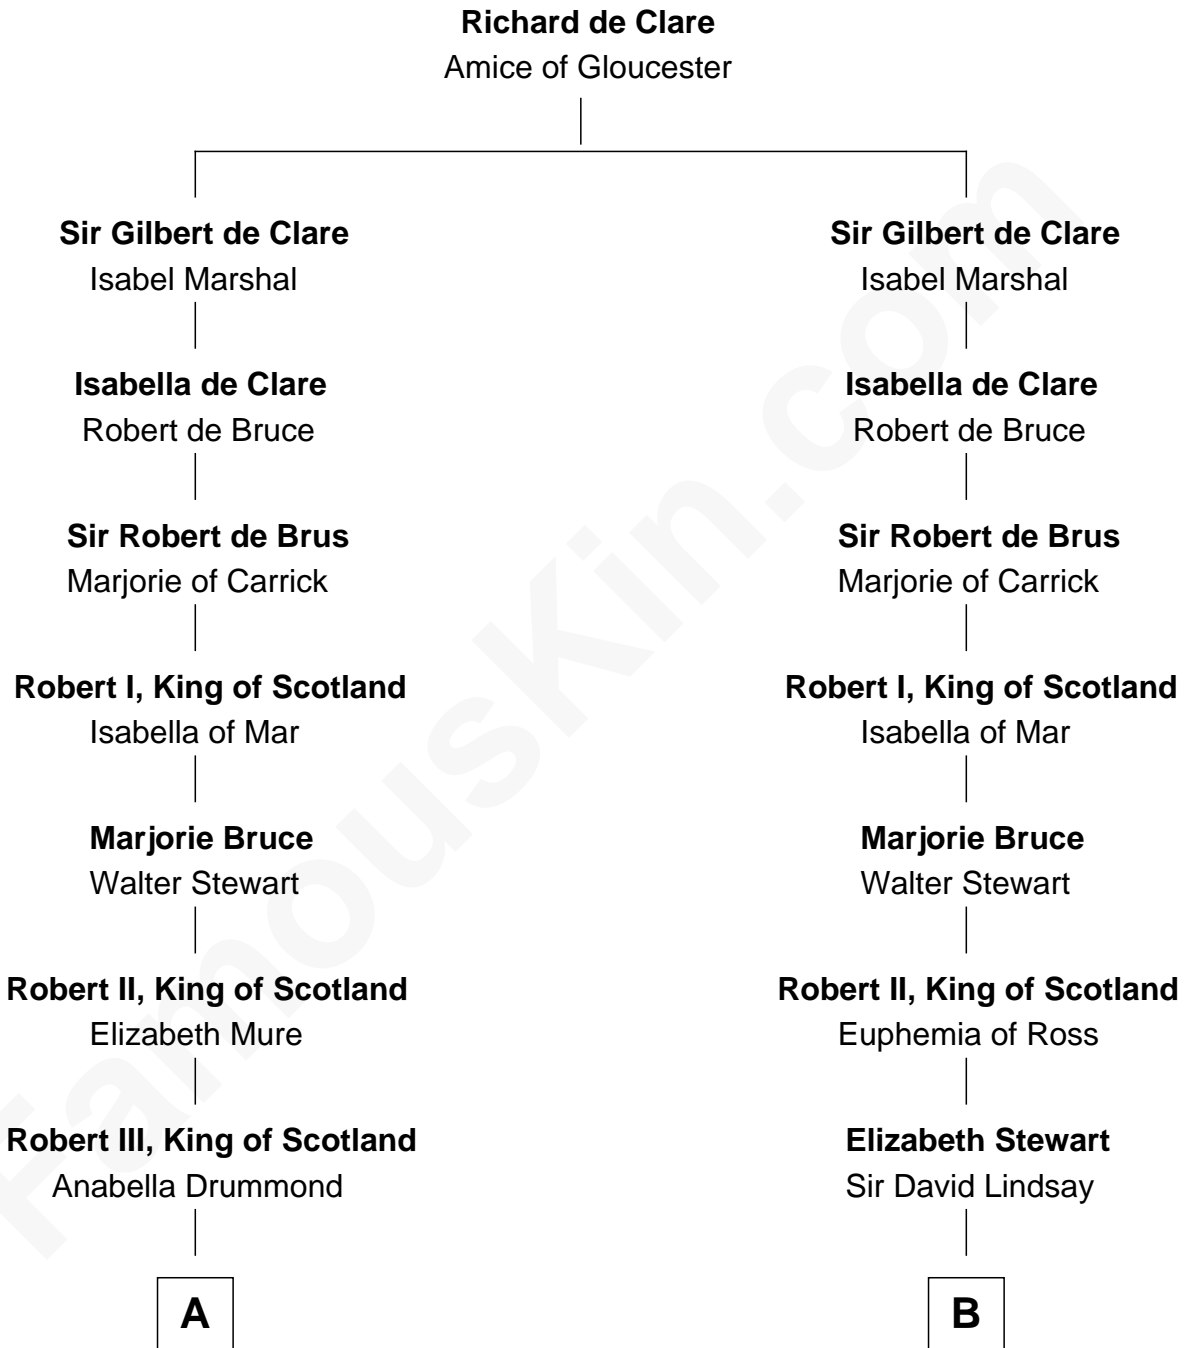

FamousKin.com
Relationship Chart of
Theodore Roosevelt
26th U.S. President

19th cousin 2 times removed of
General Hugh Mercer
American Revolution

C

Dr. John Irvine
Ann Elizabeth Baillie

Anne Irvine
James Bulloch

James Stephens Bulloch
Martha Stewart

Martha Bulloch
Theodore Roosevelt

Theodore Roosevelt
26th U.S. President

D

Thomas Mercer
Isabel Smith

William Mercer
Anne Munro

General Hugh Mercer
American Revolution

FamousKin.com