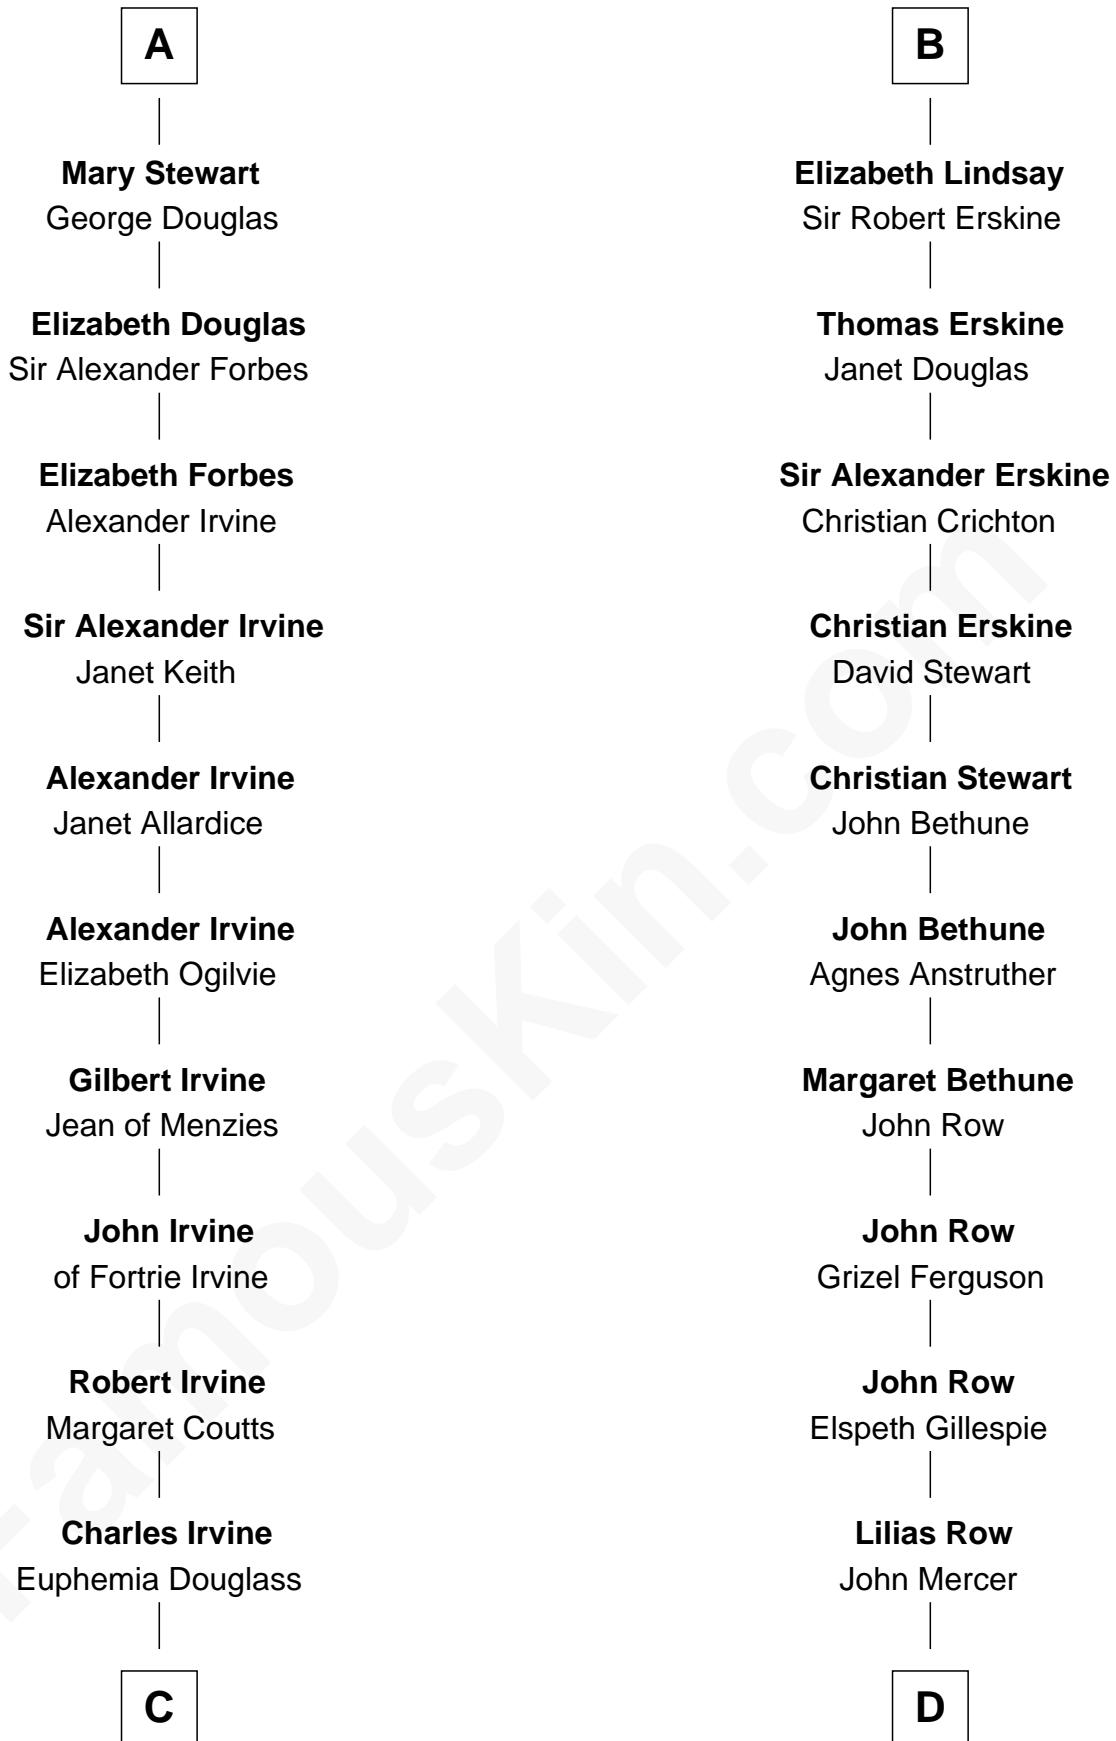

FamousKin.com
Relationship Chart of
Theodore Roosevelt
26th U.S. President

19th cousin 2 times removed of
General Hugh Mercer
American Revolution

C

Dr. John Irvine
Ann Elizabeth Baillie

Anne Irvine
James Bulloch

James Stephens Bulloch
Martha Stewart

Martha Bulloch
Theodore Roosevelt

Theodore Roosevelt
26th U.S. President

D

Thomas Mercer
Isabel Smith

William Mercer
Anne Munro

General Hugh Mercer
American Revolution

FamousKin.com