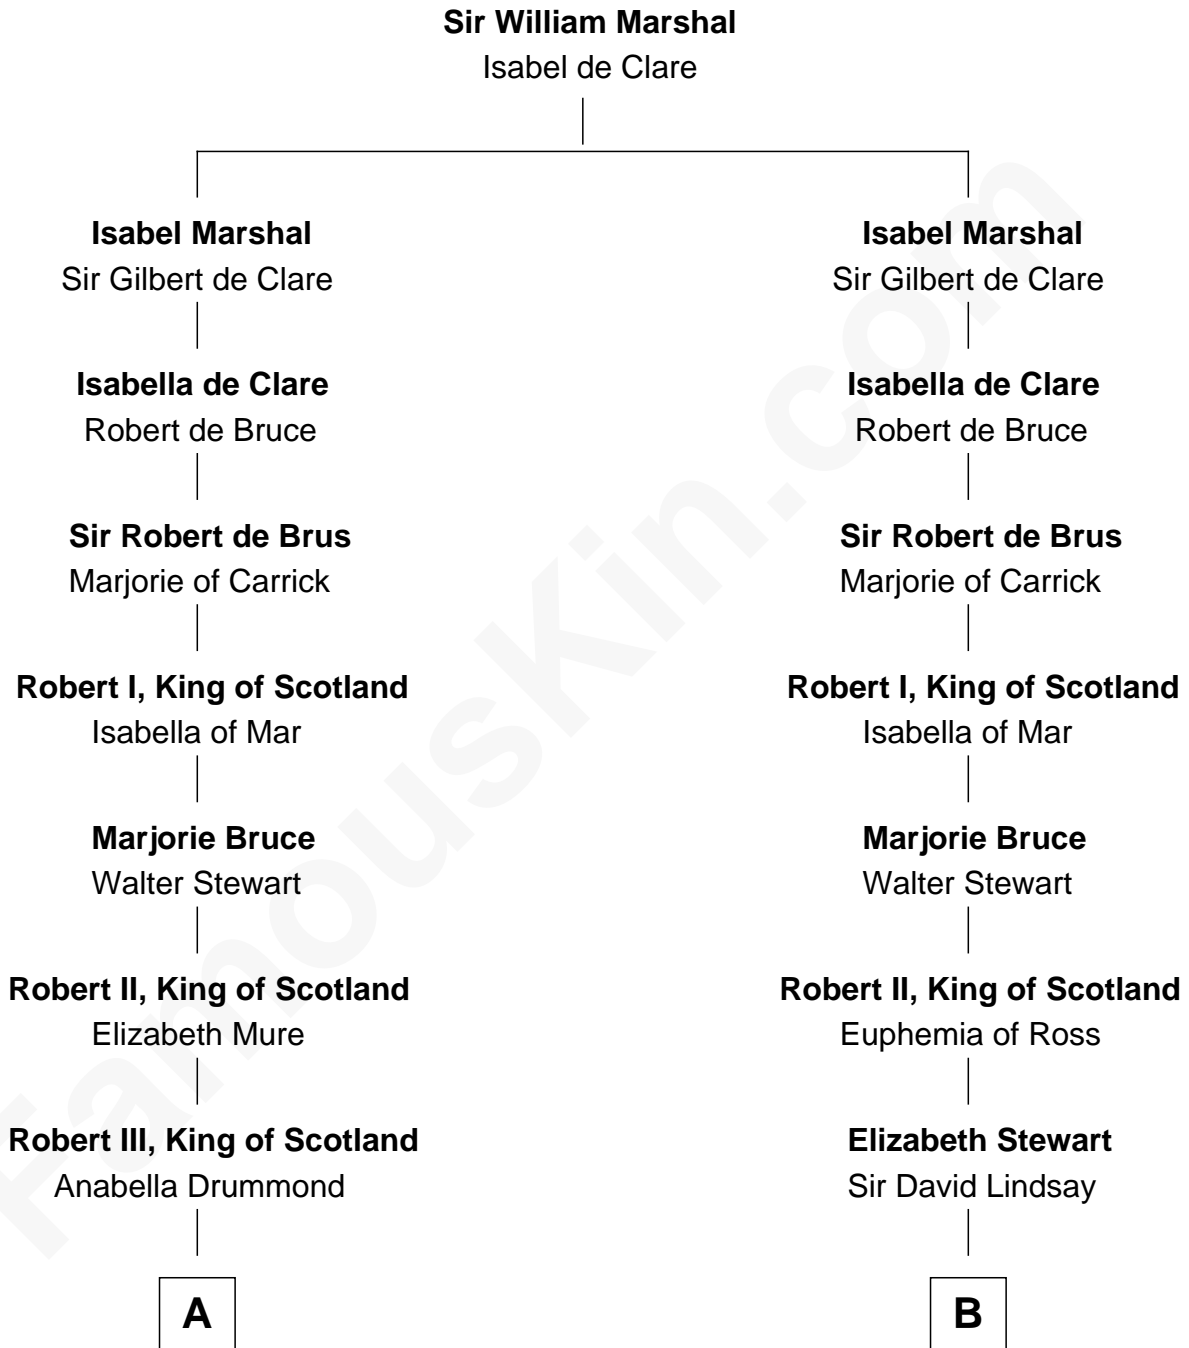

FamousKin.com
Relationship Chart of
Theodore Roosevelt
26th U.S. President

19th cousin 2 times removed of
General Hugh Mercer
American Revolution

C

Dr. John Irvine
Ann Elizabeth Baillie

Anne Irvine
James Bulloch

James Stephens Bulloch
Martha Stewart

Martha Bulloch
Theodore Roosevelt

Theodore Roosevelt
26th U.S. President

D

Thomas Mercer
Isabel Smith

William Mercer
Anne Munro

General Hugh Mercer
American Revolution

FamousKin.com