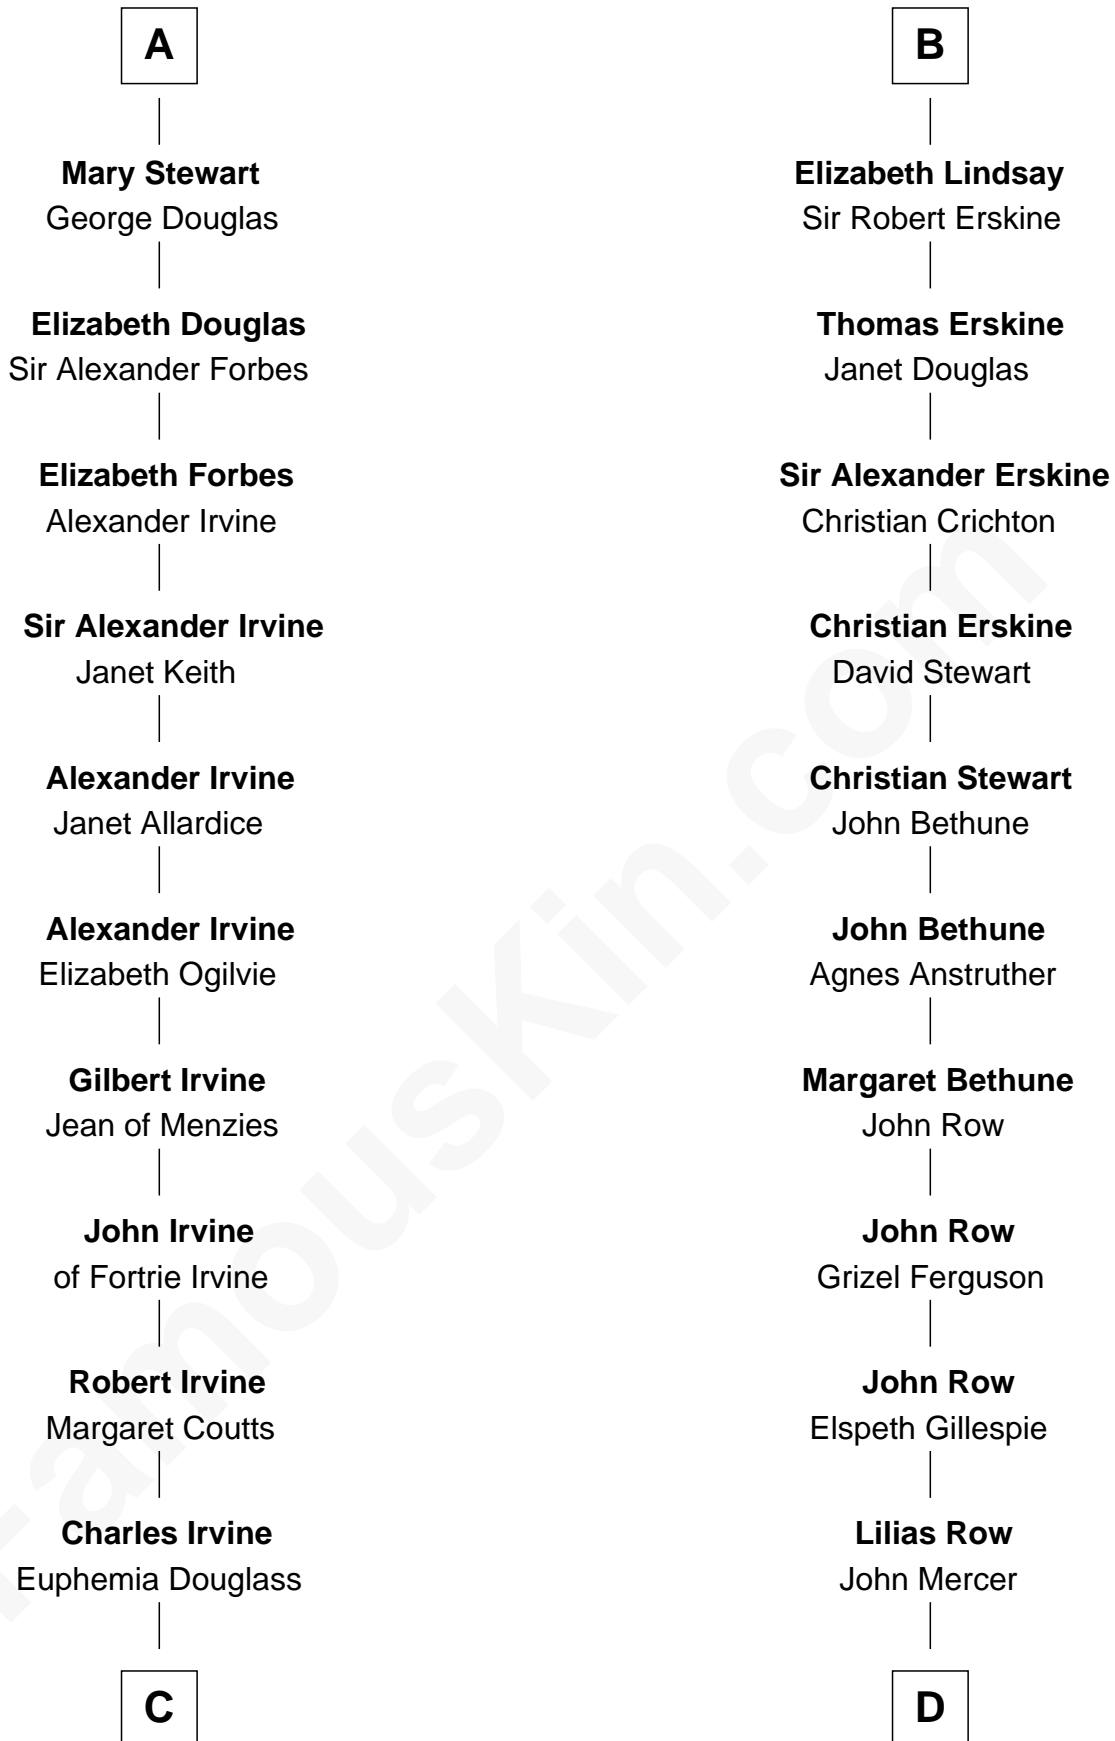

FamousKin.com
Relationship Chart of
Theodore Roosevelt
26th U.S. President

19th cousin 2 times removed of
General Hugh Mercer
American Revolution

C

Dr. John Irvine
Ann Elizabeth Baillie

Anne Irvine
James Bulloch

James Stephens Bulloch
Martha Stewart

Martha Bulloch
Theodore Roosevelt

Theodore Roosevelt
26th U.S. President

D

Thomas Mercer
Isabel Smith

William Mercer
Anne Munro

General Hugh Mercer
American Revolution

FamousKin.com