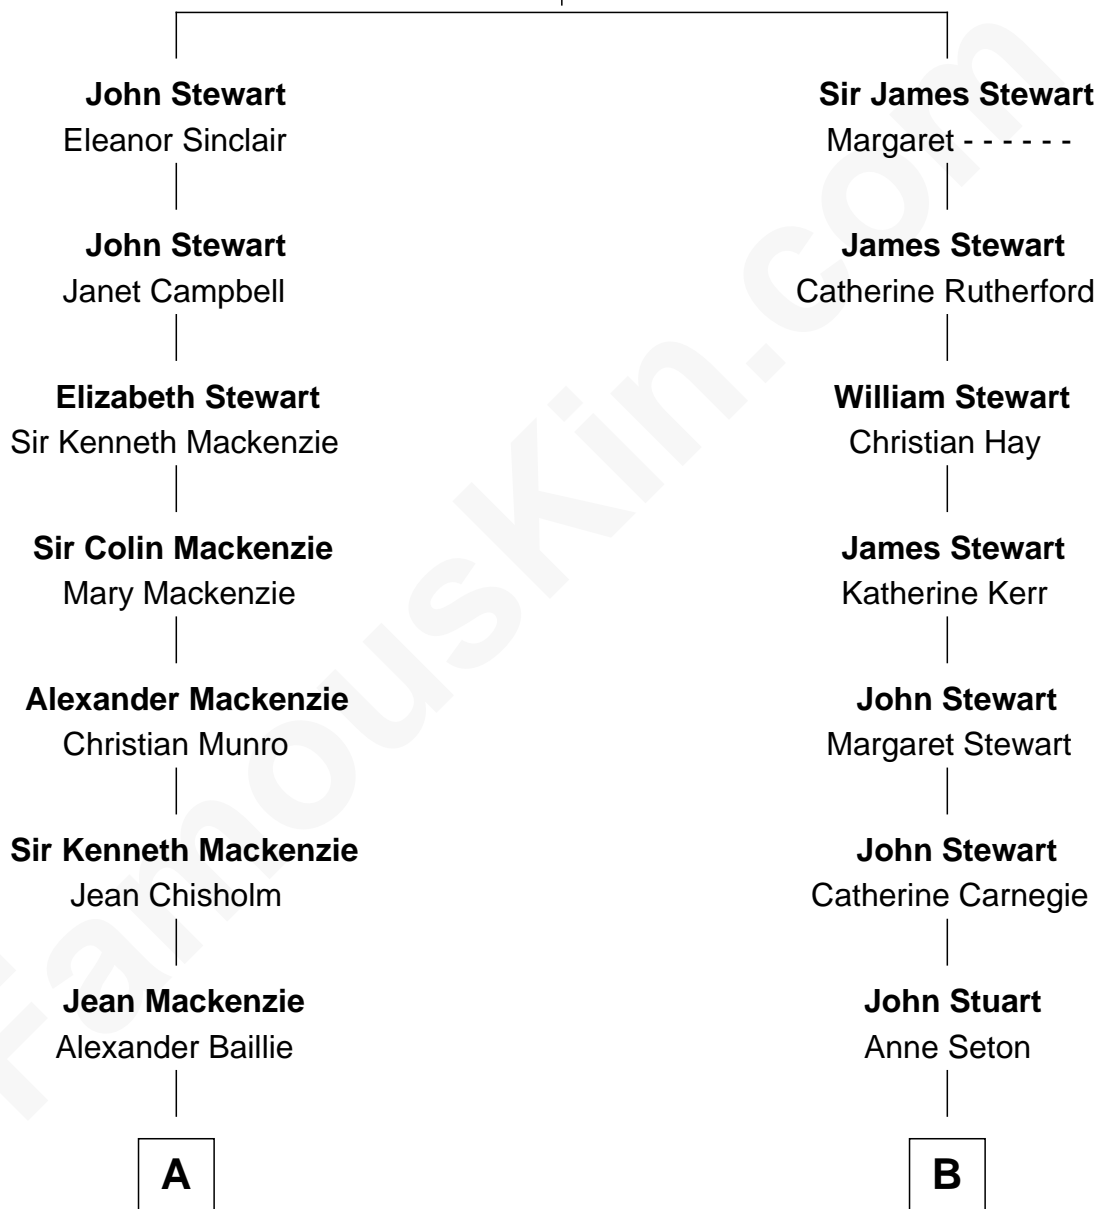

**FamousKin.com**  
**Relationship Chart of**  
**Theodore Roosevelt**  
*26th U.S. President*

13th cousin 1 time removed of

**Johnny Mercer**  
*Songwriter and Co-Founder of Capitol Records*

**Joan Beaufort**  
 Sir James Stewart

**A**

**John Baillie**  
Jean Baillie

**Col. Kenneth Baillie**  
Elizabeth Mackay

**Ann Elizabeth Baillie**  
Dr. John Irvine

**Anne Irvine**  
James Bulloch

**James Stephens Bulloch**  
Martha Stewart

**Martha Bulloch**  
Theodore Roosevelt

**Theodore Roosevelt**  
*26th U.S. President*

**B**

**Charles Stuart**  
Mary Maxwell

**John Stuart**  
Christian Anstruther

**Christiana Stuart**  
Cyrus Griffin

**Louisa Griffin**  
Col. Hugh Mercer

**Gen. Hugh Weedon Mercer**  
Mary Stiles Anderson