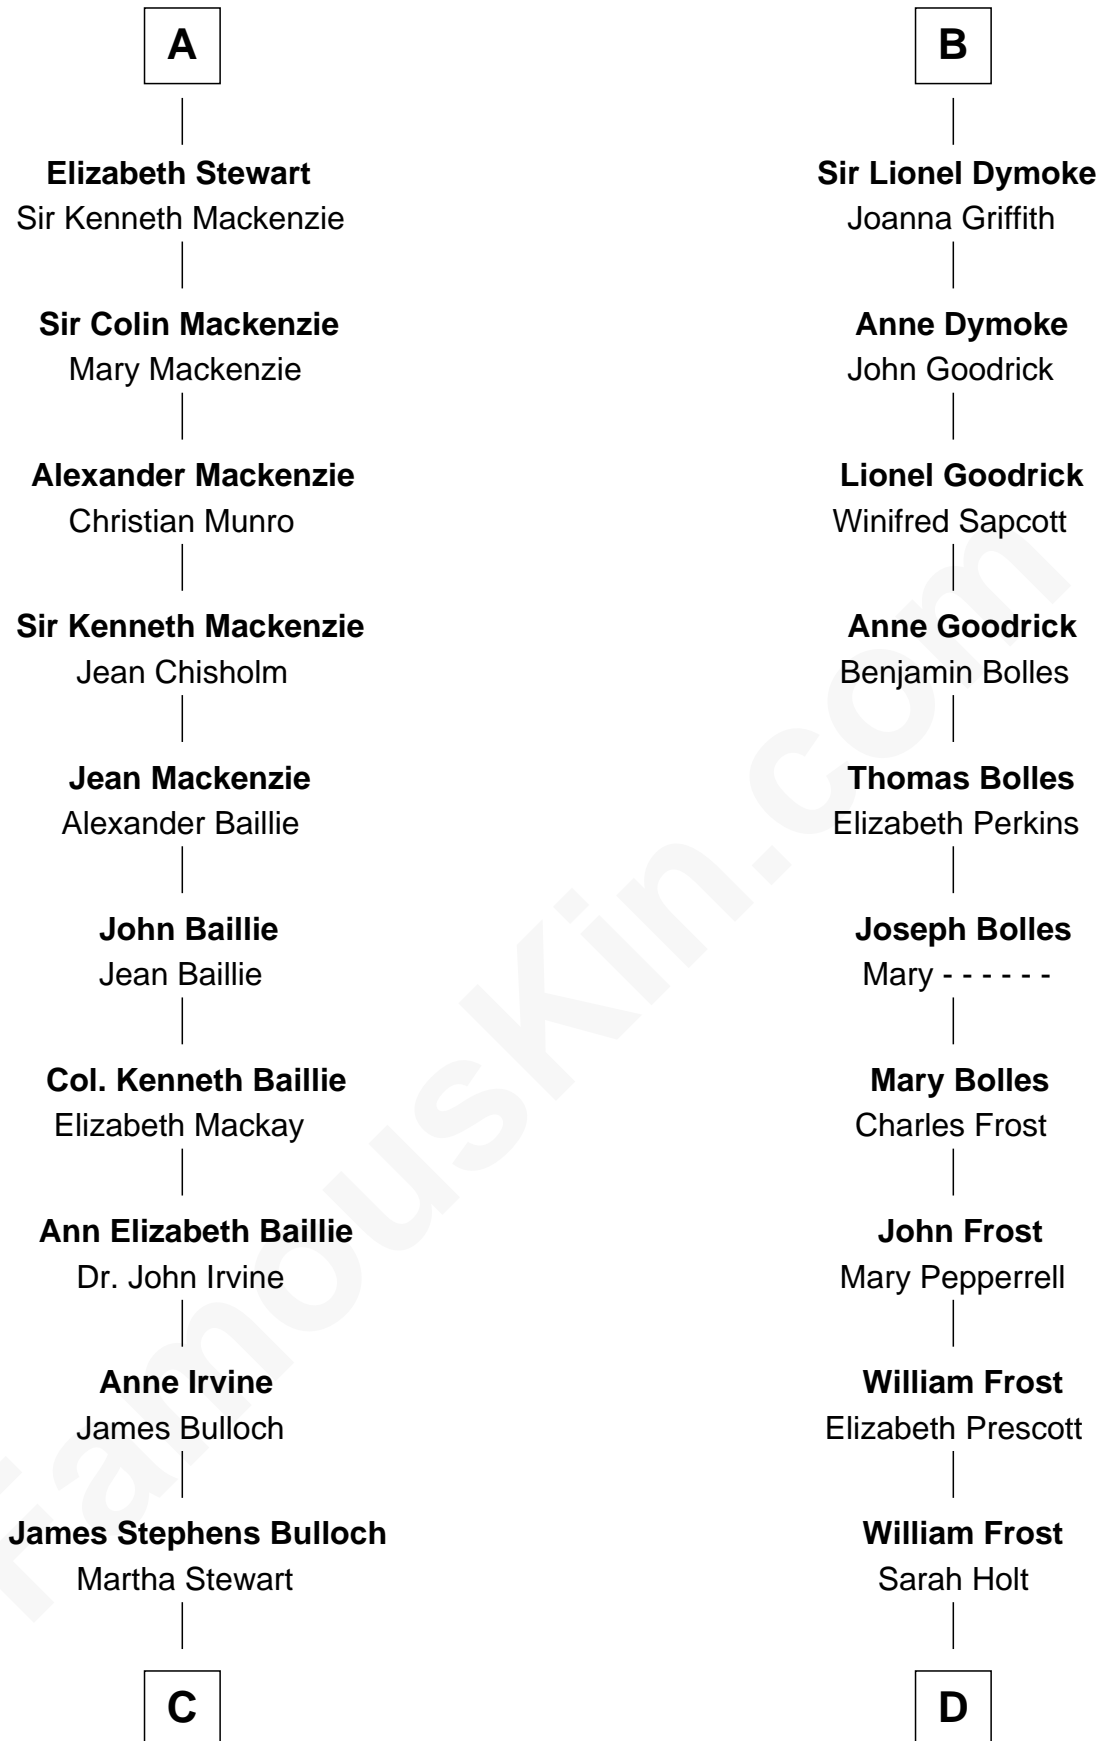

FamousKin.com
Relationship Chart of
Theodore Roosevelt
26th U.S. President

18th cousin 2 times removed of
Robert Frost
Poet and Playwright

C

Martha Bulloch
Theodore Roosevelt

Theodore Roosevelt
26th U.S. President

D

Samuel Abbott Frost
Mary Blunt

William Prescott Frost
Judith Colcord

William Prescott Frost
Isabella Moodie

Robert Frost
Poet and Playwright

FamousKin.com