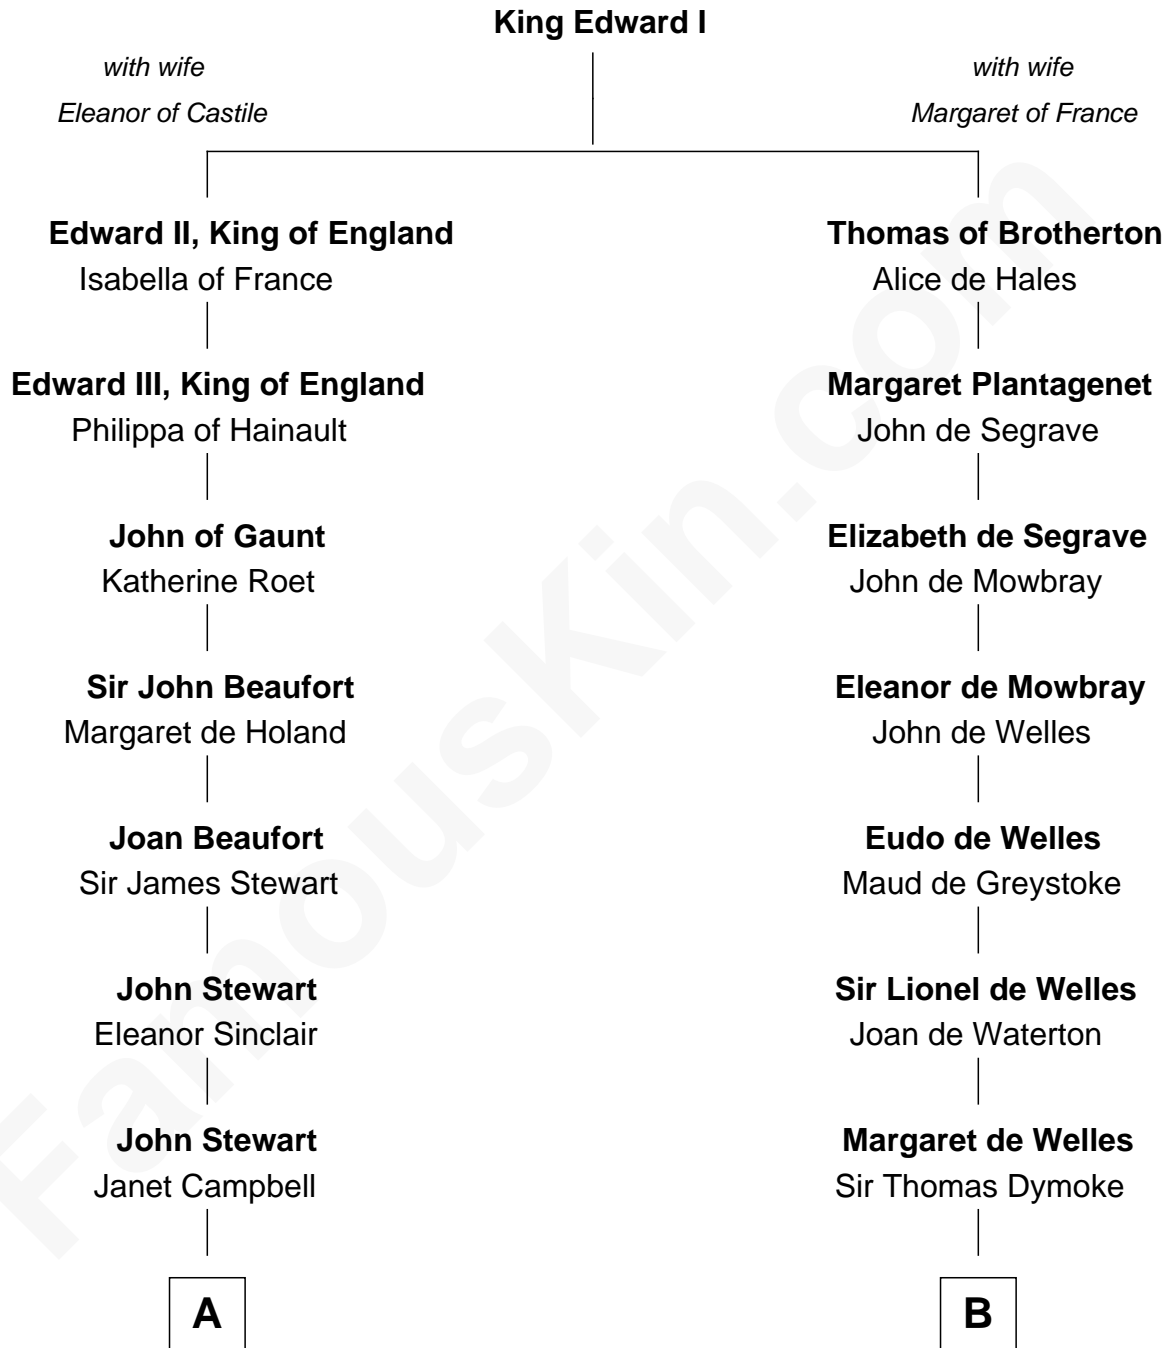

FamousKin.com
Relationship Chart of
Theodore Roosevelt
26th U.S. President

18th cousin 2 times removed of
Robert Frost
Poet and Playwright

C

Martha Bulloch
Theodore Roosevelt

Theodore Roosevelt
26th U.S. President