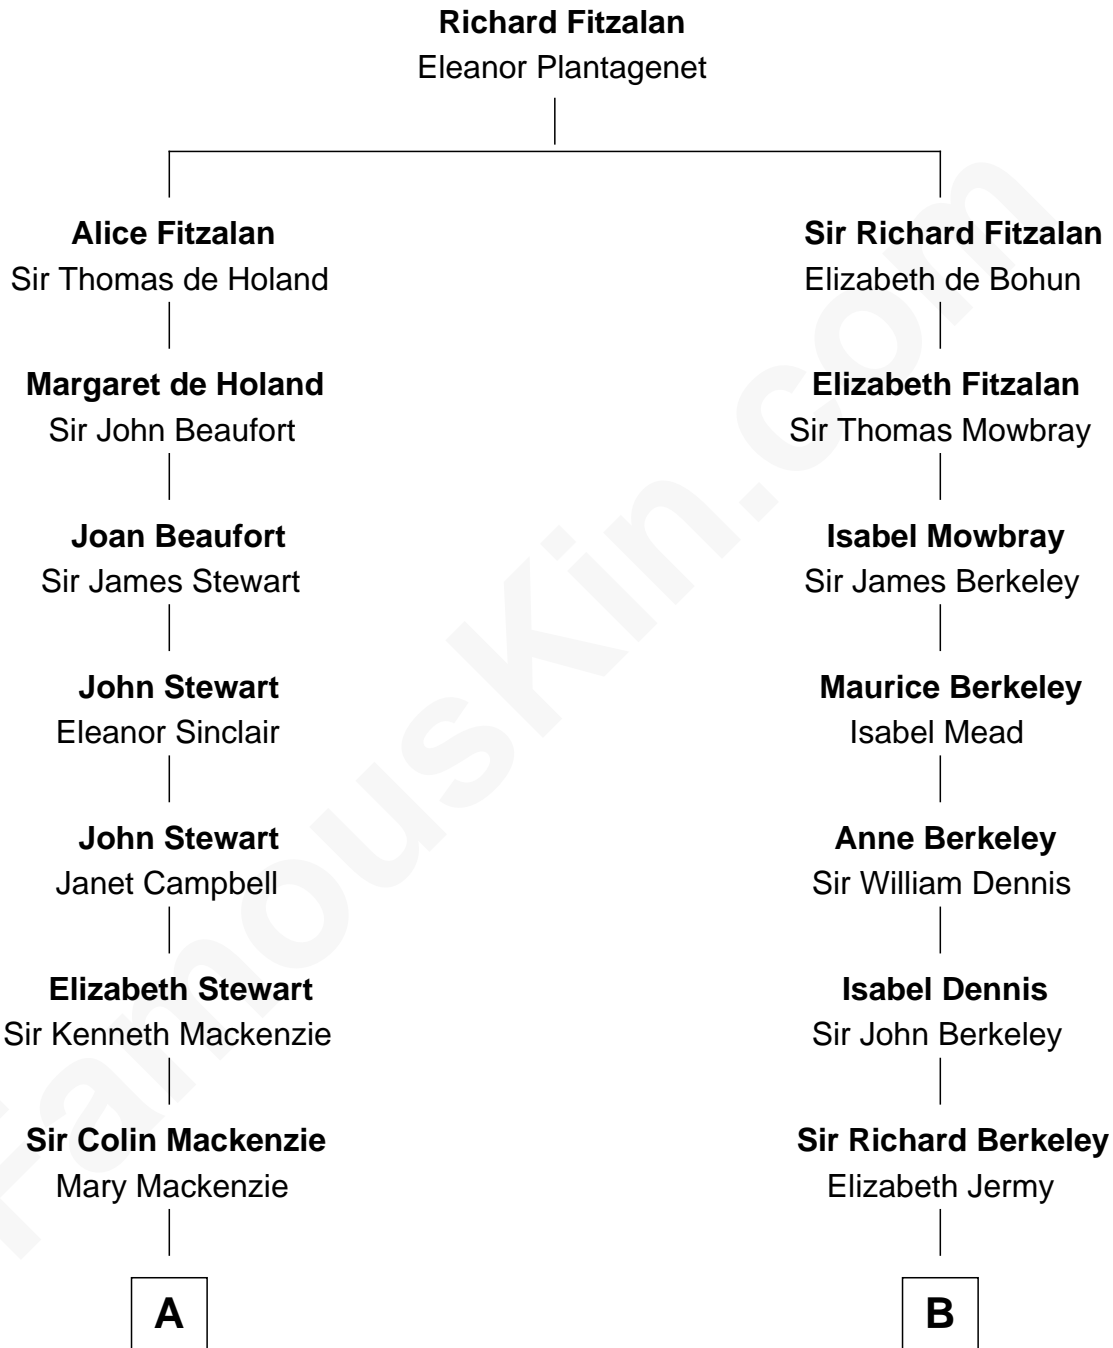

**FamousKin.com**  
**Relationship Chart of**  
**Theodore Roosevelt**  
*26th U.S. President*

**16th cousin 2 times removed of**  
**Robert Frost**  
*Poet and Playwright*

**C**

**William Prescott Frost**

Isabella Moodie

**Robert Frost**

*Poet and Playwright*

FamousKin.com