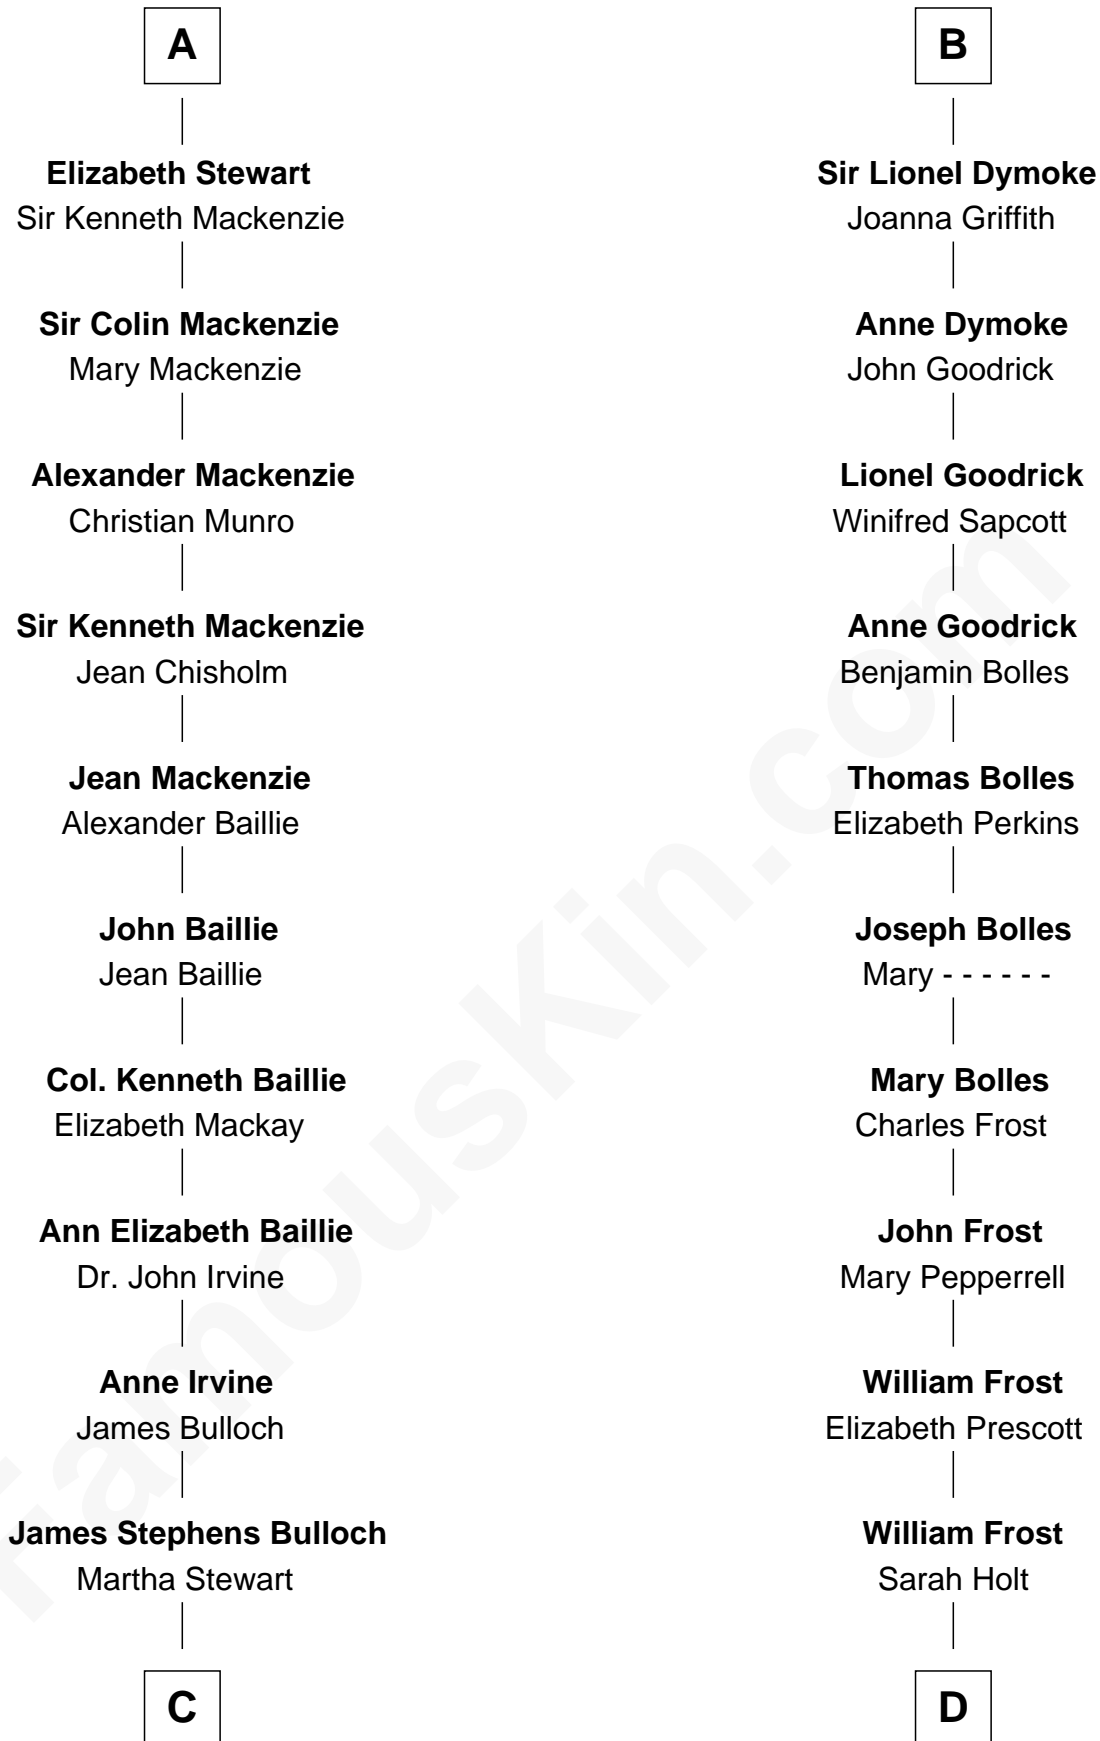

**FamousKin.com**  
**Relationship Chart of**  
**Theodore Roosevelt**  
*26th U.S. President*

**18th cousin 2 times removed of**  
**Robert Frost**  
*Poet and Playwright*

**C**

**Martha Bulloch**  
Theodore Roosevelt

**Theodore Roosevelt**  
*26th U.S. President*

**D**

**Samuel Abbott Frost**  
Mary Blunt

**William Prescott Frost**  
Judith Colcord

**William Prescott Frost**  
Isabella Moodie

**Robert Frost**  
*Poet and Playwright*