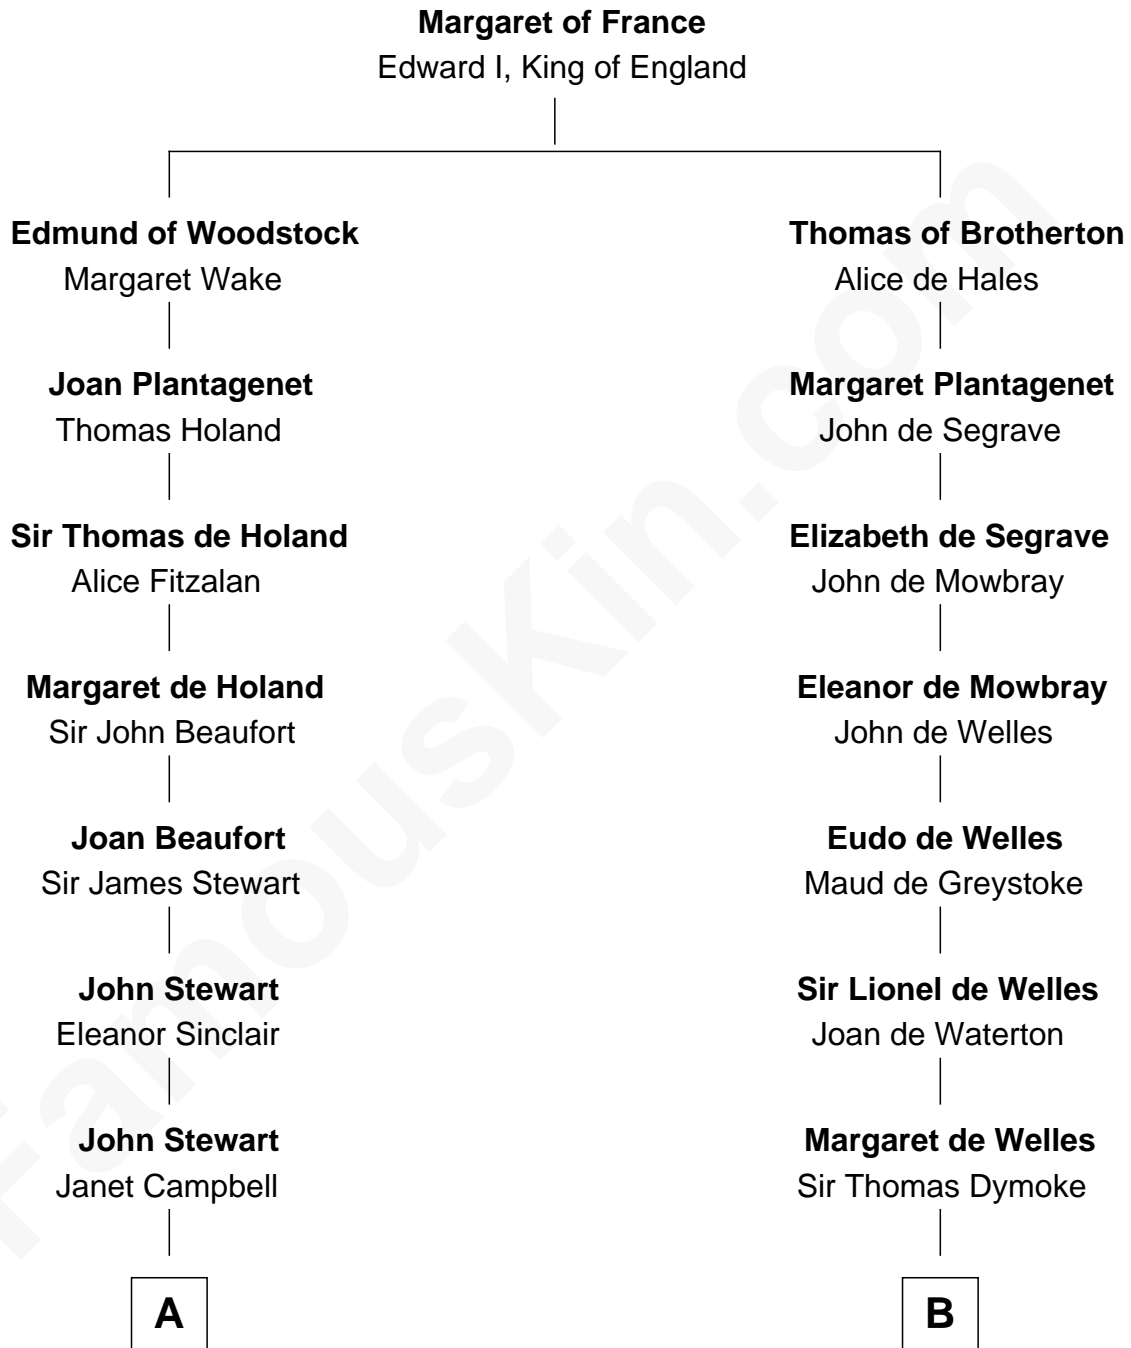

**FamousKin.com**  
**Relationship Chart of**  
**Theodore Roosevelt**  
*26th U.S. President*

**18th cousin 2 times removed of**  
**Robert Frost**  
*Poet and Playwright*

**C**

**Martha Bulloch**  
Theodore Roosevelt

**Theodore Roosevelt**  
*26th U.S. President*

**D**

**Samuel Abbott Frost**  
Mary Blunt

**William Prescott Frost**  
Judith Colcord

**William Prescott Frost**  
Isabella Moodie

**Robert Frost**  
*Poet and Playwright*