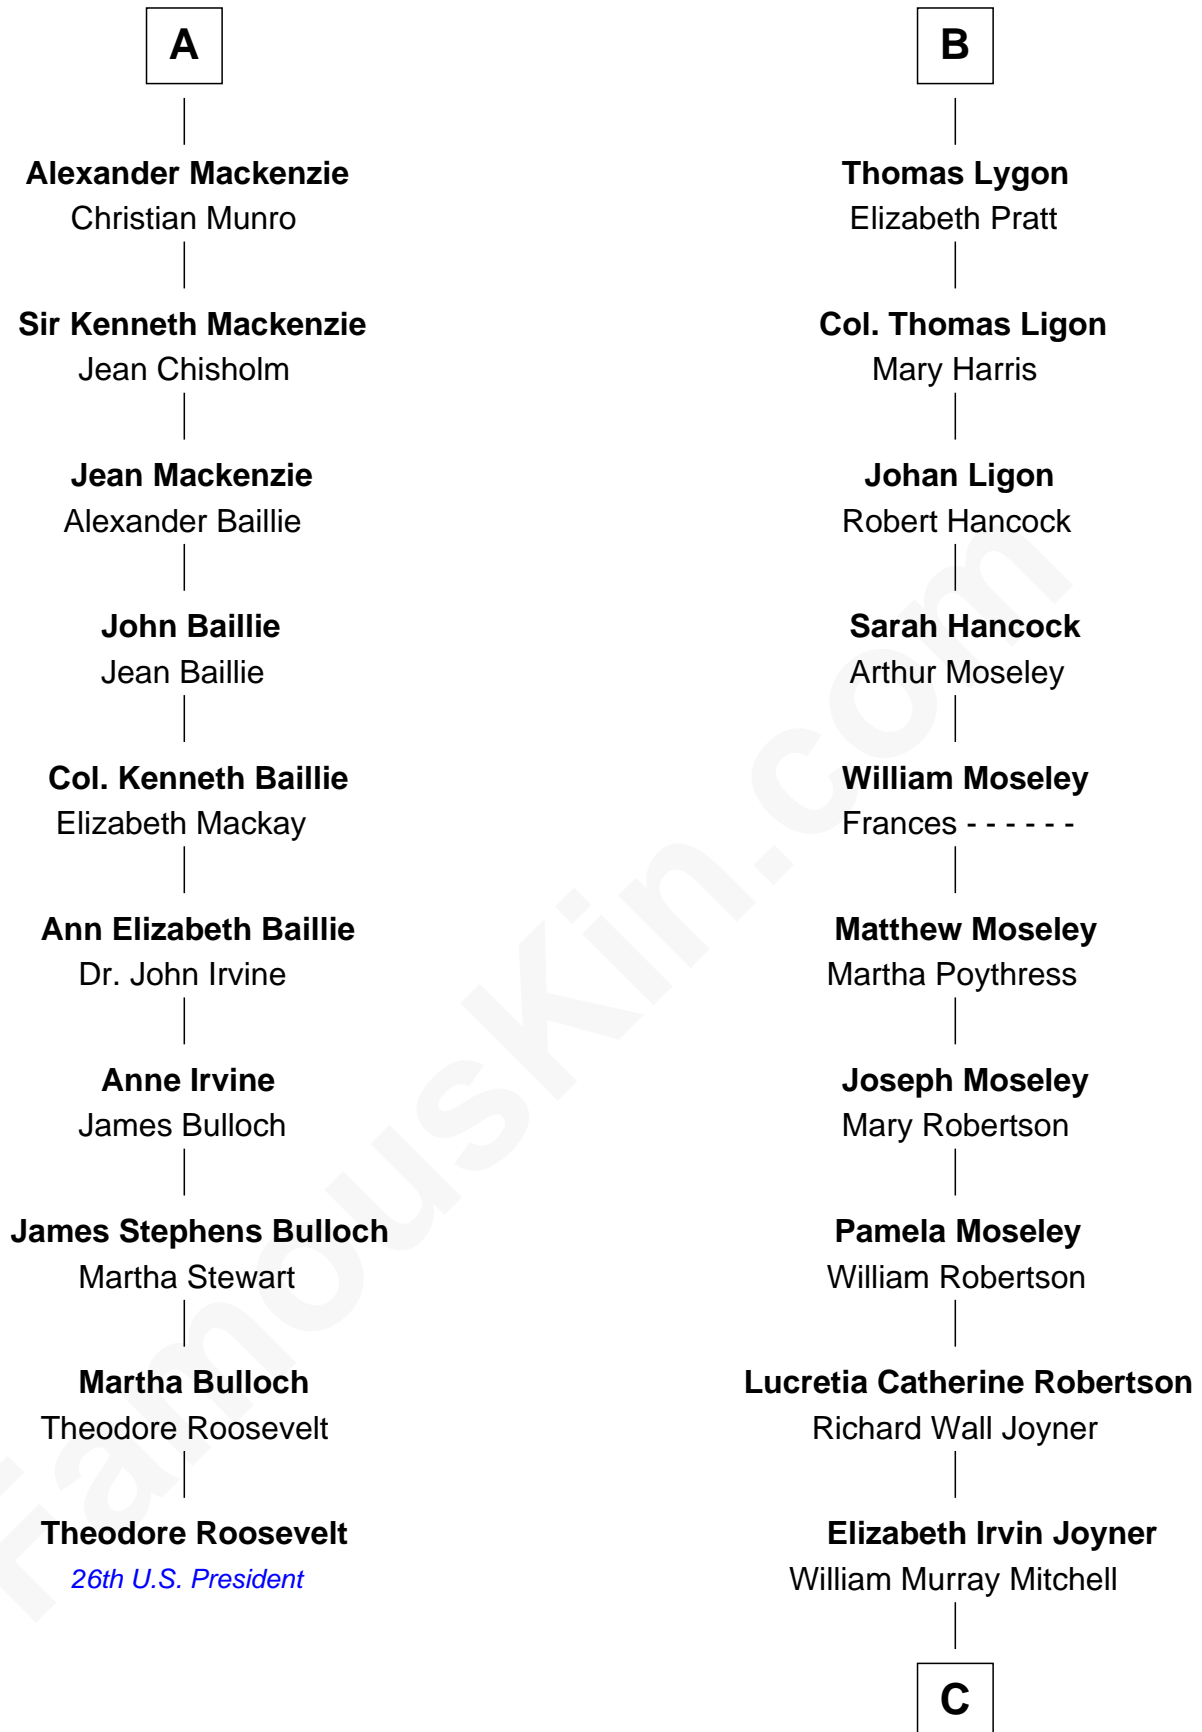

FamousKin.com
Relationship Chart of
Theodore Roosevelt
26th U.S. President

16th cousin 4 times removed of
Glenn Close
Movie, Television, and Stage Actress

C

Catherine Mitchell
Edwin Munford Taliaferro

Elizabeth Taliaferro
Edward Bennett Close

Dr. William Taliaferro Close
Elizabeth Mary H. Moore

Glenn Close
Movie, Television, and Stage Actress