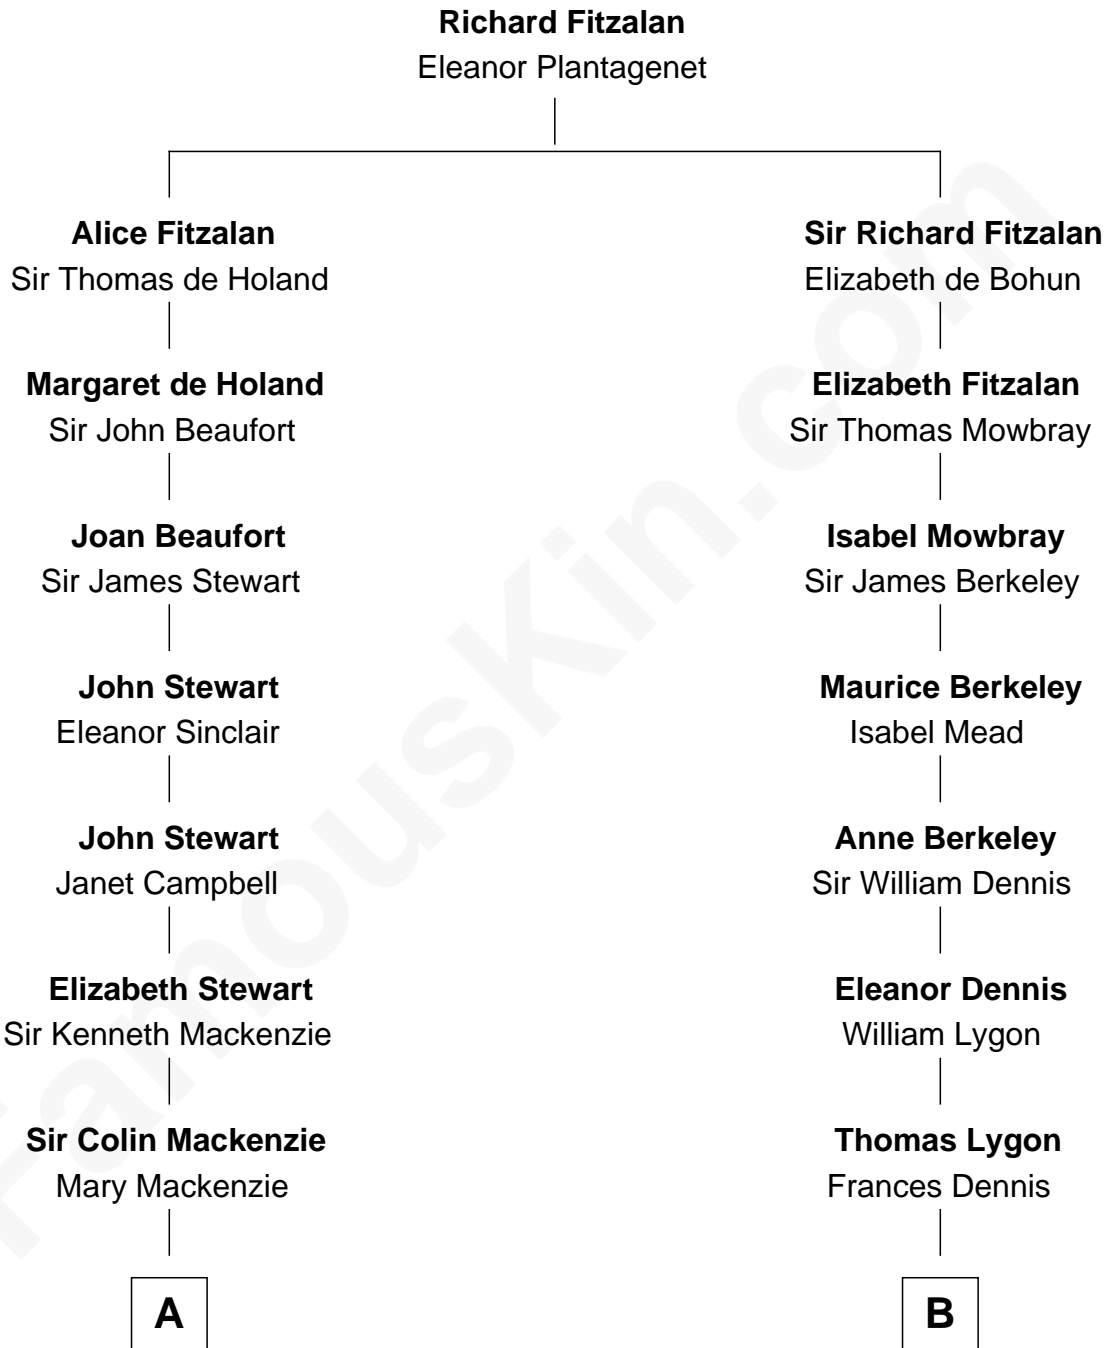

FamousKin.com
Relationship Chart of
Theodore Roosevelt
26th U.S. President

16th cousin 4 times removed of
Glenn Close
Movie, Television, and Stage Actress

C

Catherine Mitchell
Edwin Munford Taliaferro

Elizabeth Taliaferro
Edward Bennett Close

Dr. William Taliaferro Close
Elizabeth Mary H. Moore

Glenn Close
Movie, Television, and Stage Actress