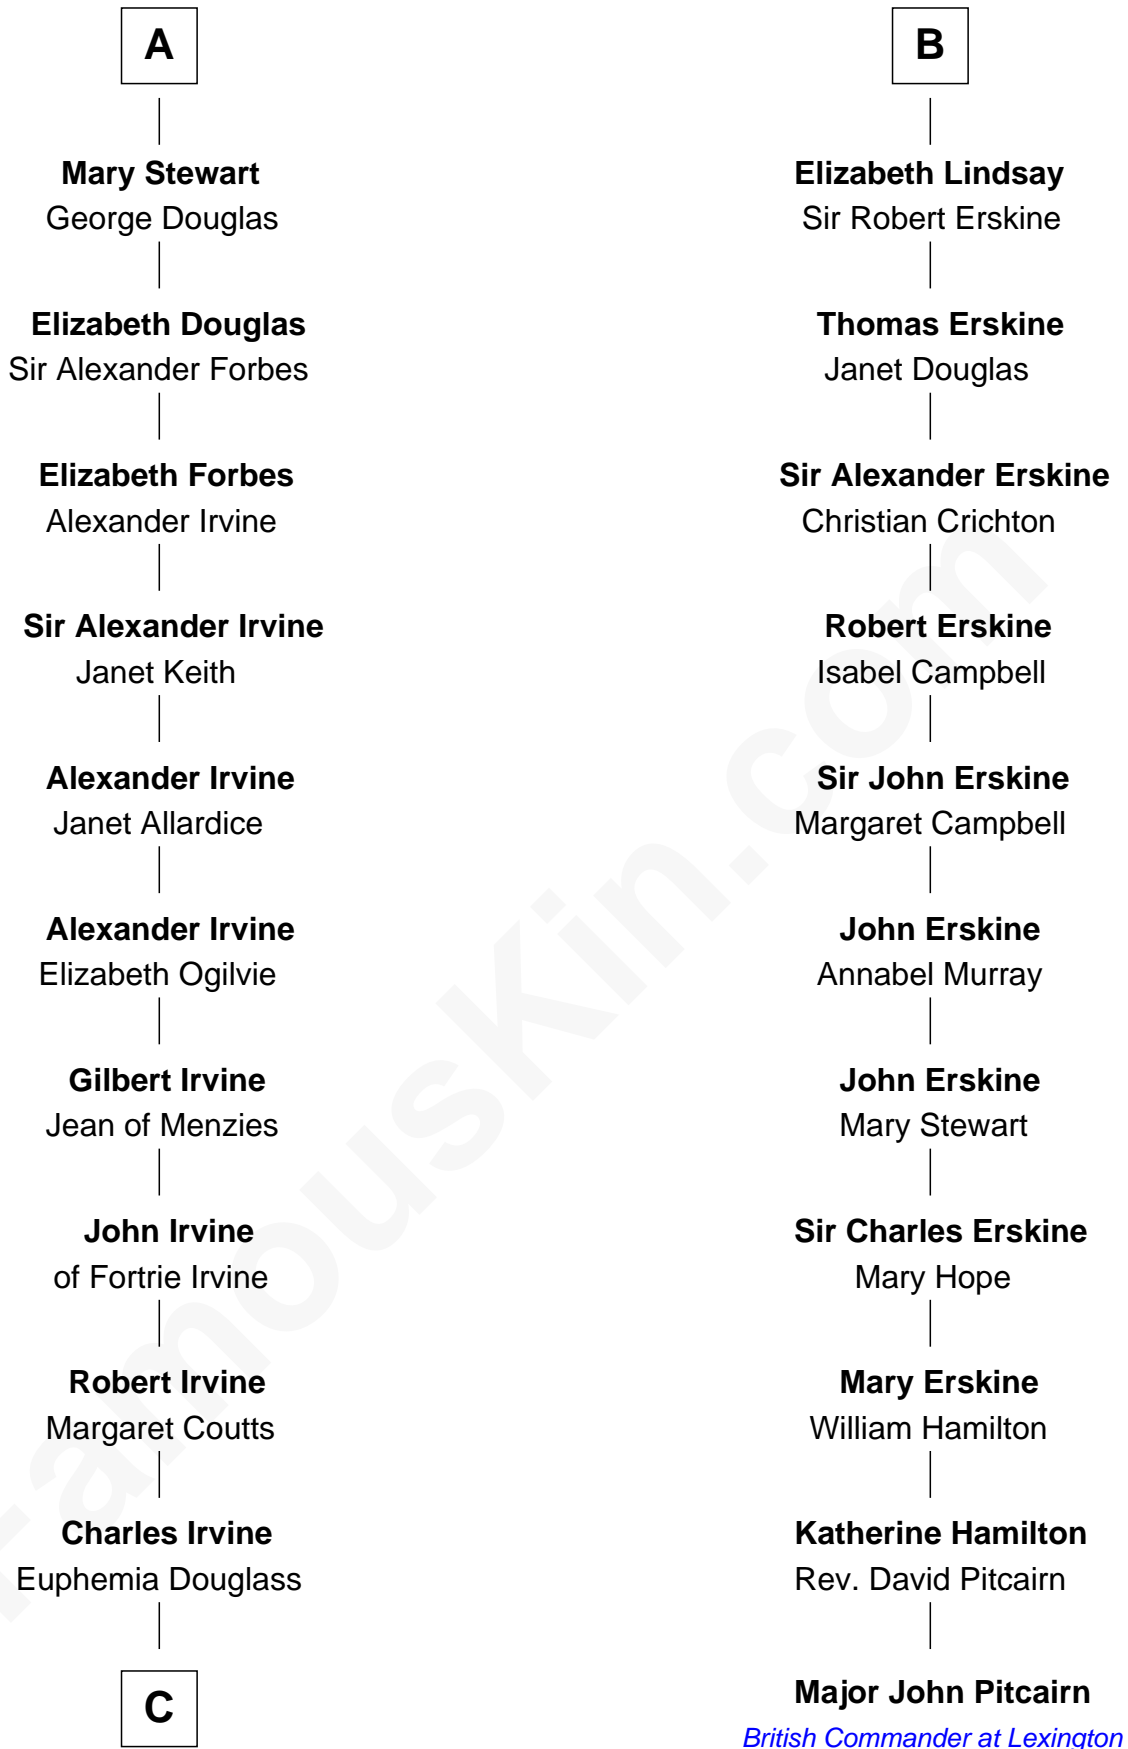

FamousKin.com
Relationship Chart of
Theodore Roosevelt
26th U.S. President

17th cousin 4 times removed of
Major John Pitcairn
British Commander at Battle of Lexington

C

Dr. John Irvine
Ann Elizabeth Baillie

Anne Irvine
James Bulloch

James Stephens Bulloch
Martha Stewart

Martha Bulloch
Theodore Roosevelt

Theodore Roosevelt
26th U.S. President

FamousKin.com