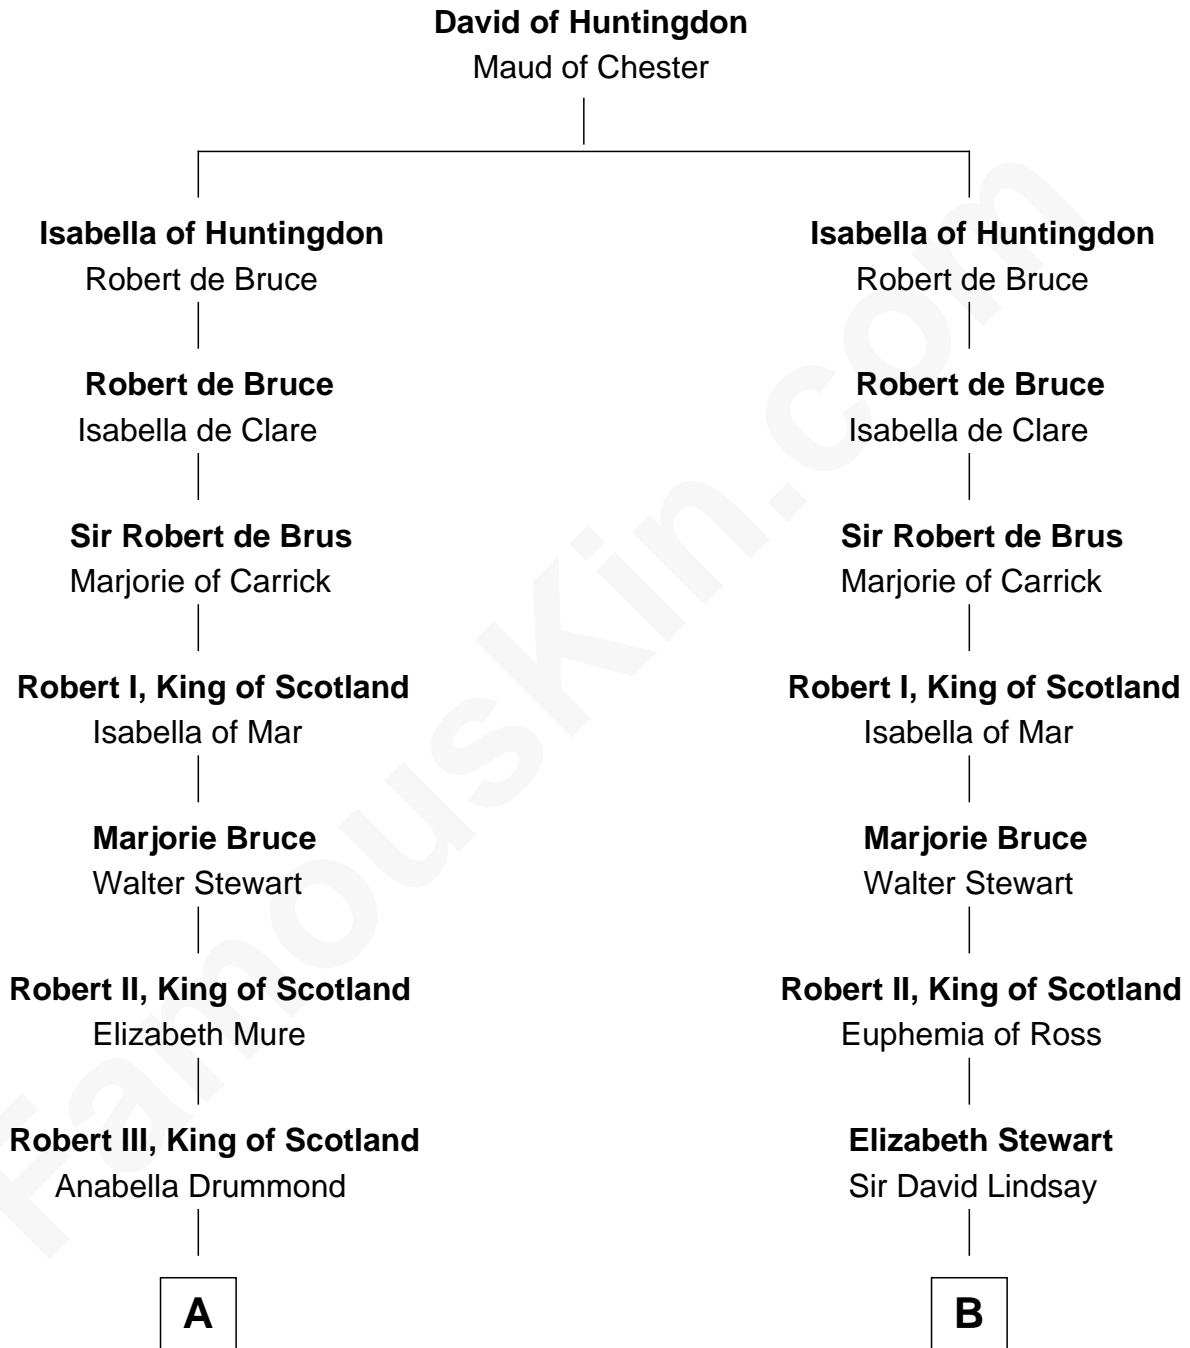

FamousKin.com
Relationship Chart of
Theodore Roosevelt
26th U.S. President

17th cousin 4 times removed of
Major John Pitcairn
British Commander at Battle of Lexington

C

—
Dr. John Irvine
Ann Elizabeth Baillie

—
Anne Irvine
James Bulloch

—
James Stephens Bulloch
Martha Stewart

—
Martha Bulloch
Theodore Roosevelt

—
Theodore Roosevelt
26th U.S. President

FamousKin.com