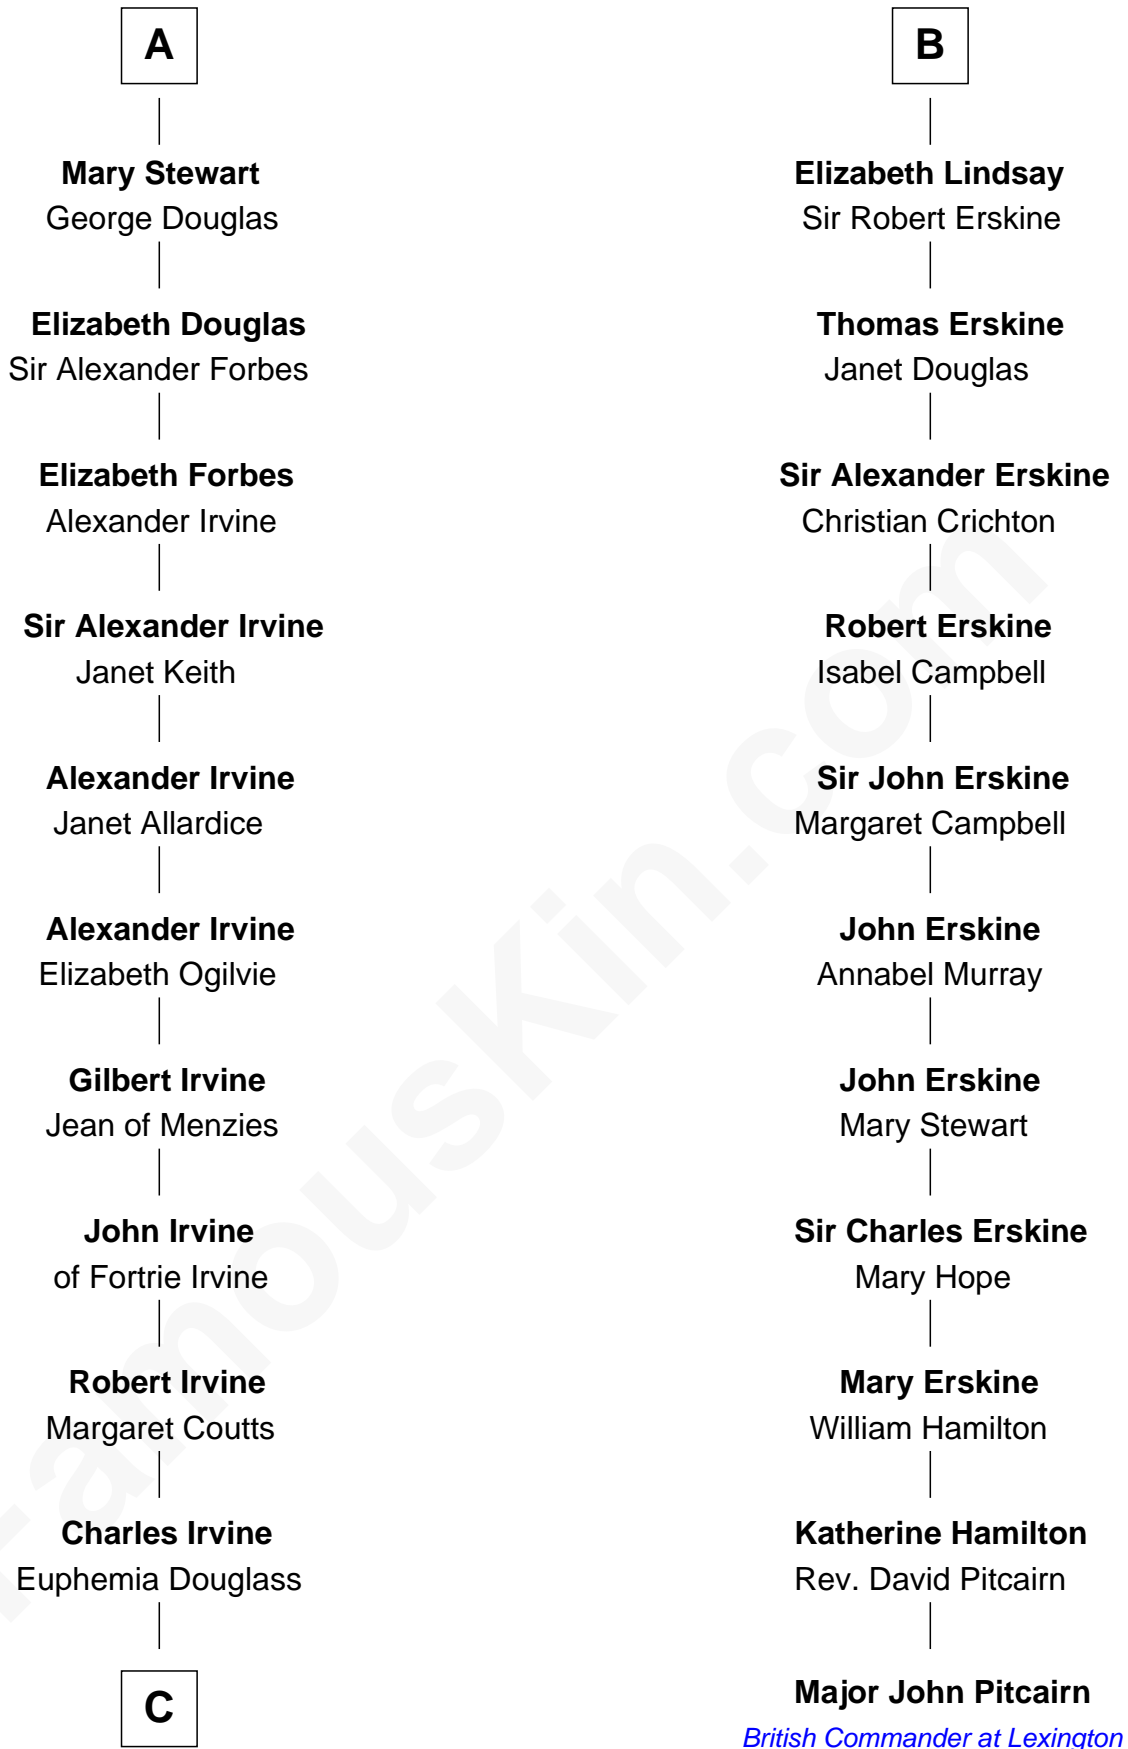

FamousKin.com
Relationship Chart of
Theodore Roosevelt
26th U.S. President

17th cousin 4 times removed of
Major John Pitcairn
British Commander at Battle of Lexington

C

—
Dr. John Irvine
Ann Elizabeth Baillie

—
Anne Irvine
James Bulloch

—
James Stephens Bulloch
Martha Stewart

—
Martha Bulloch
Theodore Roosevelt

—
Theodore Roosevelt
26th U.S. President

FamousKin.com