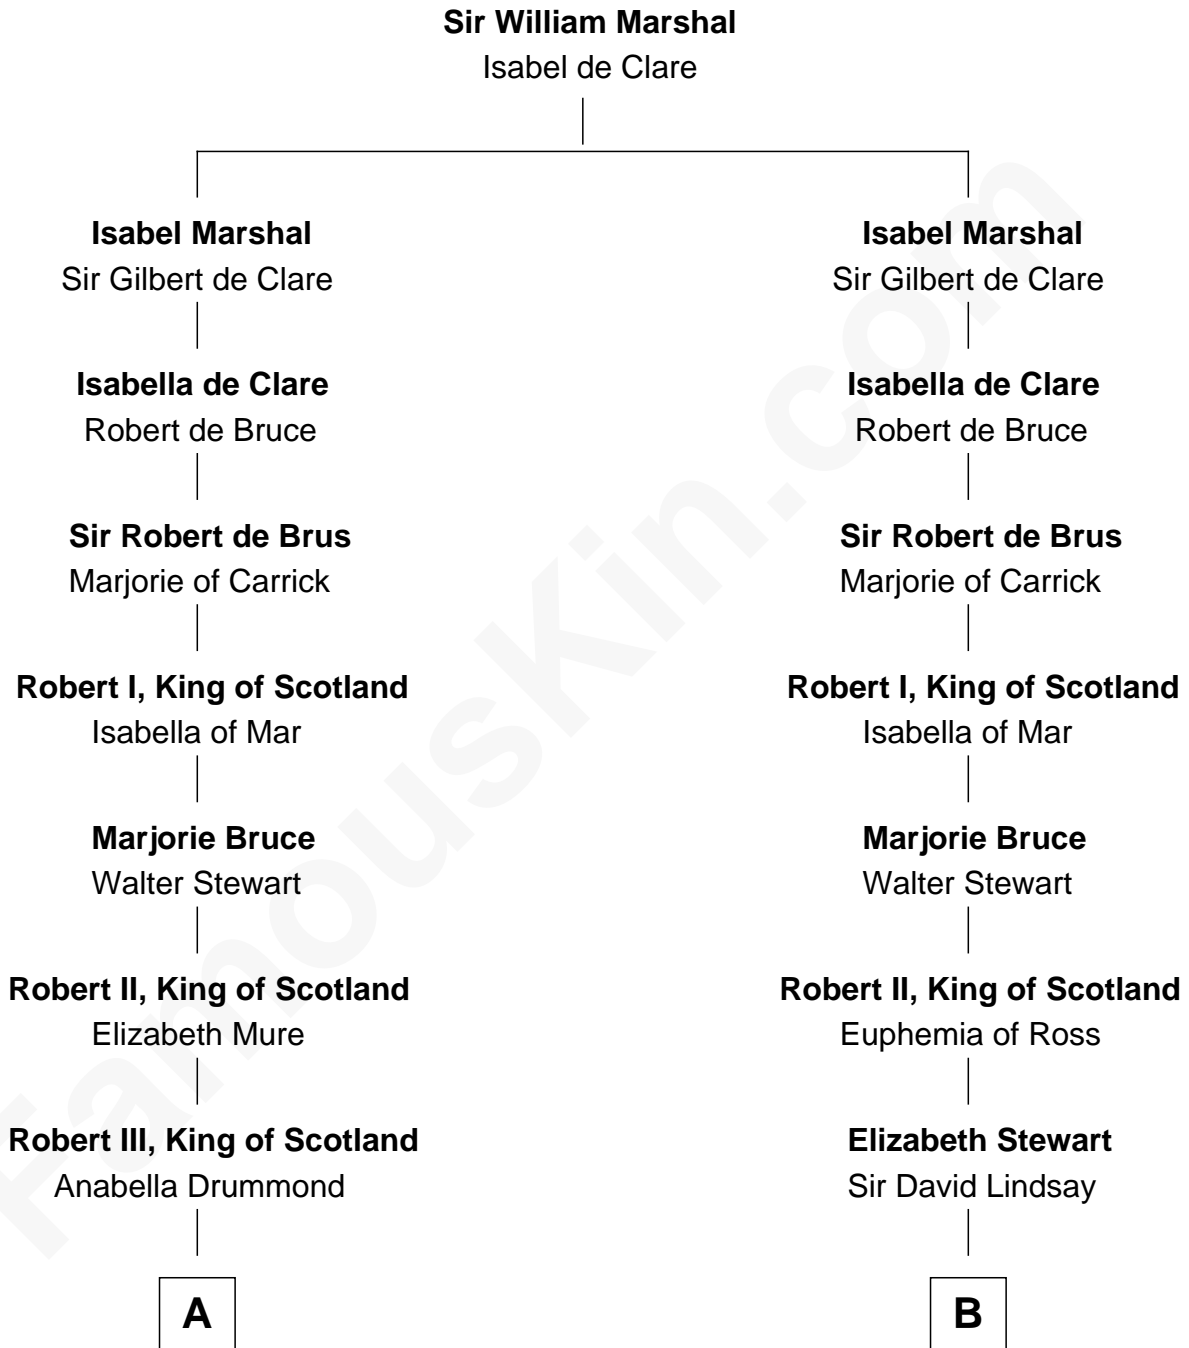

FamousKin.com
Relationship Chart of
Theodore Roosevelt
26th U.S. President

17th cousin 4 times removed of
Major John Pitcairn
British Commander at Battle of Lexington

C

—
Dr. John Irvine
Ann Elizabeth Baillie

—
Anne Irvine
James Bulloch

—
James Stephens Bulloch
Martha Stewart

—
Martha Bulloch
Theodore Roosevelt

—
Theodore Roosevelt
26th U.S. President

FamousKin.com