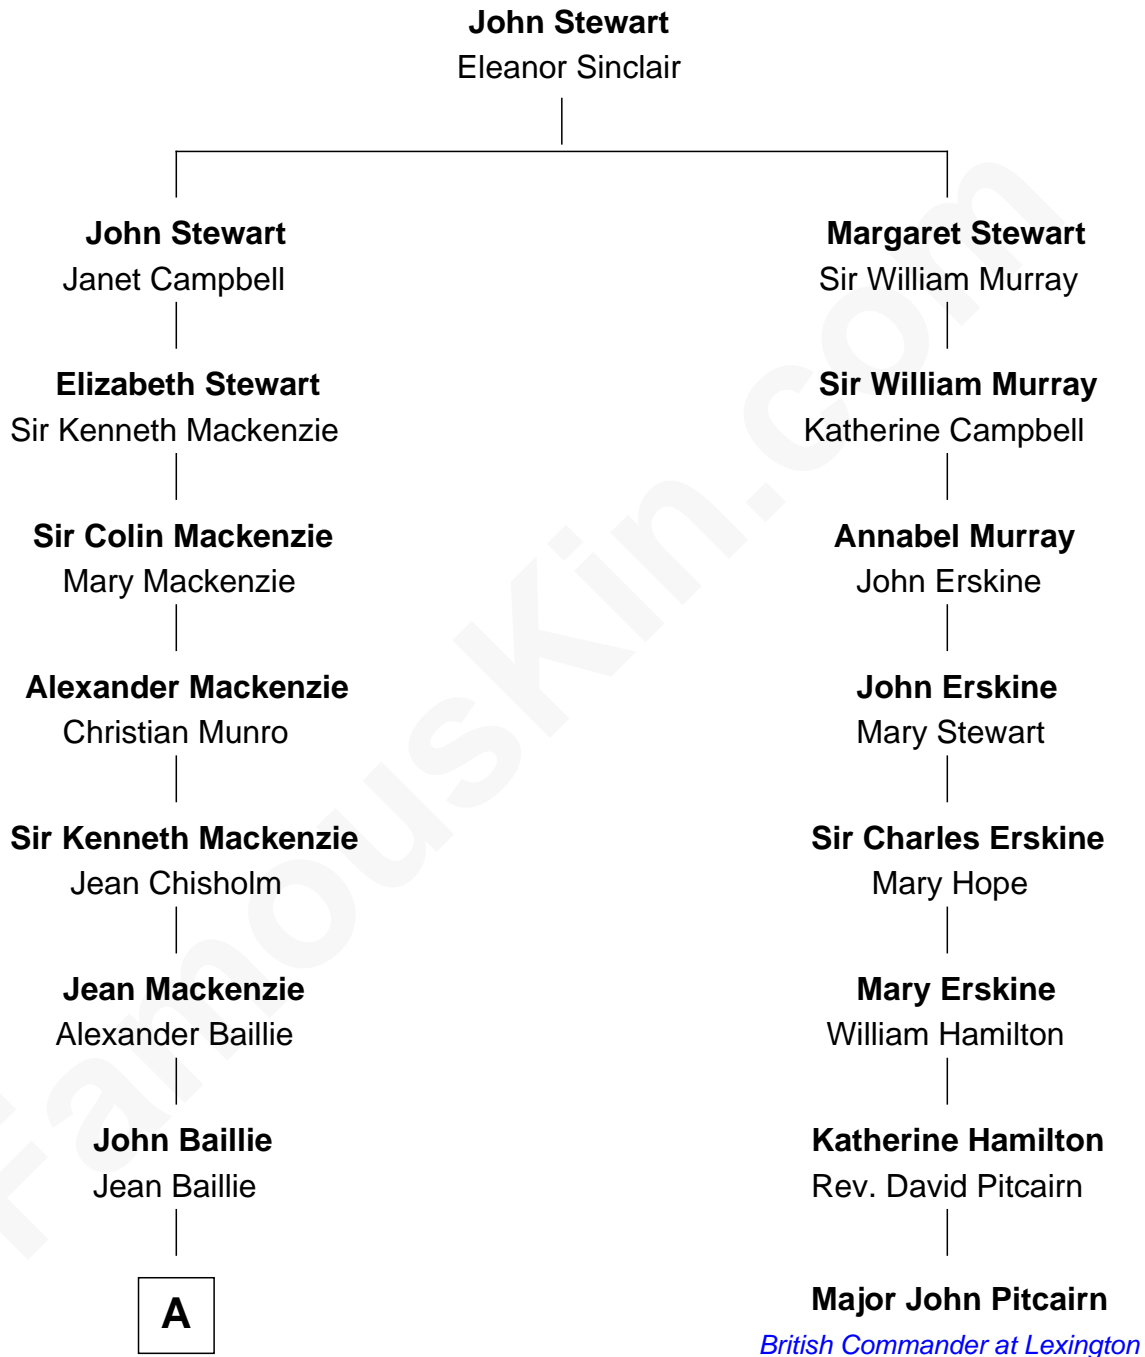

**FamousKin.com**  
**Relationship Chart of**  
**Theodore Roosevelt**  
*26th U.S. President*

7th cousin 5 times removed of  
**Major John Pitcairn**  
*British Commander at Battle of Lexington*

**A**

Col. Kenneth Baillie

Elizabeth Mackay

Ann Elizabeth Baillie

Dr. John Irvine

Anne Irvine

James Bulloch

James Stephens Bulloch

Martha Stewart

Martha Bulloch

Theodore Roosevelt

Theodore Roosevelt

*26th U.S. President*