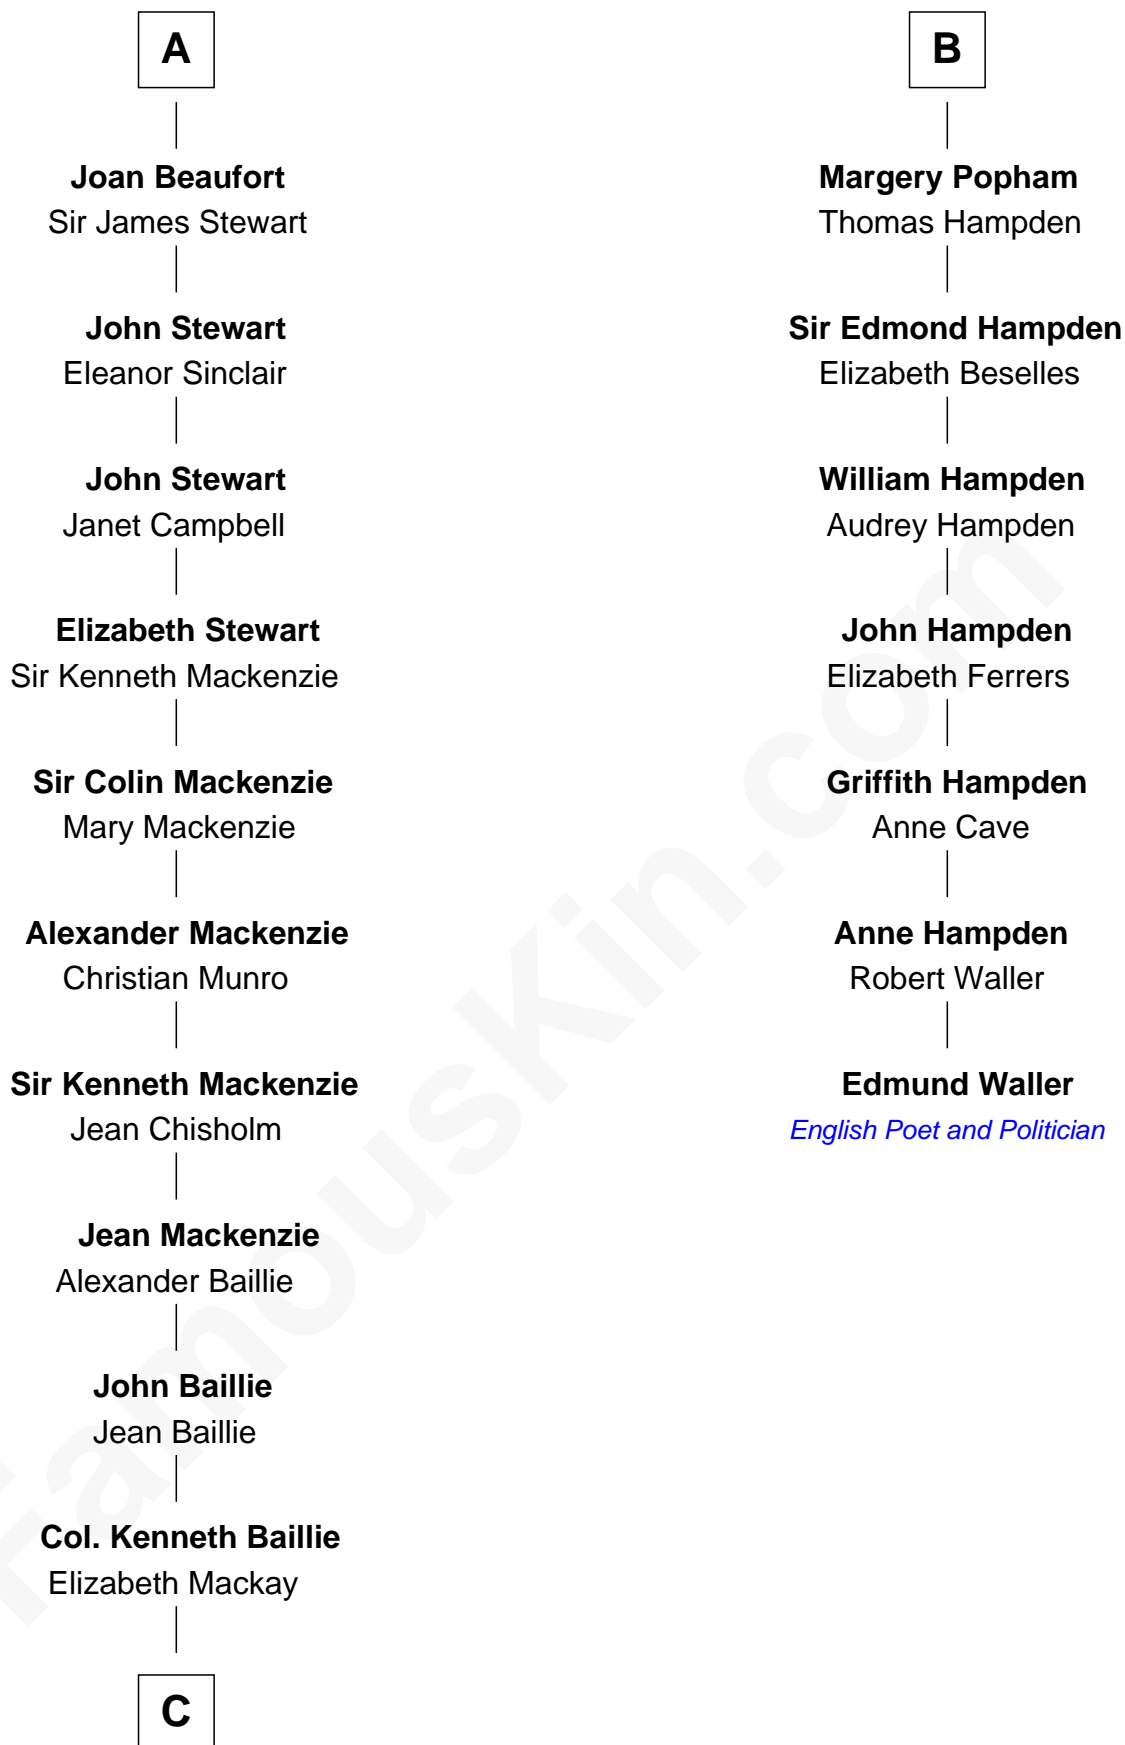

**FamousKin.com**  
**Relationship Chart of**  
**Theodore Roosevelt**  
*26th U.S. President*

**13th cousin 8 times removed of**  
**Edmund Waller**  
*English Poet and Politician*

**C**

Ann Elizabeth Baillie

Dr. John Irvine

Anne Irvine

James Bulloch

James Stephens Bulloch

Martha Stewart

Martha Bulloch

Theodore Roosevelt

Theodore Roosevelt

*26th U.S. President*