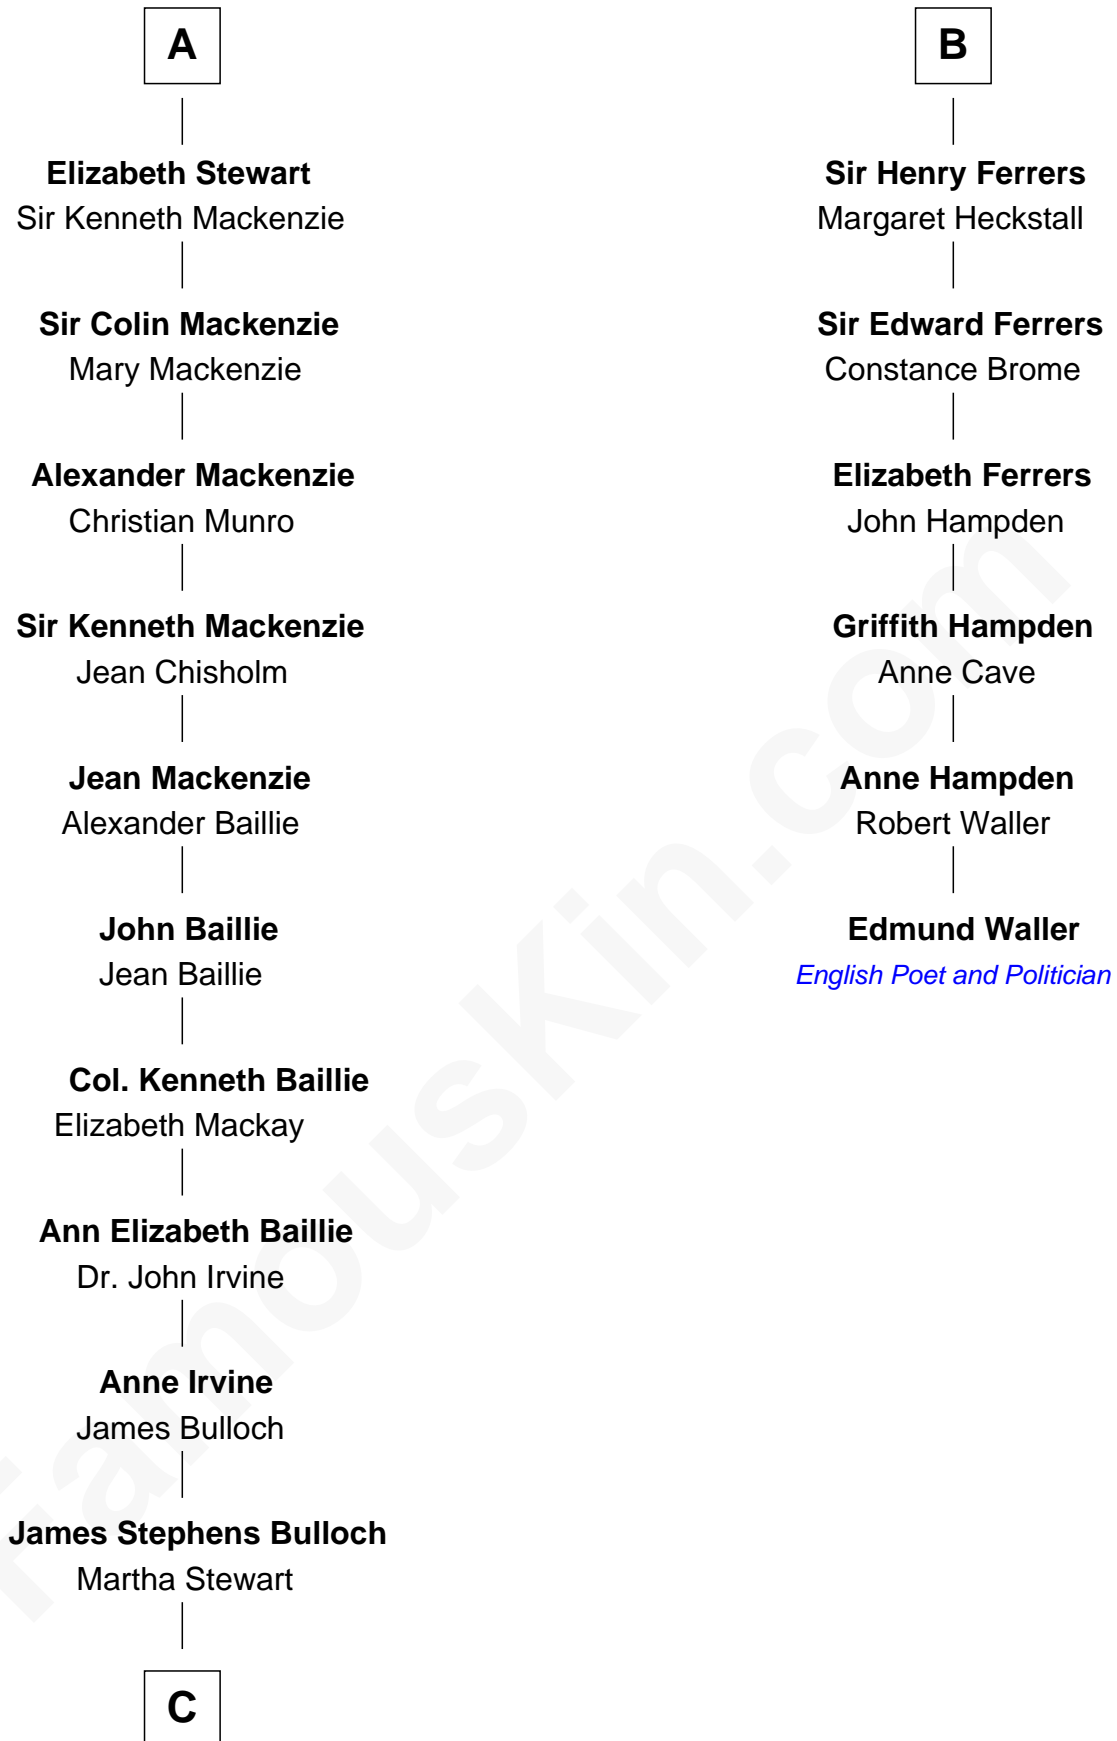

FamousKin.com
Relationship Chart of
Theodore Roosevelt
26th U.S. President

12th cousin 6 times removed of
Edmund Waller
English Poet and Politician

C

—
Martha Bulloch
Theodore Roosevelt

—
Theodore Roosevelt
26th U.S. President

FamousKin.com