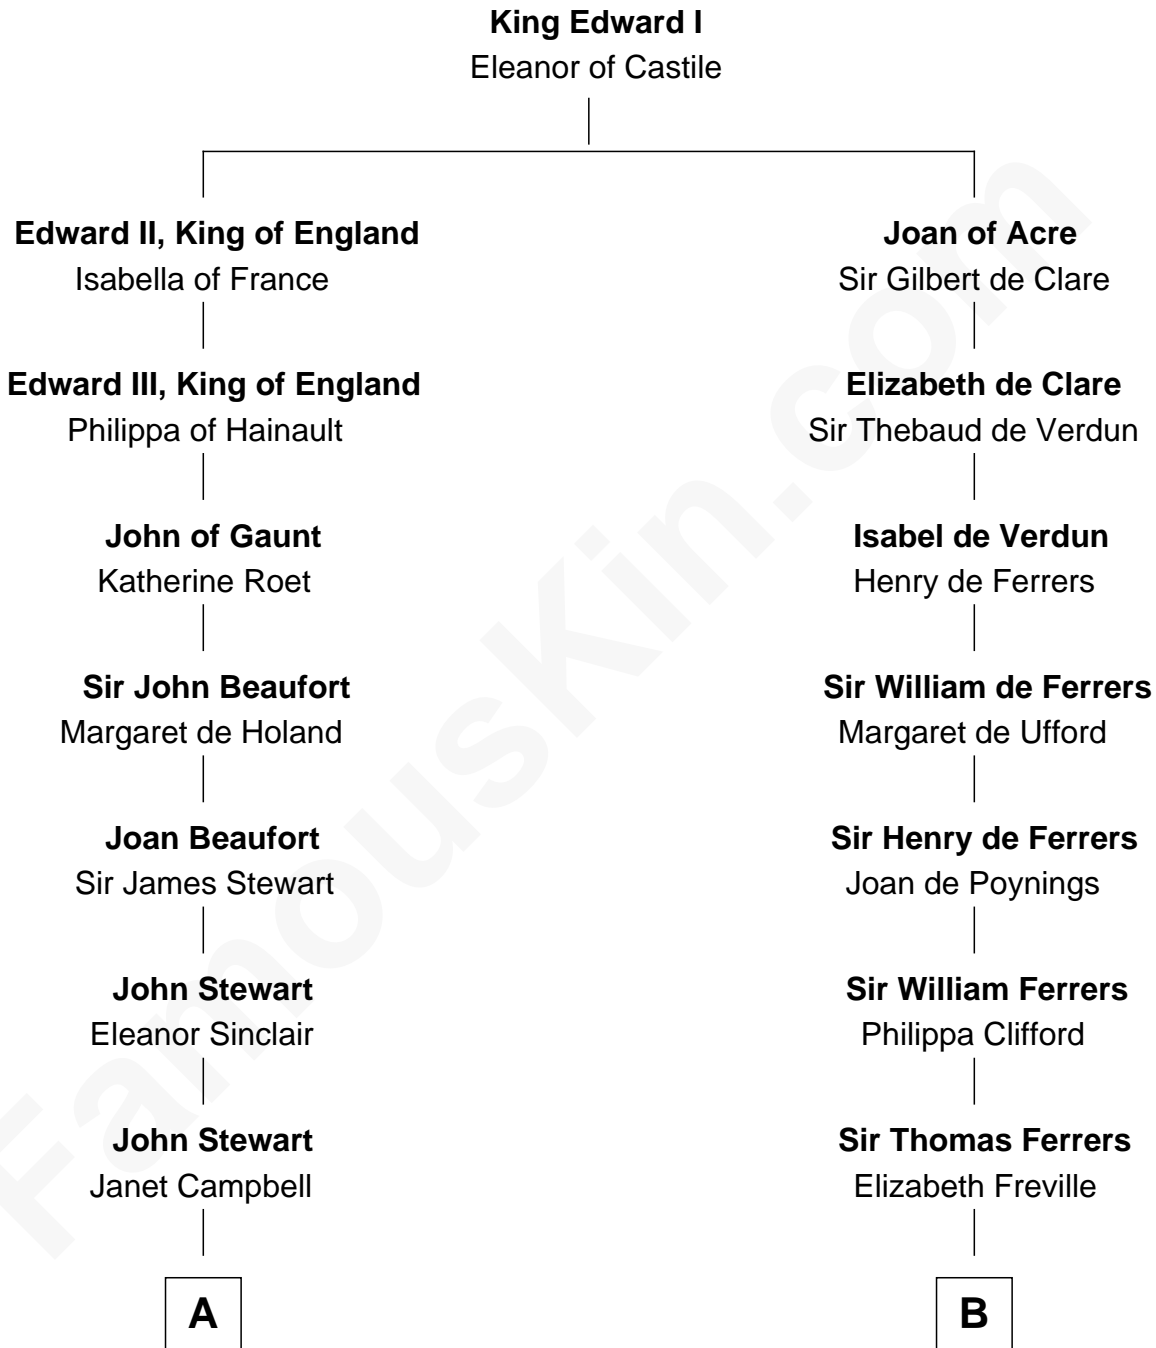

FamousKin.com
Relationship Chart of
Theodore Roosevelt
26th U.S. President

12th cousin 6 times removed of
Edmund Waller
English Poet and Politician

C

—
Martha Bulloch
Theodore Roosevelt

—
Theodore Roosevelt
26th U.S. President

FamousKin.com