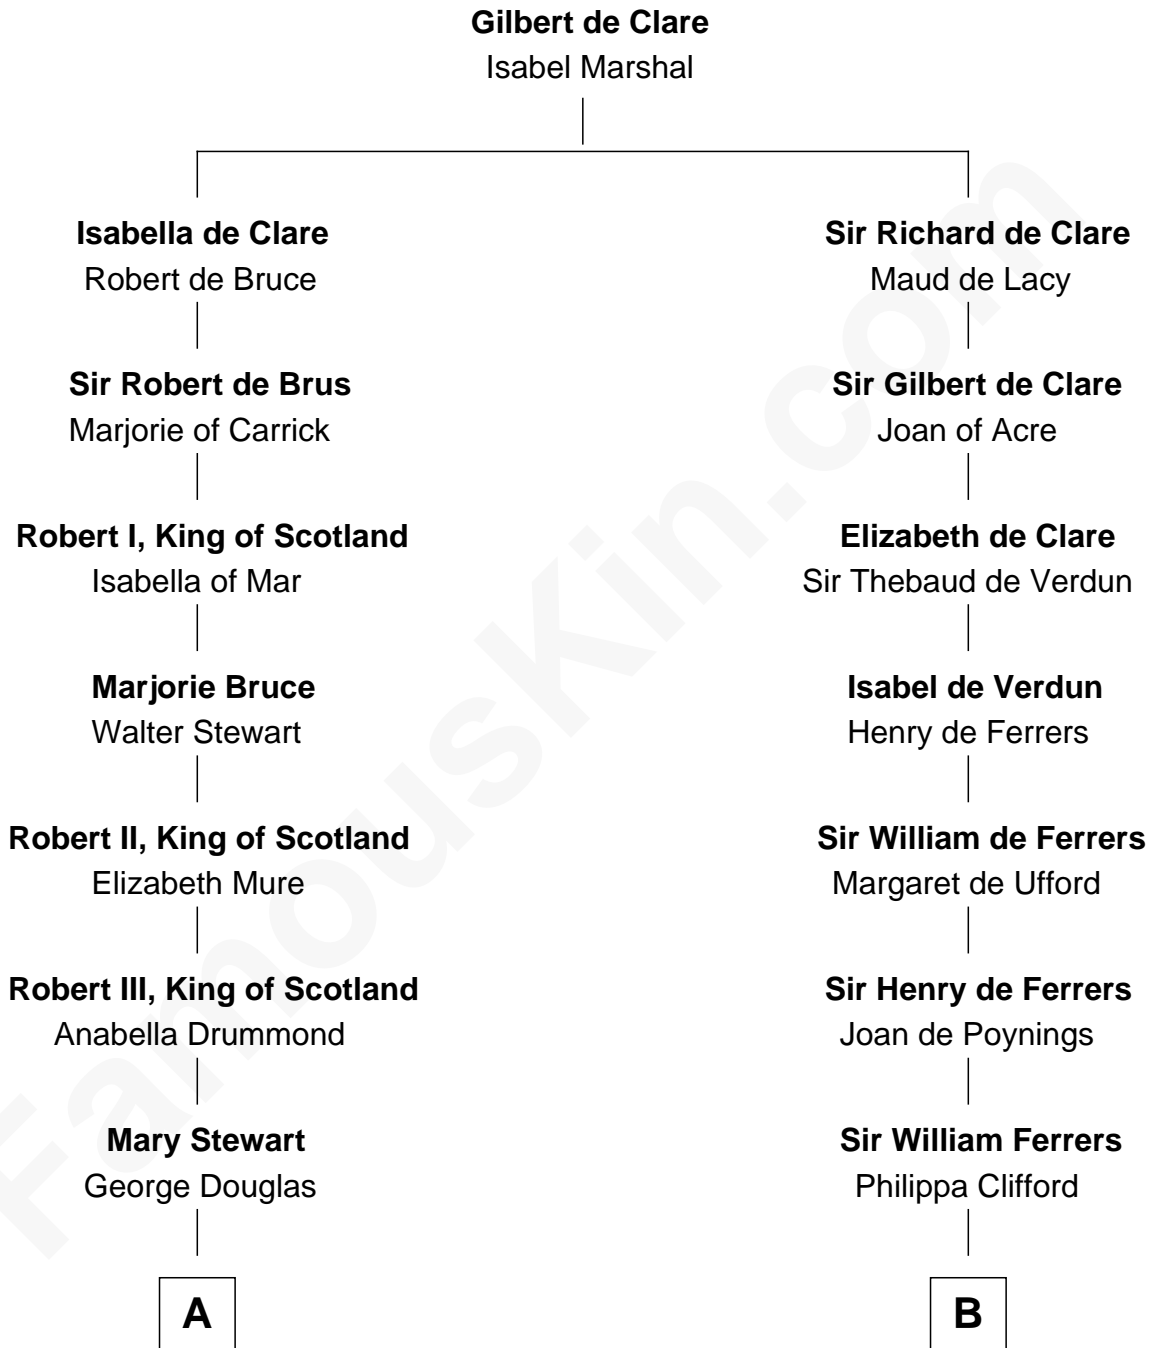

FamousKin.com
Relationship Chart of
Theodore Roosevelt
26th U.S. President

13th cousin 7 times removed of
Edmund Waller
English Poet and Politician

C

—
Anne Irvine
James Bulloch

—
James Stephens Bulloch
Martha Stewart

—
Martha Bulloch
Theodore Roosevelt

—
Theodore Roosevelt
26th U.S. President

FamousKin.com