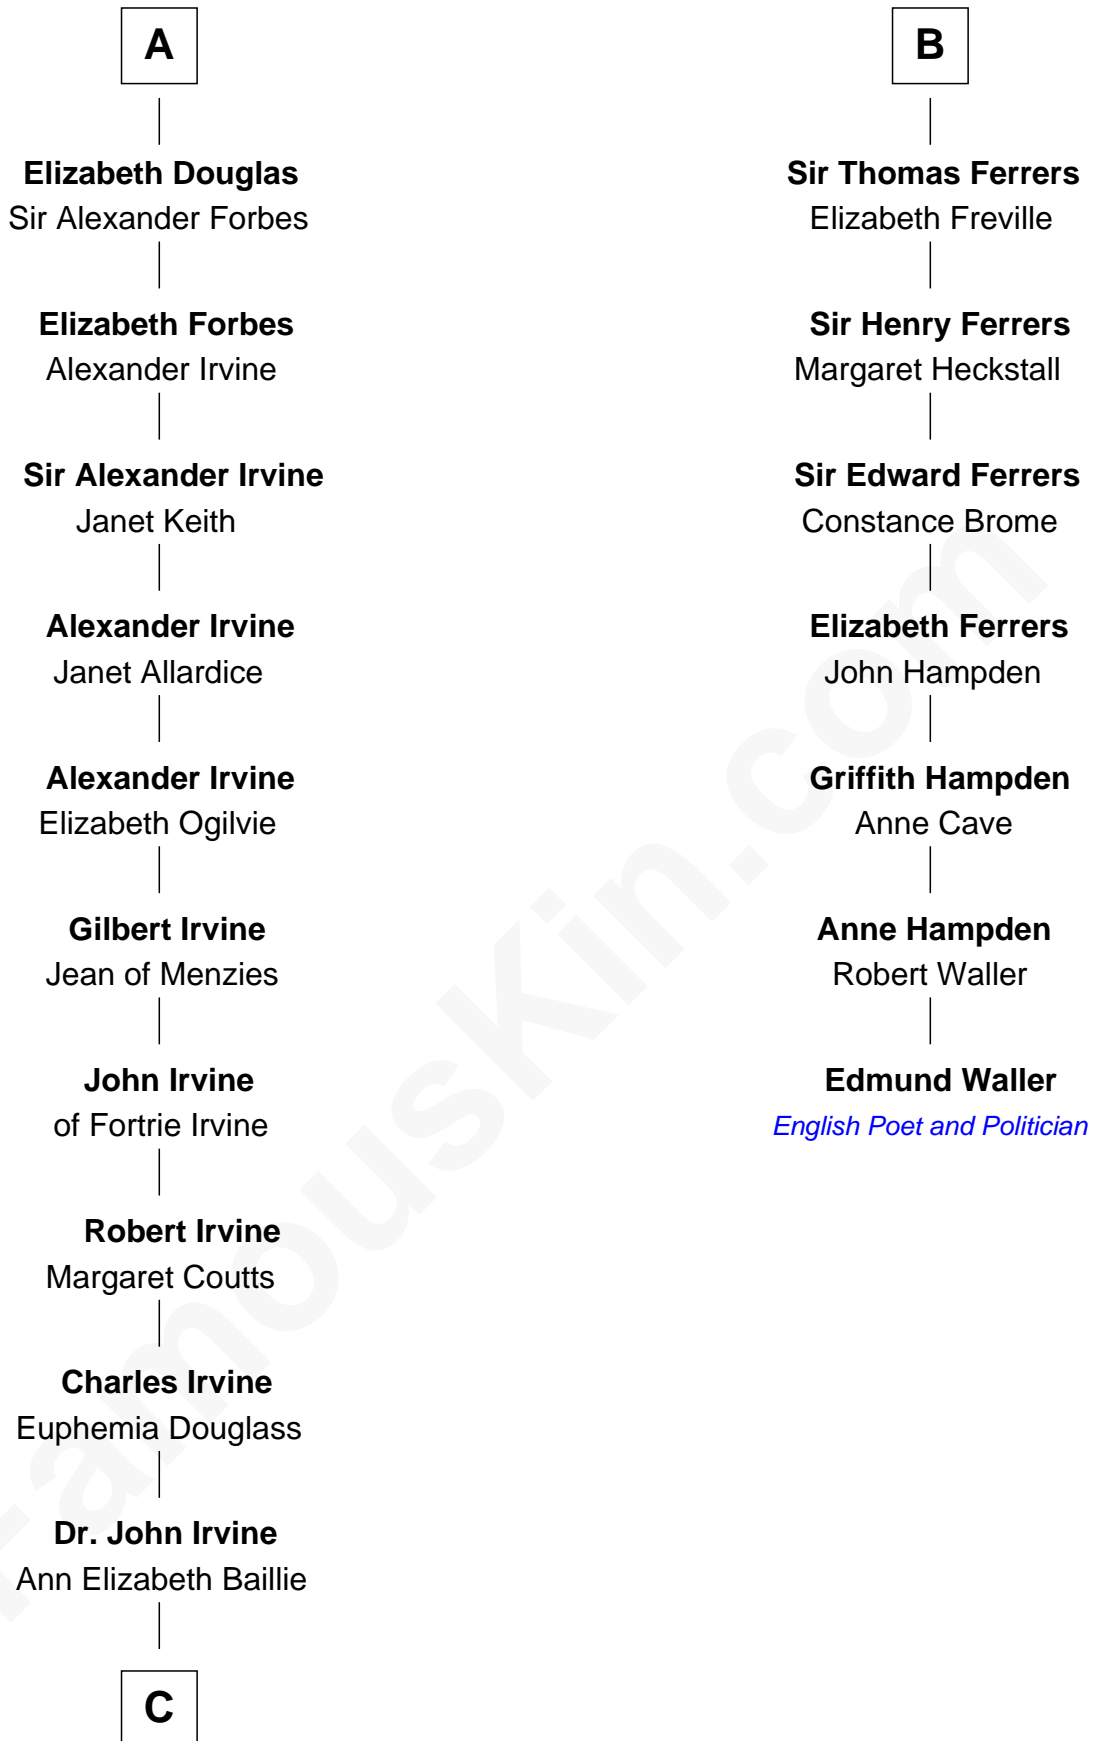

FamousKin.com
Relationship Chart of
Theodore Roosevelt
26th U.S. President

13th cousin 7 times removed of
Edmund Waller
English Poet and Politician

C

—
Anne Irvine
James Bulloch

—
James Stephens Bulloch
Martha Stewart

—
Martha Bulloch
Theodore Roosevelt

—
Theodore Roosevelt
26th U.S. President

FamousKin.com