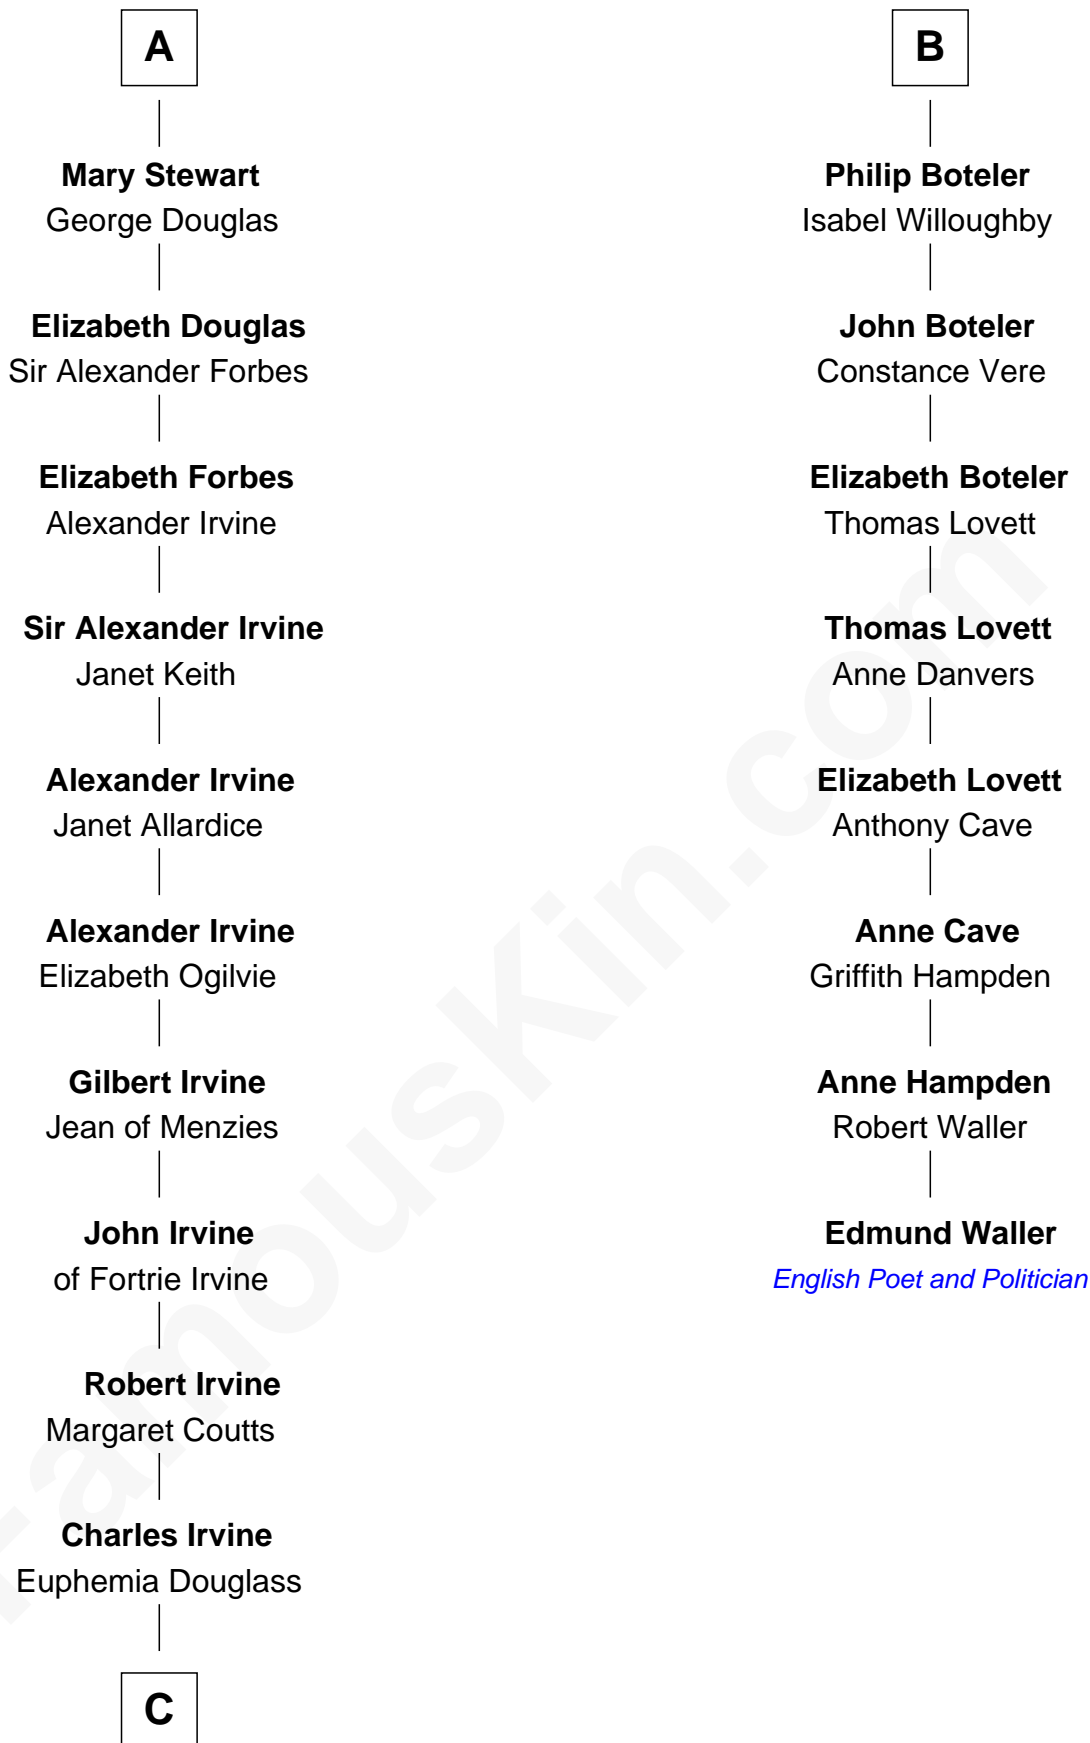

FamousKin.com
Relationship Chart of
Theodore Roosevelt
26th U.S. President

14th cousin 7 times removed of
Edmund Waller
English Poet and Politician

C

—
Dr. John Irvine
Ann Elizabeth Baillie

—
Anne Irvine
James Bulloch

—
James Stephens Bulloch
Martha Stewart

—
Martha Bulloch
Theodore Roosevelt

—
Theodore Roosevelt
26th U.S. President

FamousKin.com