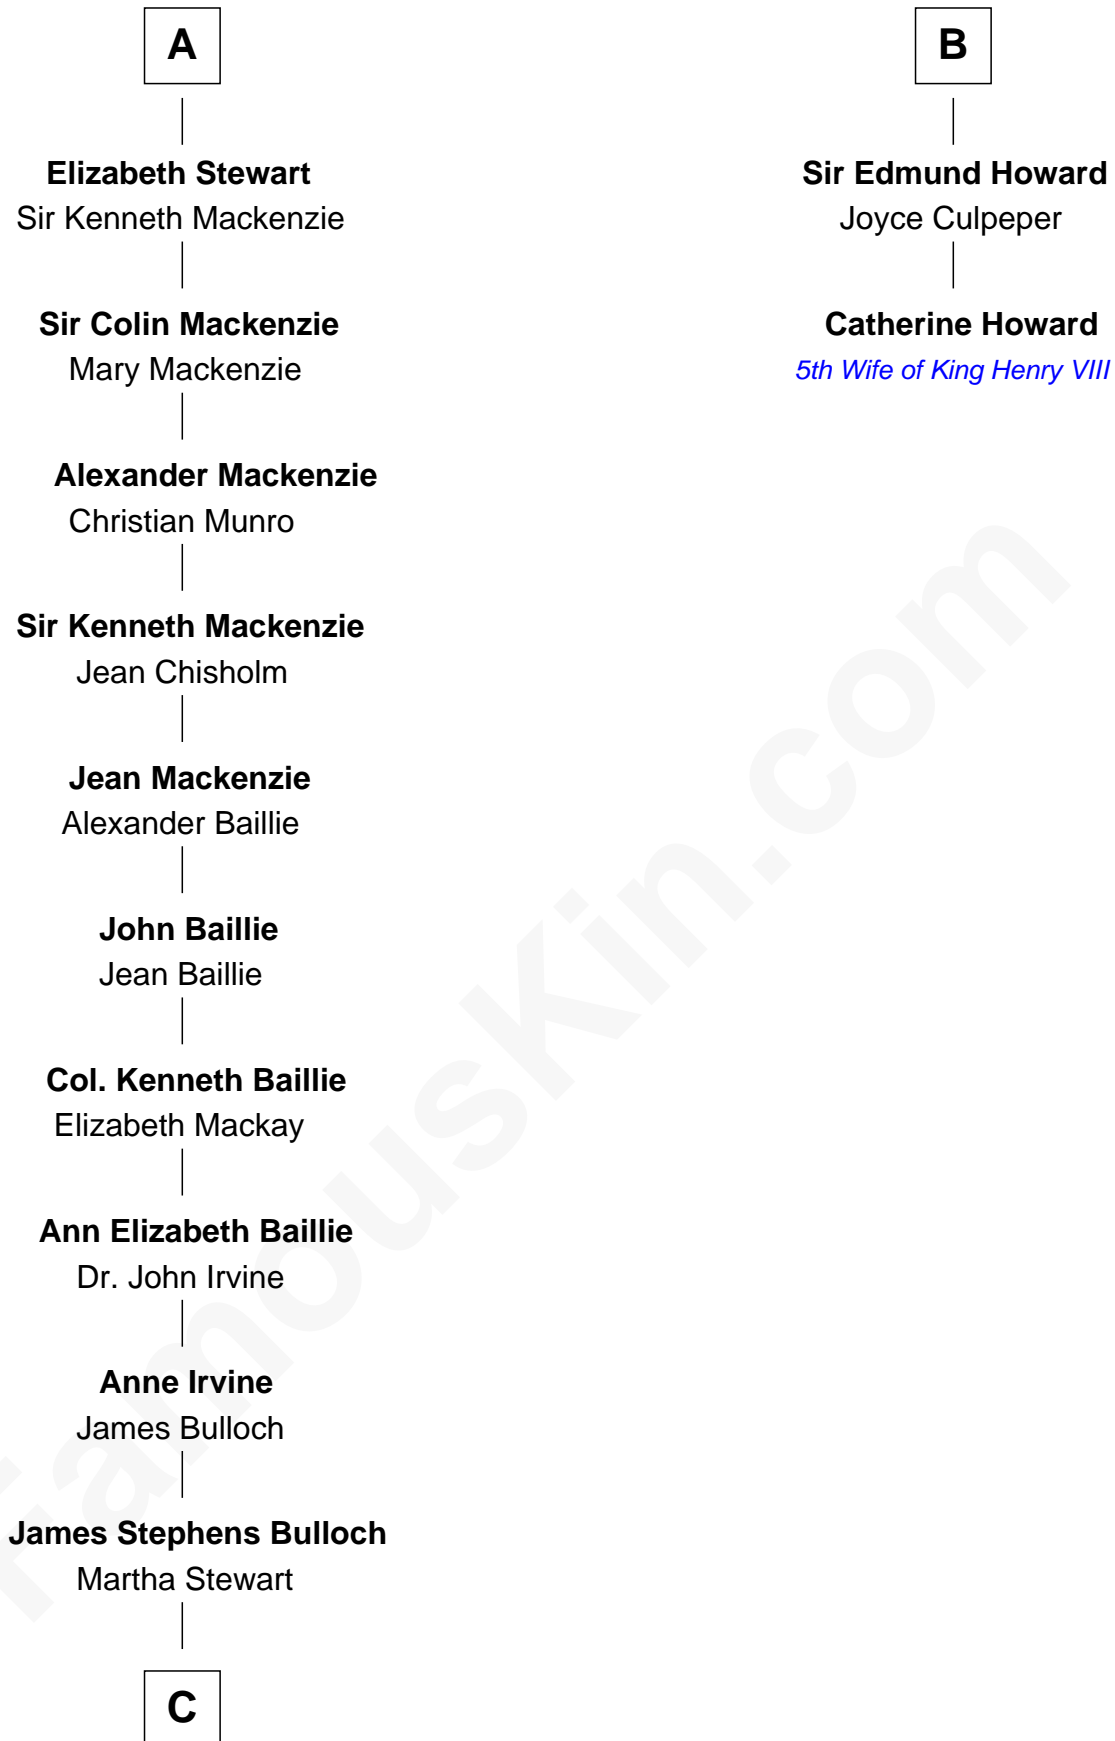

FamousKin.com
Relationship Chart of
Theodore Roosevelt
26th U.S. President

8th cousin 10 times removed of
Catherine Howard
5th Wife of King Henry VIII

C

—
Martha Bulloch
Theodore Roosevelt

—
Theodore Roosevelt
26th U.S. President

FamousKin.com