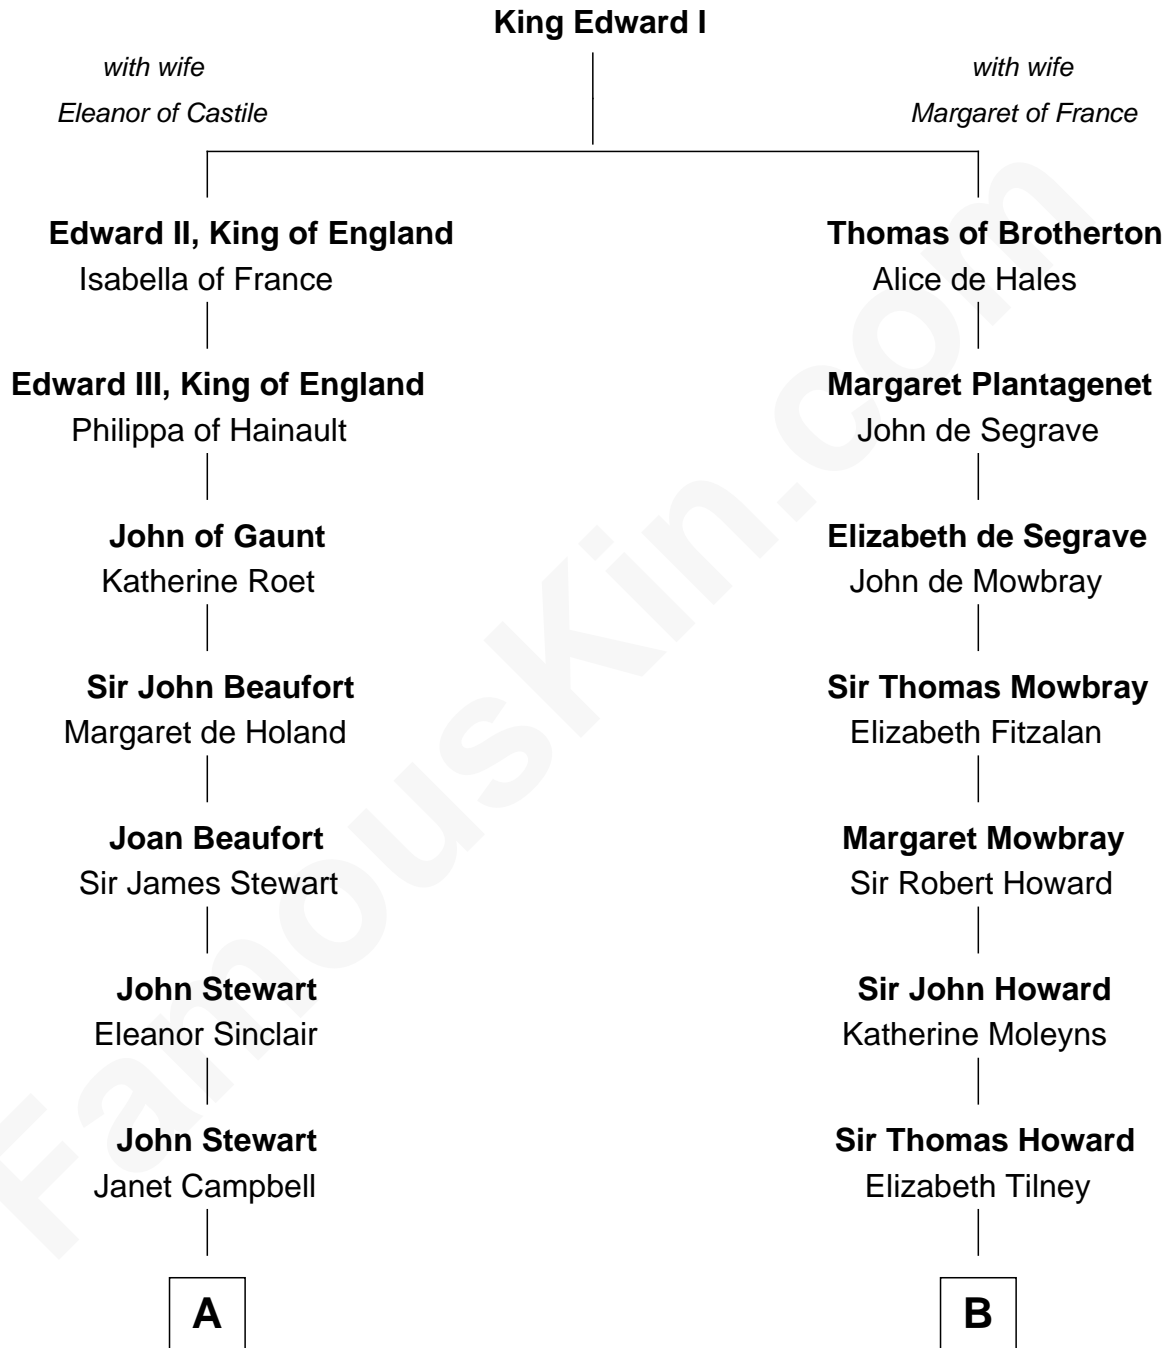

FamousKin.com
Relationship Chart of
Theodore Roosevelt
26th U.S. President

8th cousin 10 times removed of
Catherine Howard
5th Wife of King Henry VIII

C

—
Martha Bulloch
Theodore Roosevelt

—
Theodore Roosevelt
26th U.S. President