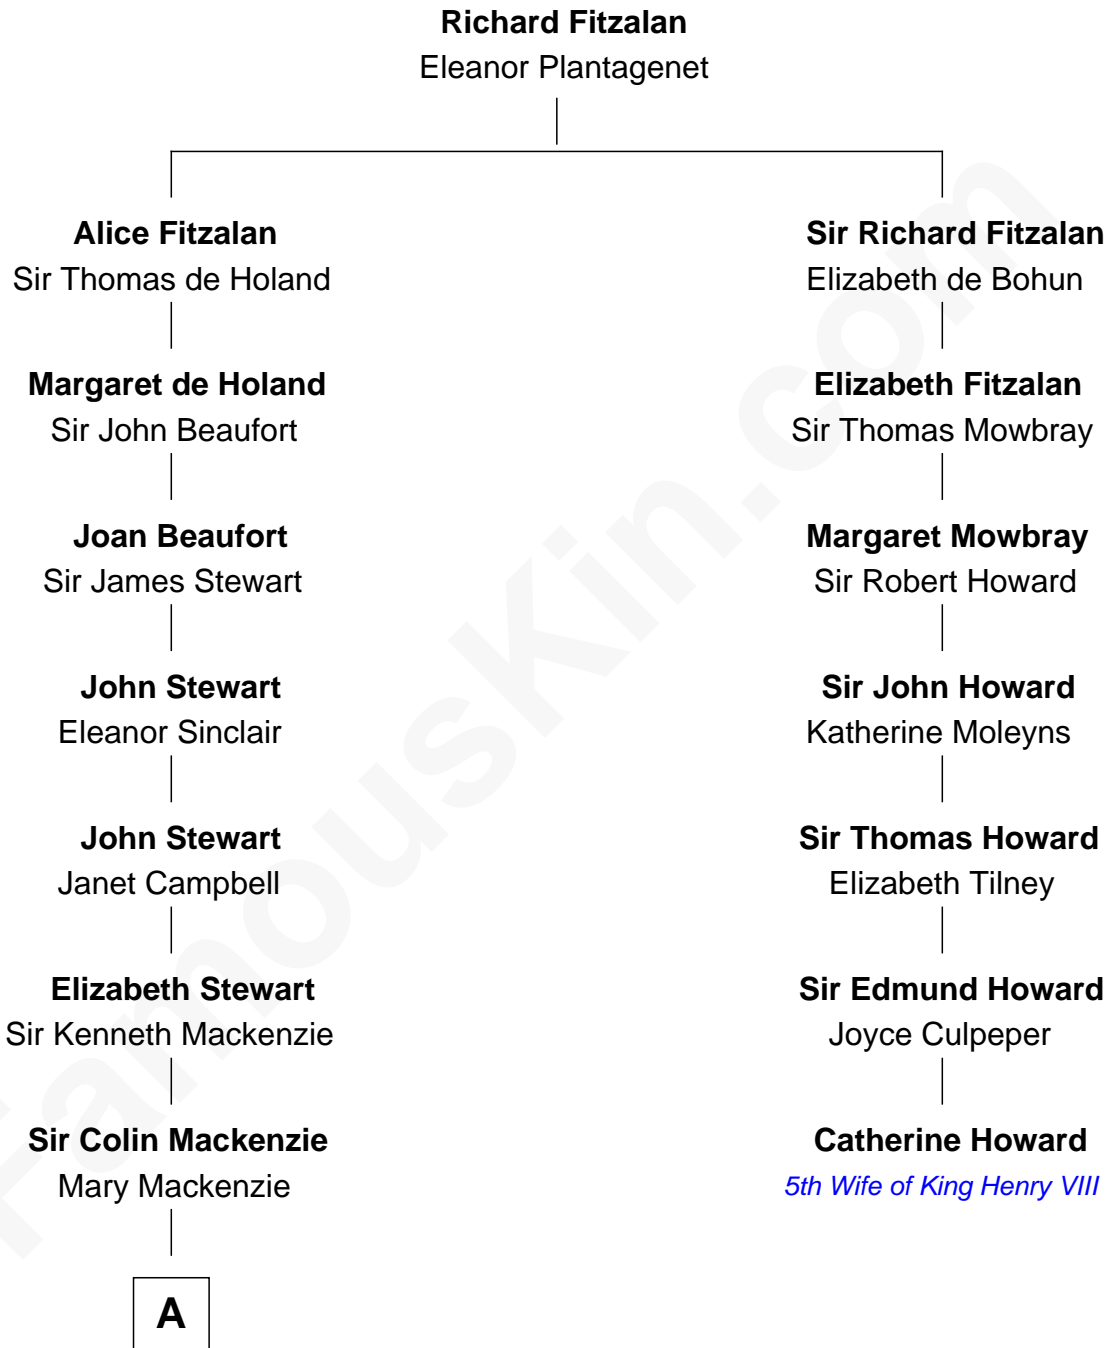

**FamousKin.com**  
**Relationship Chart of**  
**Theodore Roosevelt**  
*26th U.S. President*

**6th cousin 10 times removed of**  
**Catherine Howard**  
*5th Wife of King Henry VIII*

**A**

**Alexander Mackenzie**