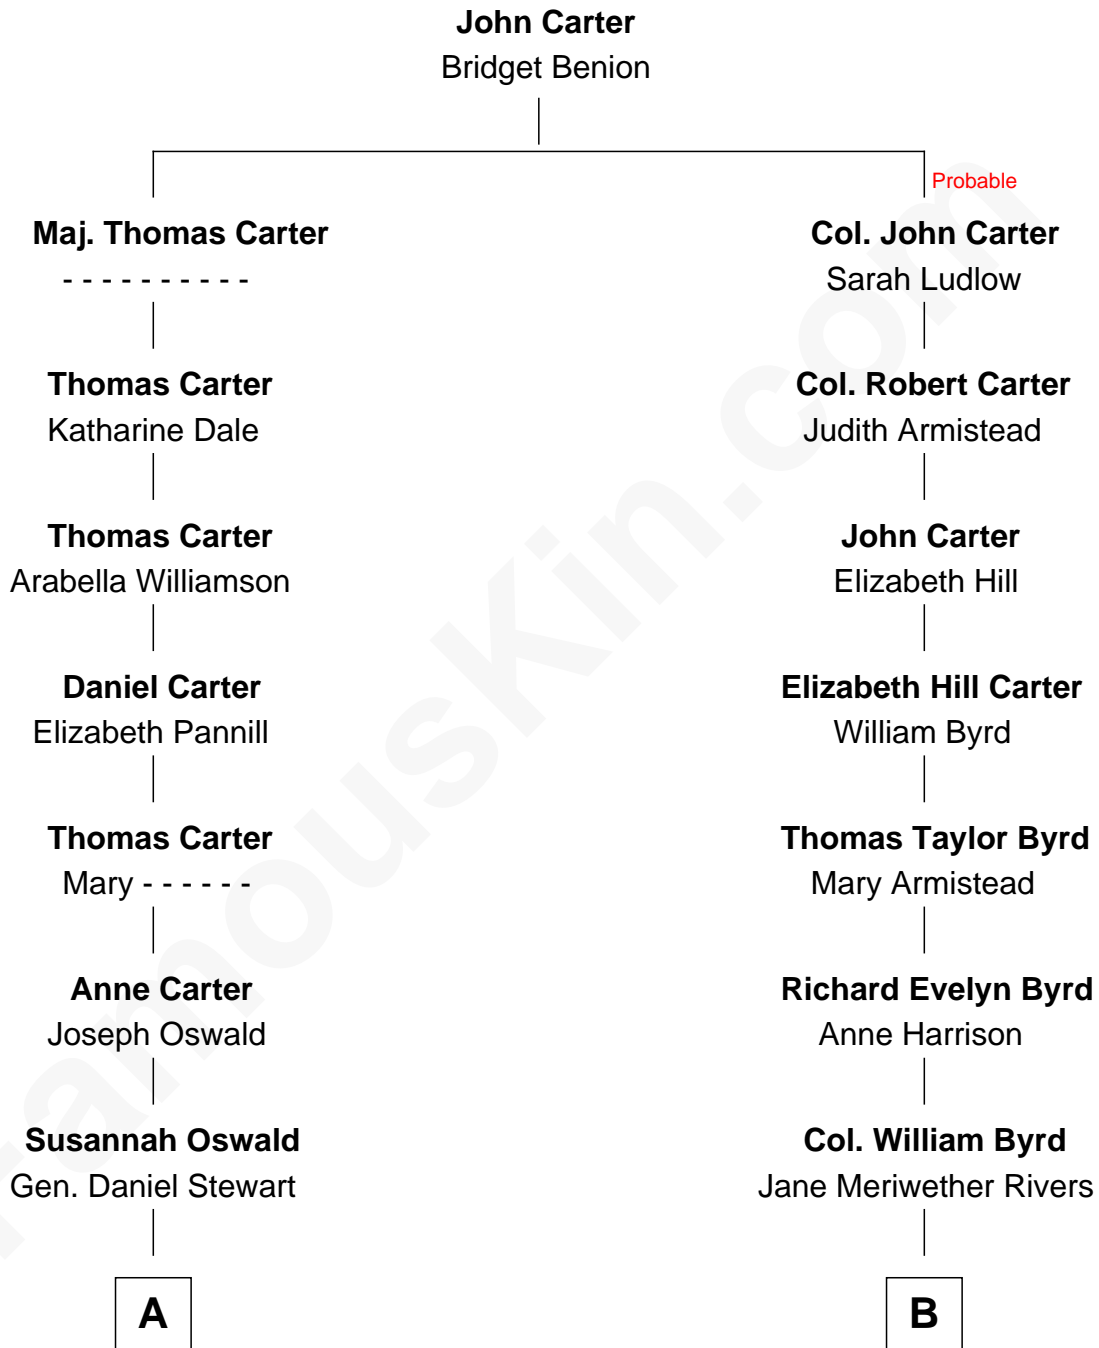

**FamousKin.com**  
**Relationship Chart of**  
**Theodore Roosevelt**  
*26th U.S. President*

8th cousin 1 time removed of  
**Admiral Richard Byrd**  
*Polar Explorer*

**A**

**Martha Stewart**  
James Stephens Bulloch

**Martha Bulloch**  
Theodore Roosevelt

**Theodore Roosevelt**  
*26th U.S. President*

**B**

**Richard Evelyn Byrd**  
Eleanor Bolling Flood

**Admiral Richard Byrd**  
*Polar Explorer*

FamousKin.com