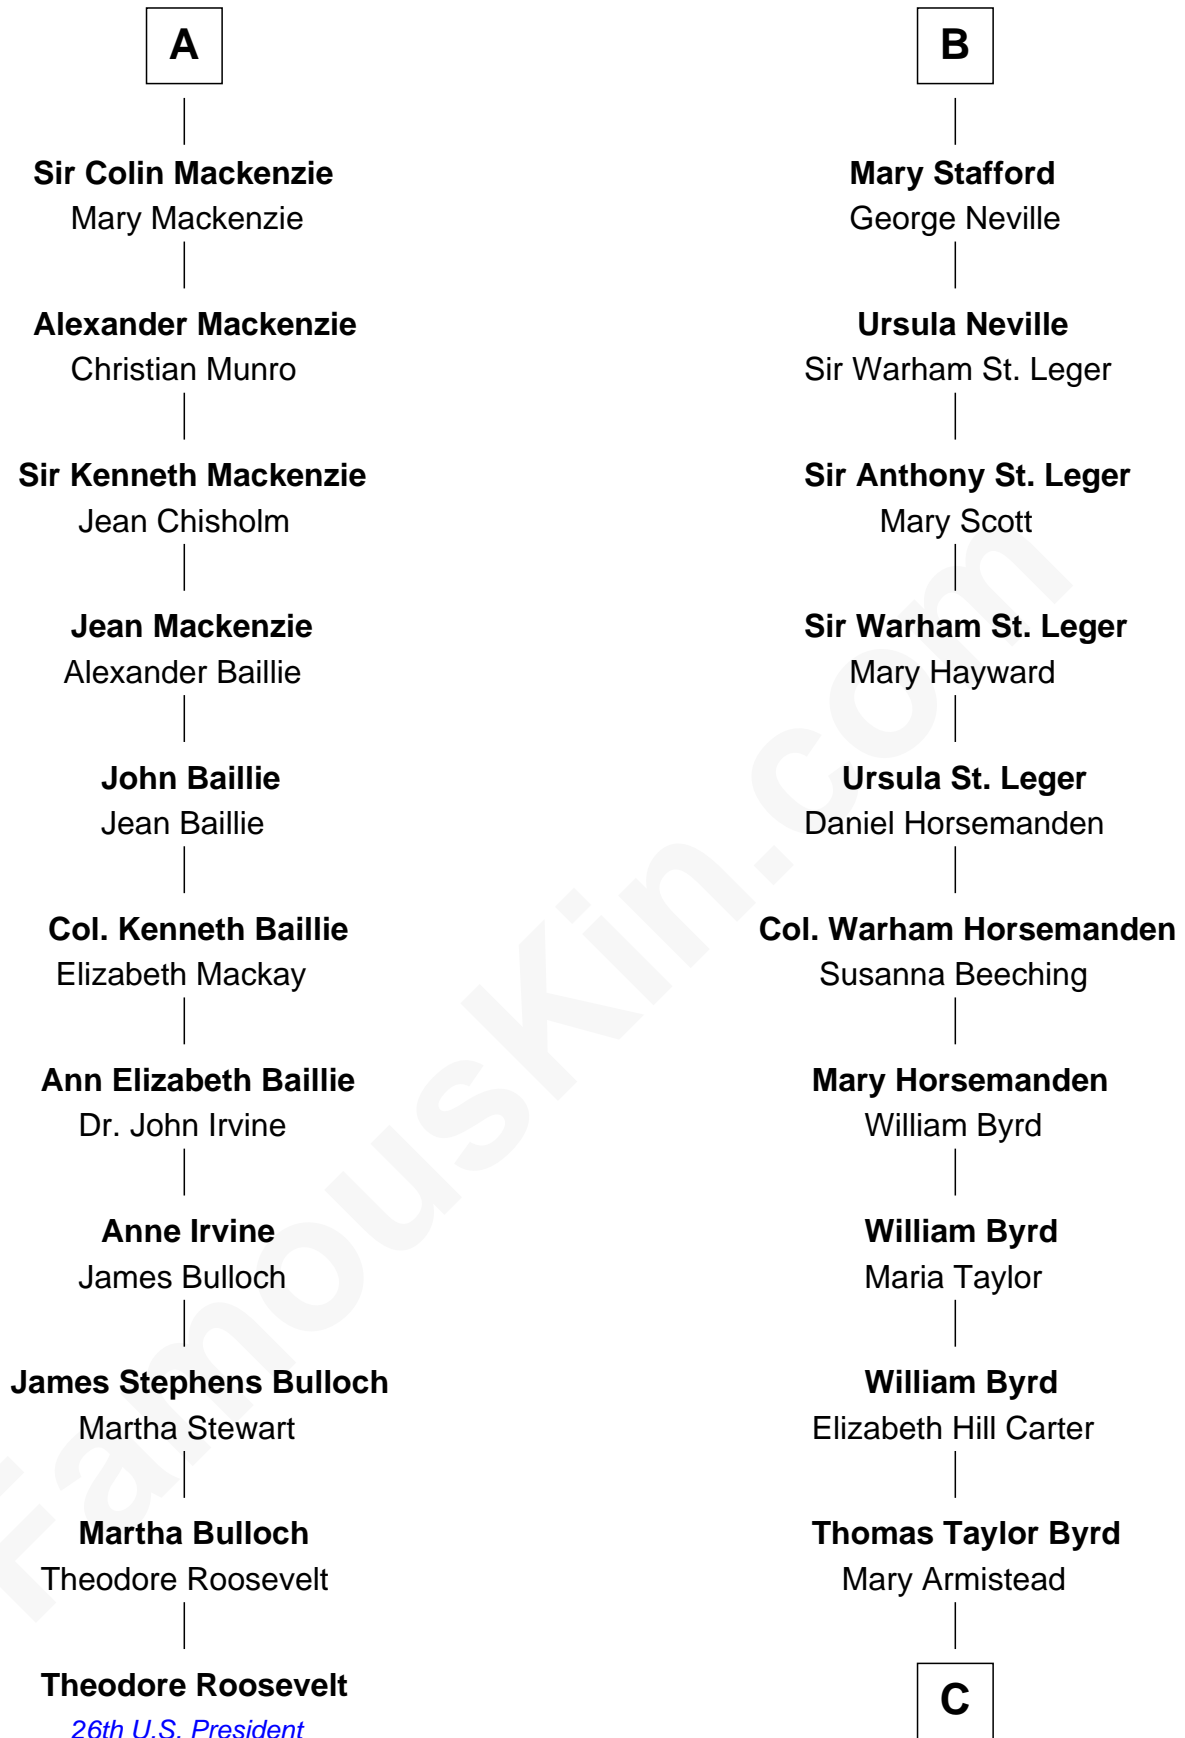

FamousKin.com
Relationship Chart of
Theodore Roosevelt
26th U.S. President

17th cousin 3 times removed of
Admiral Richard Byrd
Polar Explorer

C

Richard Evelyn Byrd

Anne Harrison

Col. William Byrd

Jane Meriwether Rivers

Richard Evelyn Byrd

Eleanor Bolling Flood

Admiral Richard Byrd

Polar Explorer

FamousKin.com