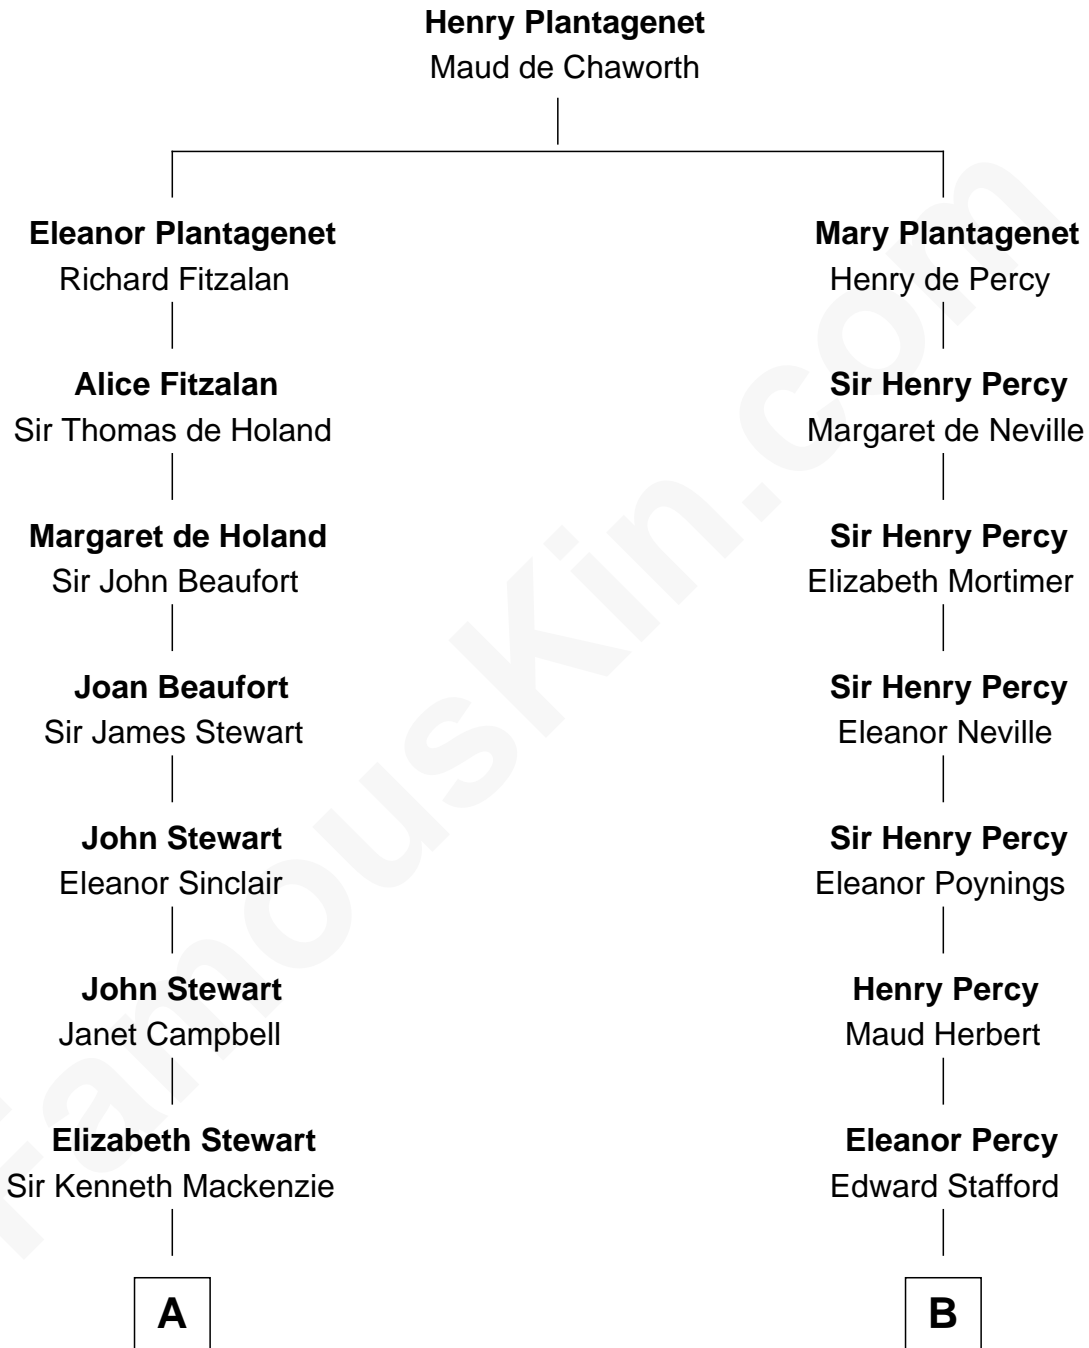

FamousKin.com
Relationship Chart of
Theodore Roosevelt
26th U.S. President

17th cousin 3 times removed of
Admiral Richard Byrd
Polar Explorer

C

Richard Evelyn Byrd

Anne Harrison

Col. William Byrd

Jane Meriwether Rivers

Richard Evelyn Byrd

Eleanor Bolling Flood

Admiral Richard Byrd

Polar Explorer

FamousKin.com