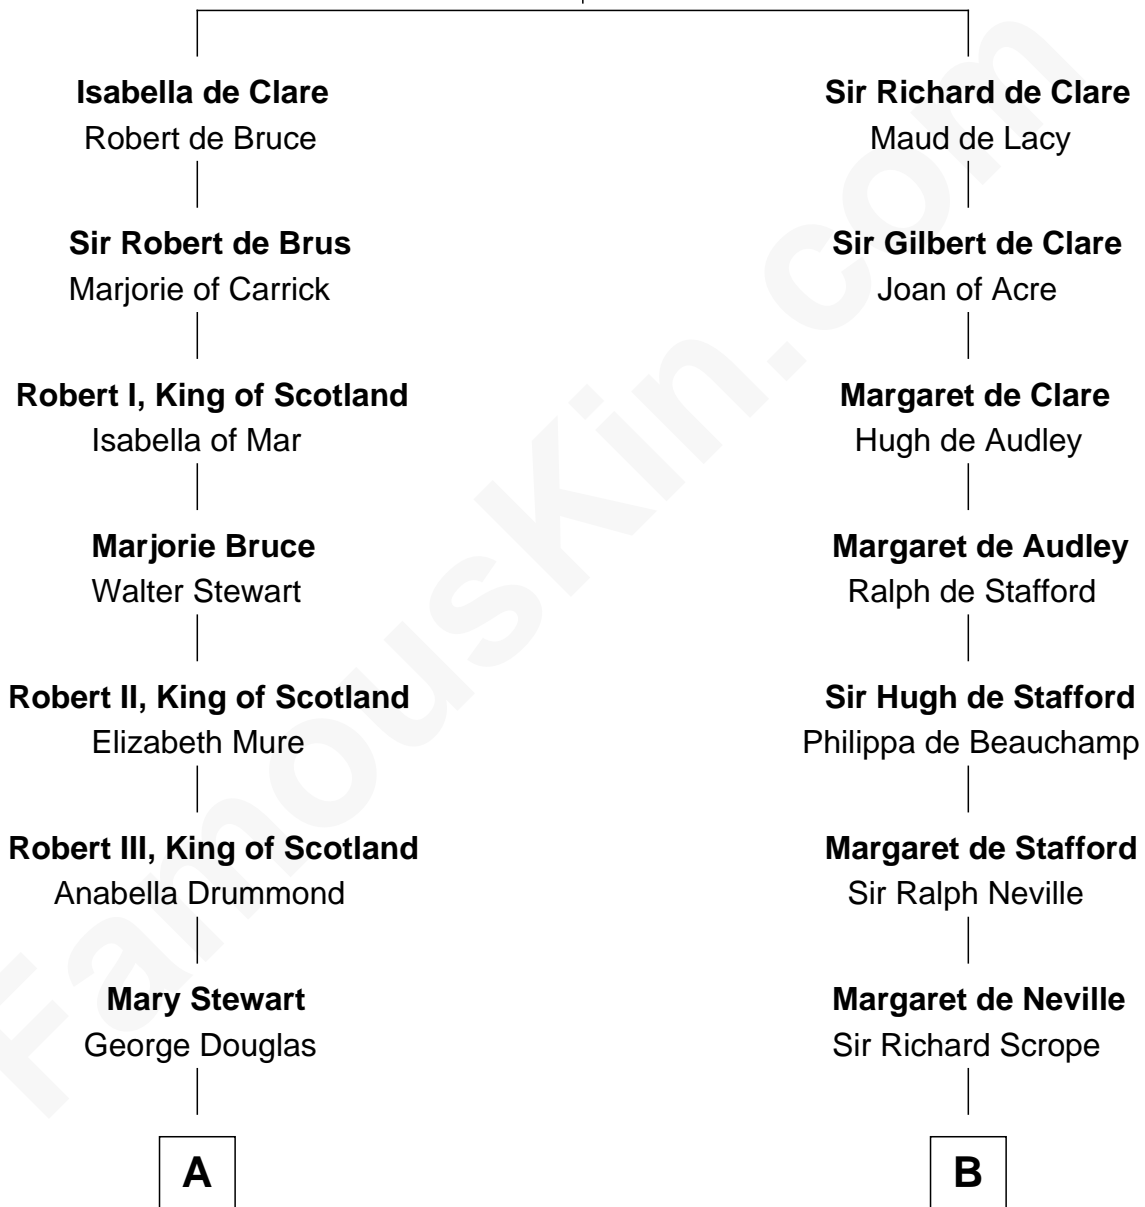

FamousKin.com Relationship Chart of

Theodore Roosevelt

26th U.S. President

20th cousin 1 time removed of

Admiral Richard Byrd

Polar Explorer

Gilbert de Clare

Isabel Marshal

C

Anne Irvine
James Bulloch

James Stephens Bulloch
Martha Stewart

Martha Bulloch
Theodore Roosevelt

Theodore Roosevelt
26th U.S. President

D

Benjamin Harrison
Evelyn Taylor Byrd

Anne Harrison
Richard Evelyn Byrd