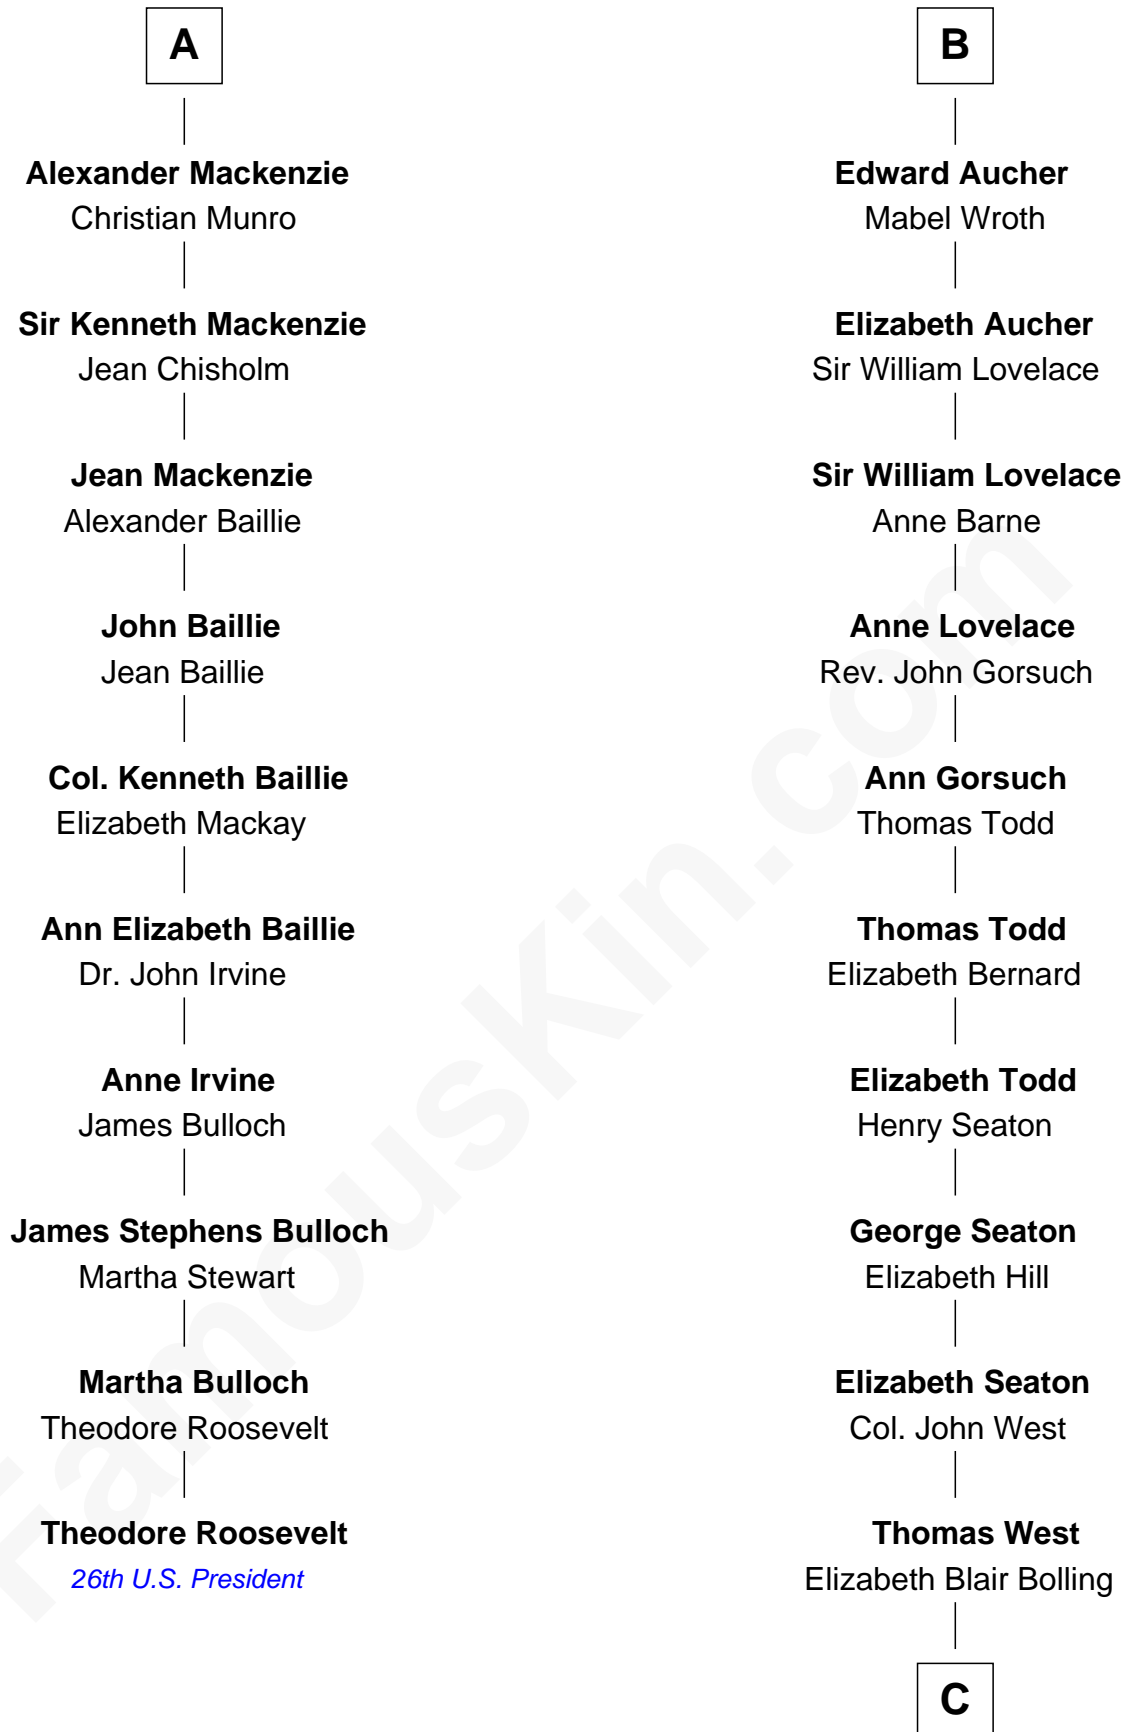

FamousKin.com
Relationship Chart of
Theodore Roosevelt
26th U.S. President

16th cousin 5 times removed of
Admiral Richard Byrd
Polar Explorer

C

Eliza Bolling West
Dr. Joel Walker Flood

Col. Henry De La Warr Flood
Mary Elizabeth Trent

Joel Walker Flood
Ella Faulkner

Eleanor Bolling Flood
Richard Evelyn Byrd

Admiral Richard Byrd
Polar Explorer

FamousKin.com