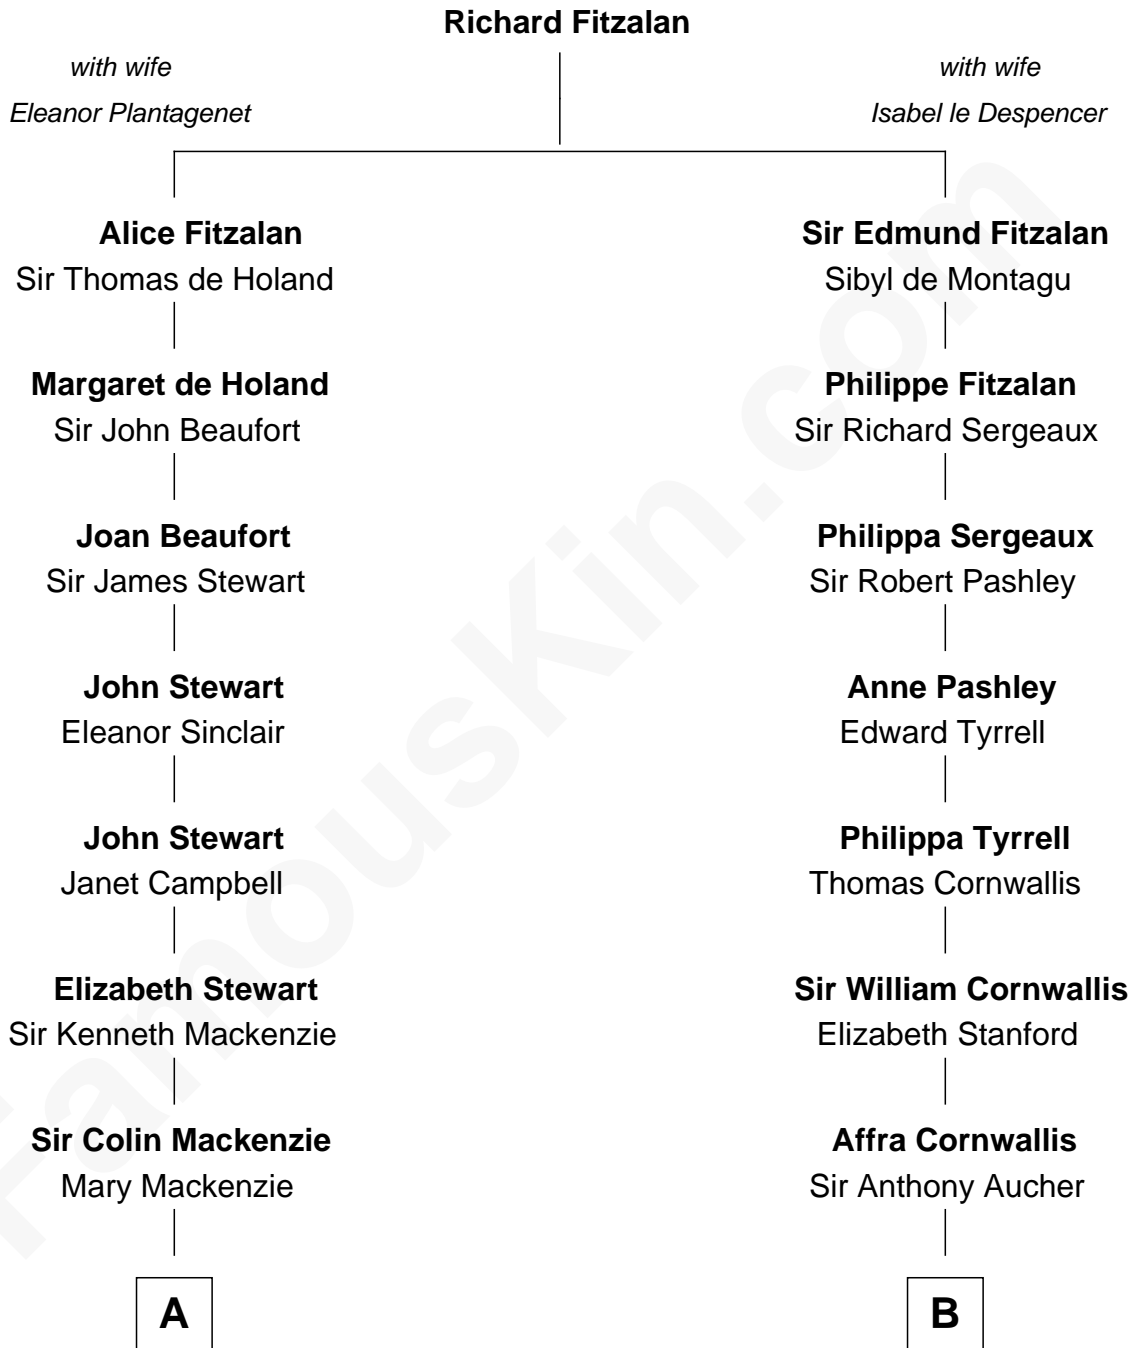

FamousKin.com
Relationship Chart of
Theodore Roosevelt
26th U.S. President

16th cousin 5 times removed of
Admiral Richard Byrd
Polar Explorer

C

Eliza Bolling West
Dr. Joel Walker Flood

Col. Henry De La Warr Flood
Mary Elizabeth Trent

Joel Walker Flood
Ella Faulkner

Eleanor Bolling Flood
Richard Evelyn Byrd

Admiral Richard Byrd
Polar Explorer

FamousKin.com