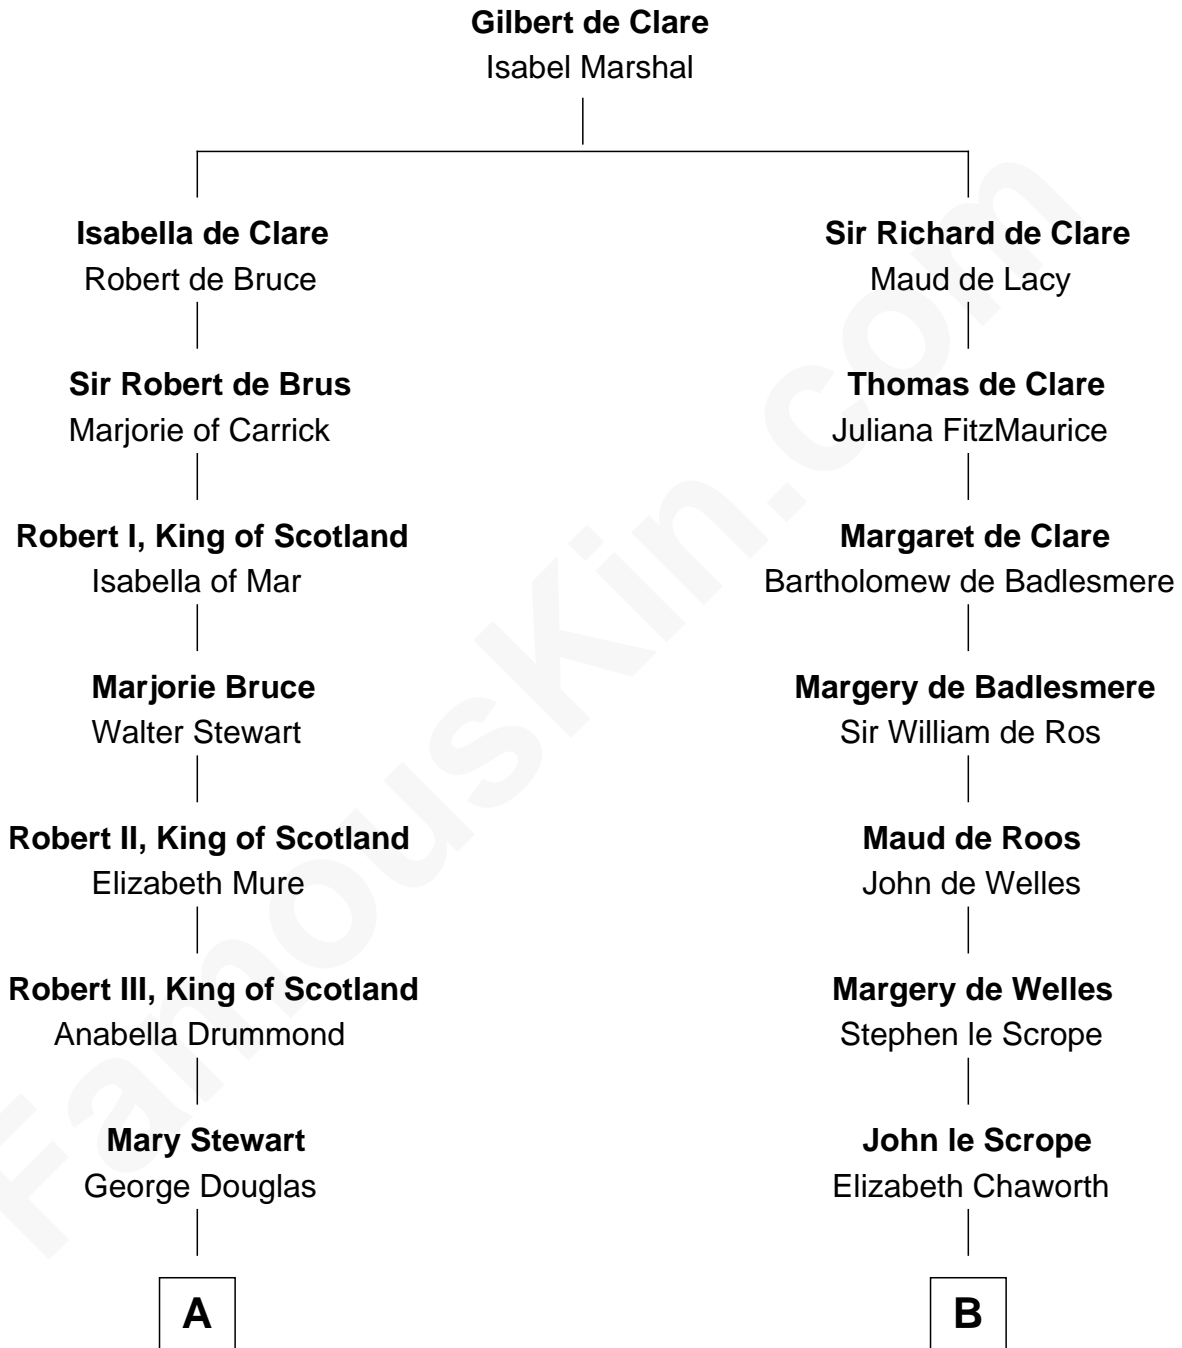

FamousKin.com
Relationship Chart of
Theodore Roosevelt
26th U.S. President

17th cousin 3 times removed of

Robert Treat Paine
Signer of the Declaration of Independence

A

Elizabeth Douglas
Sir Alexander Forbes

Elizabeth Forbes
Alexander Irvine

Sir Alexander Irvine
Janet Keith

Alexander Irvine
Janet Allardice

Alexander Irvine
Elizabeth Ogilvie

Gilbert Irvine
Jean of Menzies

John Irvine
of Fortrie Irvine

Robert Irvine
Margaret Coutts