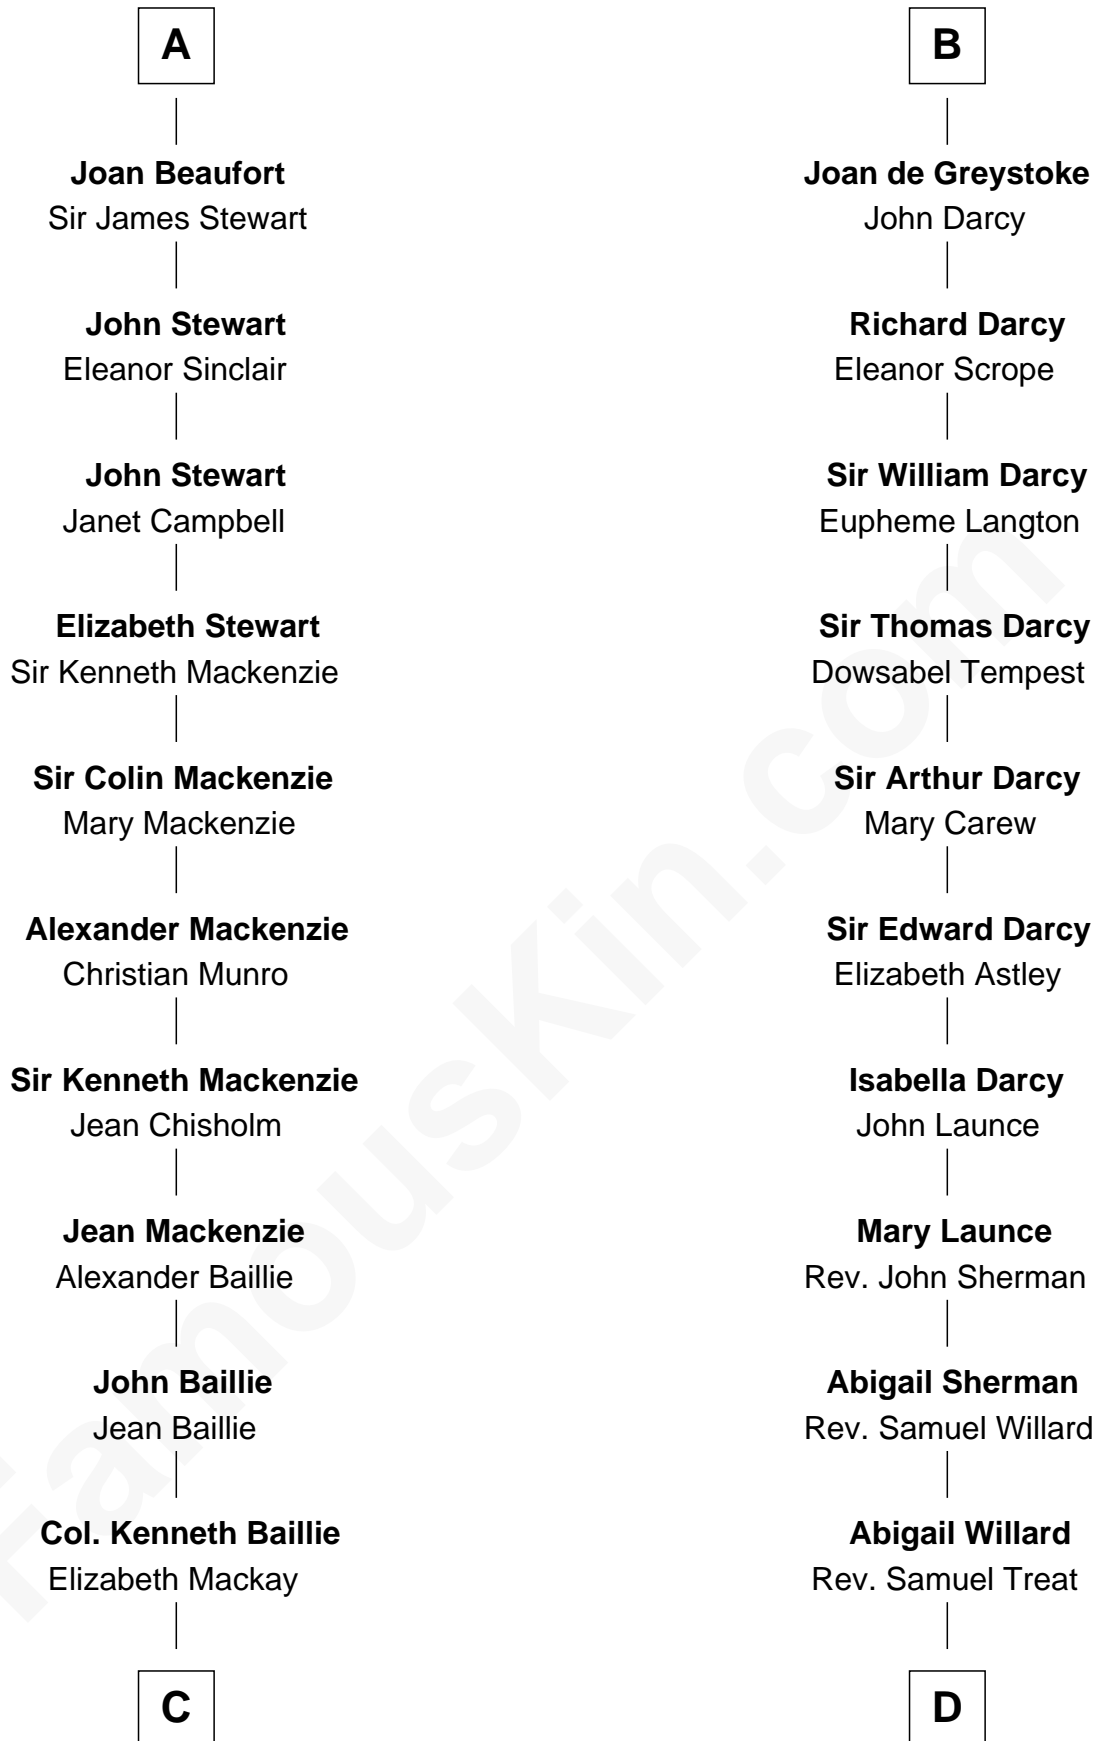

FamousKin.com
Relationship Chart of
Theodore Roosevelt
26th U.S. President

18th cousin 3 times removed of

Robert Treat Paine
Signer of the Declaration of Independence

C

Ann Elizabeth Baillie

Dr. John Irvine

Anne Irvine

James Bulloch

James Stephens Bulloch

Martha Stewart

Martha Bulloch

Theodore Roosevelt

Theodore Roosevelt

26th U.S. President