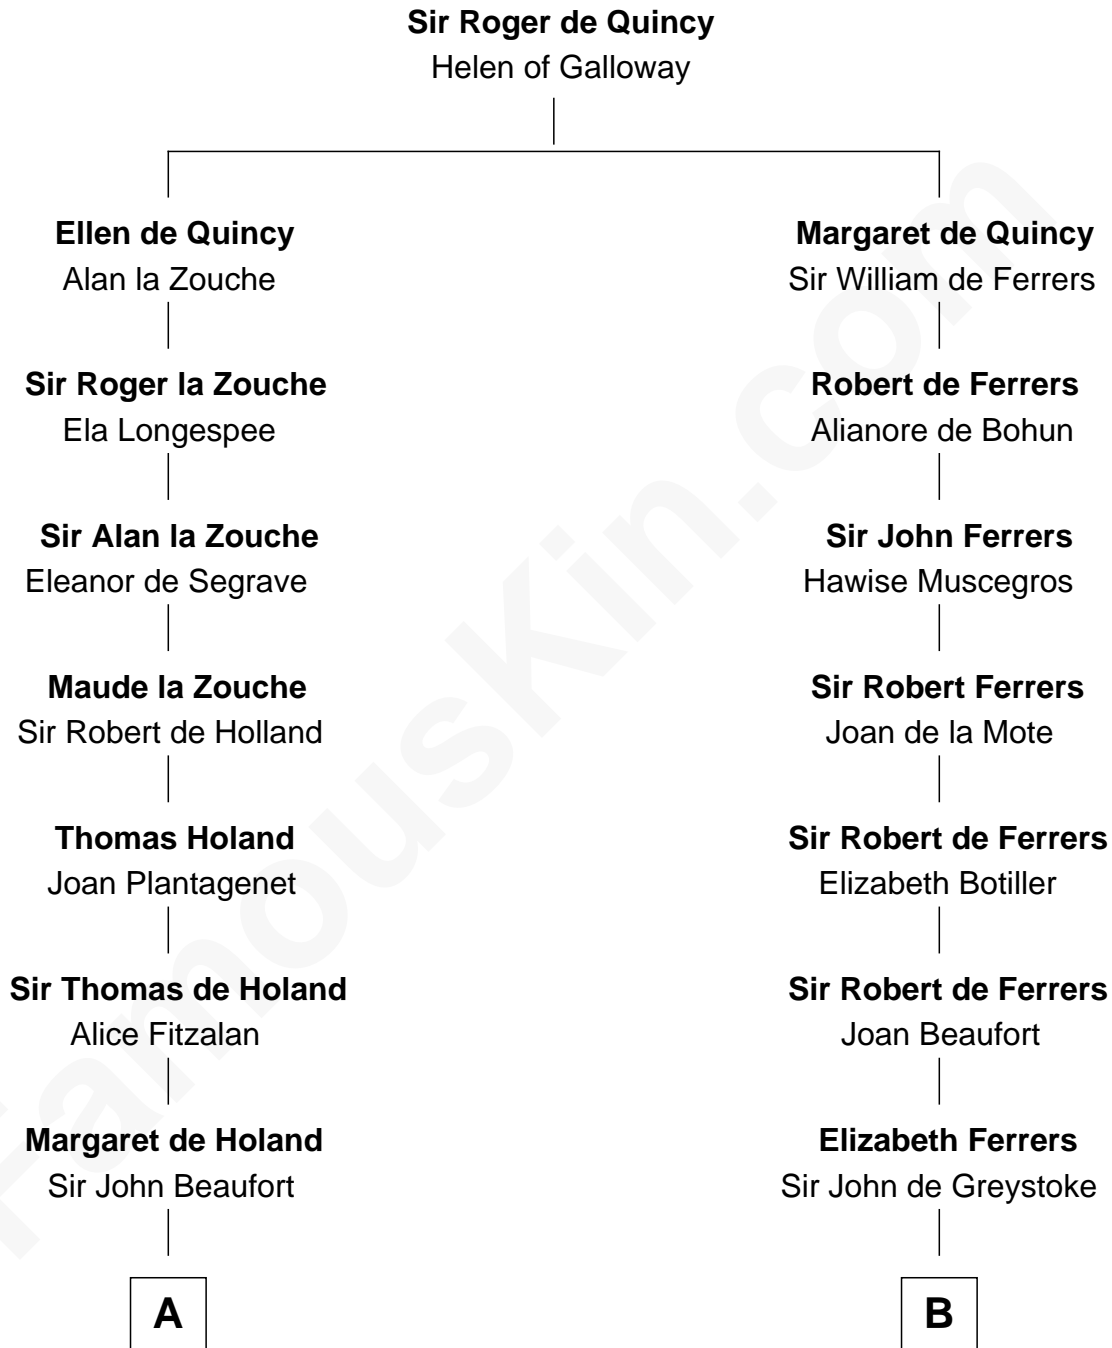

FamousKin.com
Relationship Chart of
Theodore Roosevelt
26th U.S. President

18th cousin 3 times removed of

Robert Treat Paine
Signer of the Declaration of Independence

C

Ann Elizabeth Baillie

Dr. John Irvine

Anne Irvine

James Bulloch

James Stephens Bulloch

Martha Stewart

Martha Bulloch

Theodore Roosevelt

Theodore Roosevelt

26th U.S. President