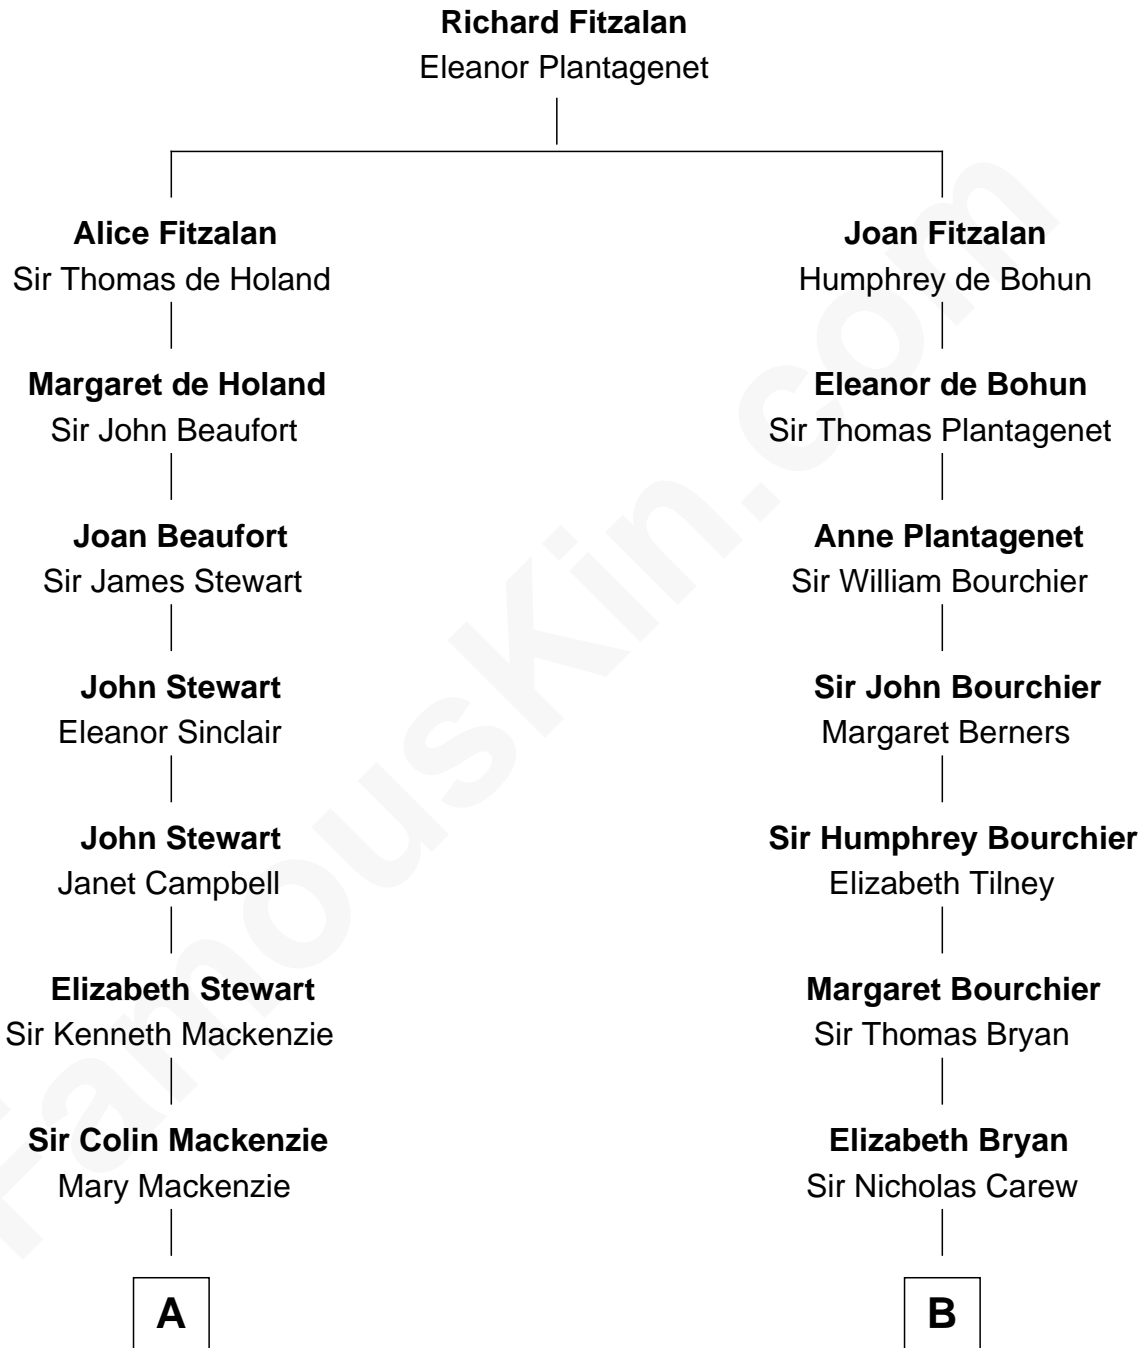

FamousKin.com
Relationship Chart of
Theodore Roosevelt
26th U.S. President

14th cousin 2 times removed of

Robert Treat Paine
Signer of the Declaration of Independence

A

Alexander Mackenzie

Christian Munro

Sir Kenneth Mackenzie

Jean Chisholm

Jean Mackenzie

Alexander Baillie

John Baillie

Jean Baillie

Col. Kenneth Baillie

Elizabeth Mackay

Ann Elizabeth Baillie

Dr. John Irvine

Anne Irvine

James Bulloch

James Stephens Bulloch

Martha Stewart

Martha Bulloch

Theodore Roosevelt

Theodore Roosevelt

26th U.S. President

B

Mary Carew

Sir Arthur Darcy

Sir Edward Darcy

Elizabeth Astley

Isabella Darcy

John Launce