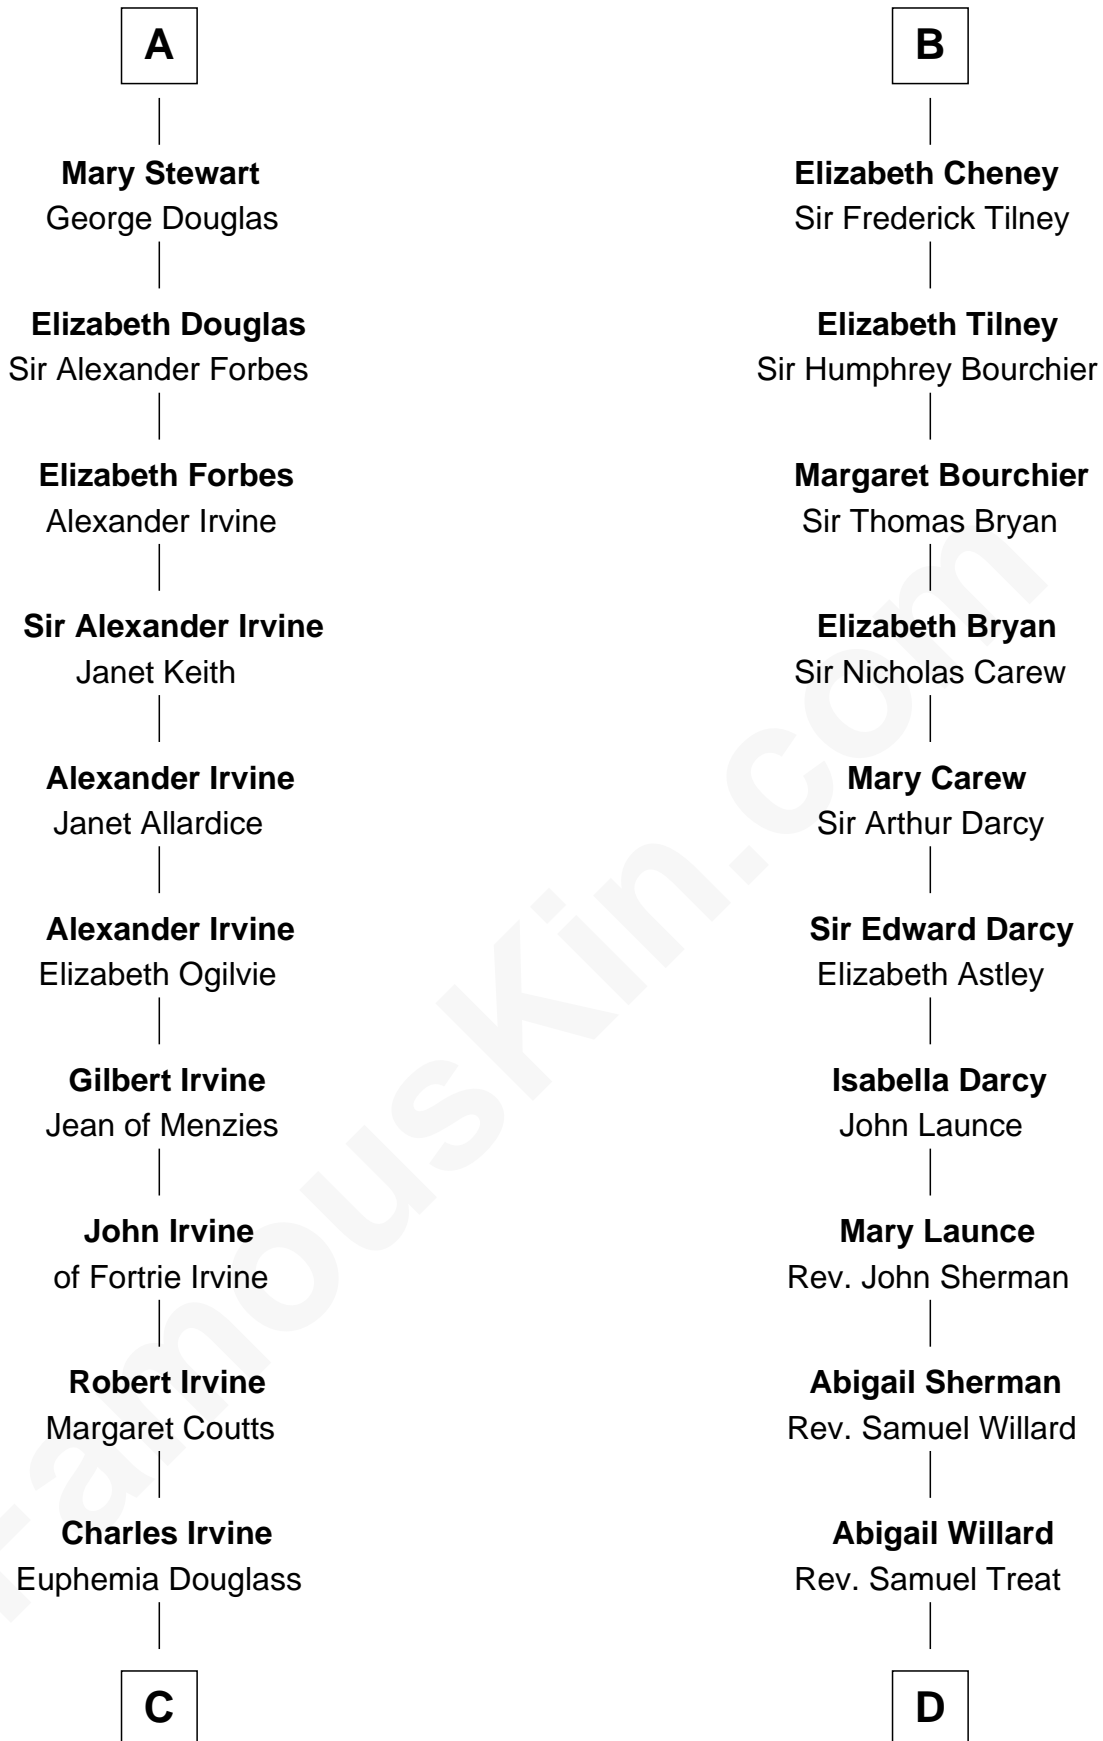

**FamousKin.com**  
**Relationship Chart of**  
**Theodore Roosevelt**  
*26th U.S. President*

18th cousin 3 times removed of

**Robert Treat Paine**  
*Signer of the Declaration of Independence*

**C**

**Dr. John Irvine**  
Ann Elizabeth Baillie

**Anne Irvine**  
James Bulloch

**James Stephens Bulloch**  
Martha Stewart

**Martha Bulloch**  
Theodore Roosevelt

**Theodore Roosevelt**  
*26th U.S. President*

**D**

**Eunice Treat**  
Thomas Paine

**Robert Treat Paine**  
*Signer of Declaration of Independence*