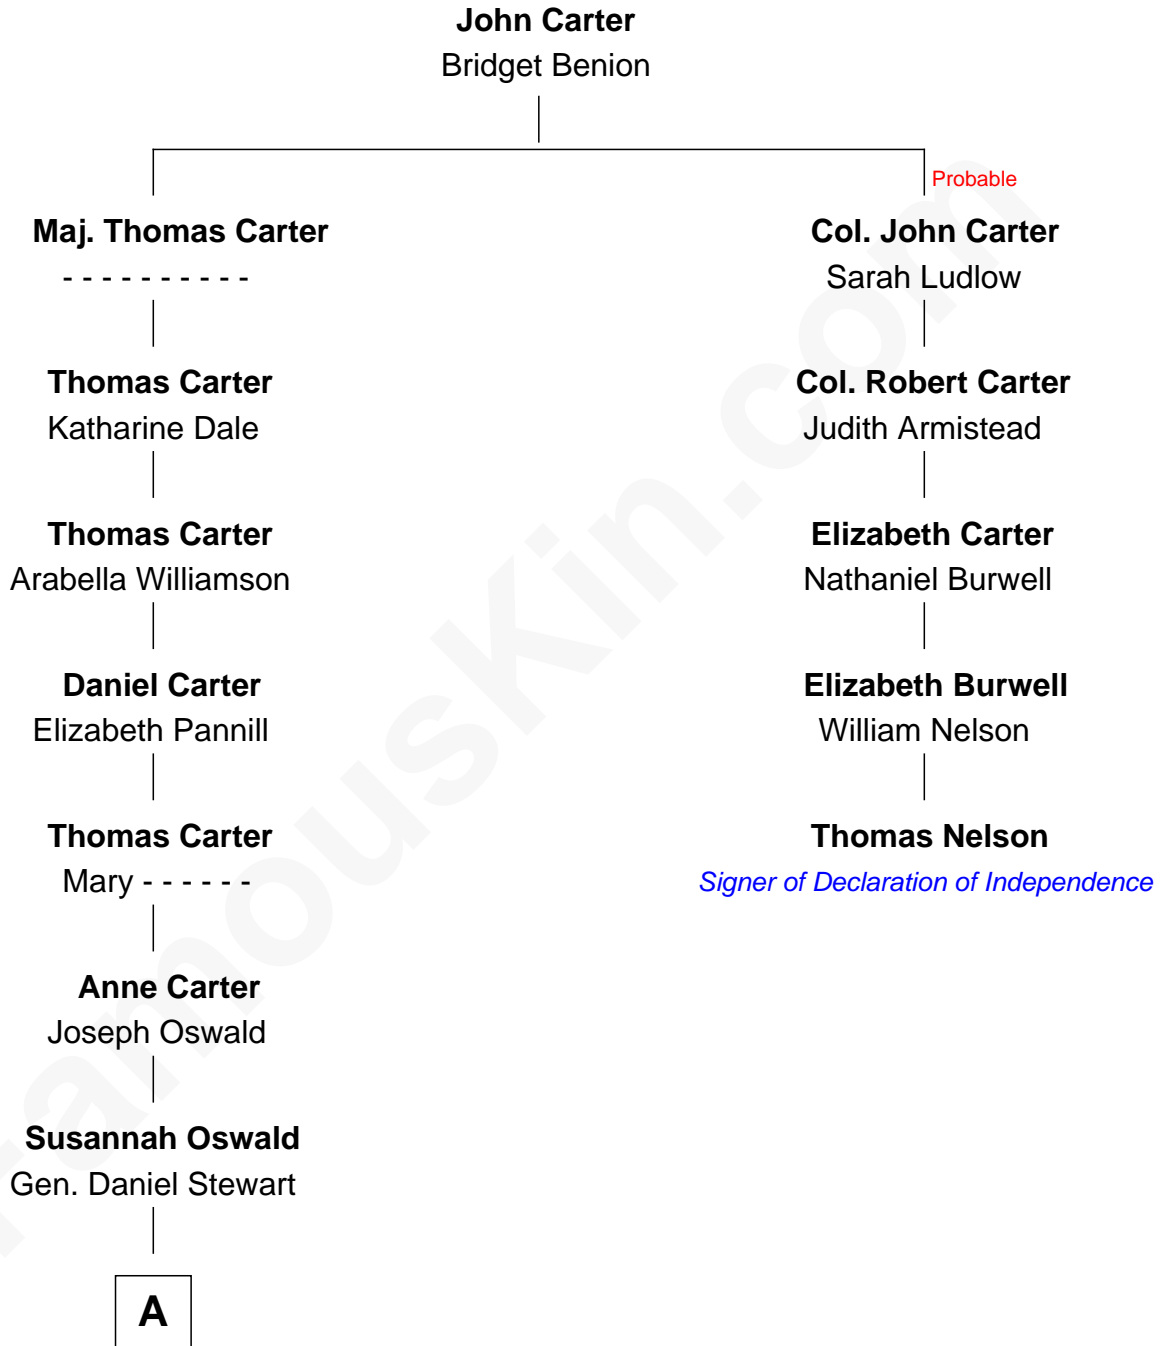

FamousKin.com
Relationship Chart of
Theodore Roosevelt
26th U.S. President

4th cousin 5 times removed of

Thomas Nelson
Signer of the Declaration of Independence

A

—
Martha Stewart
James Stephens Bulloch

—
Martha Bulloch
Theodore Roosevelt

—
Theodore Roosevelt
26th U.S. President

FamousKin.com