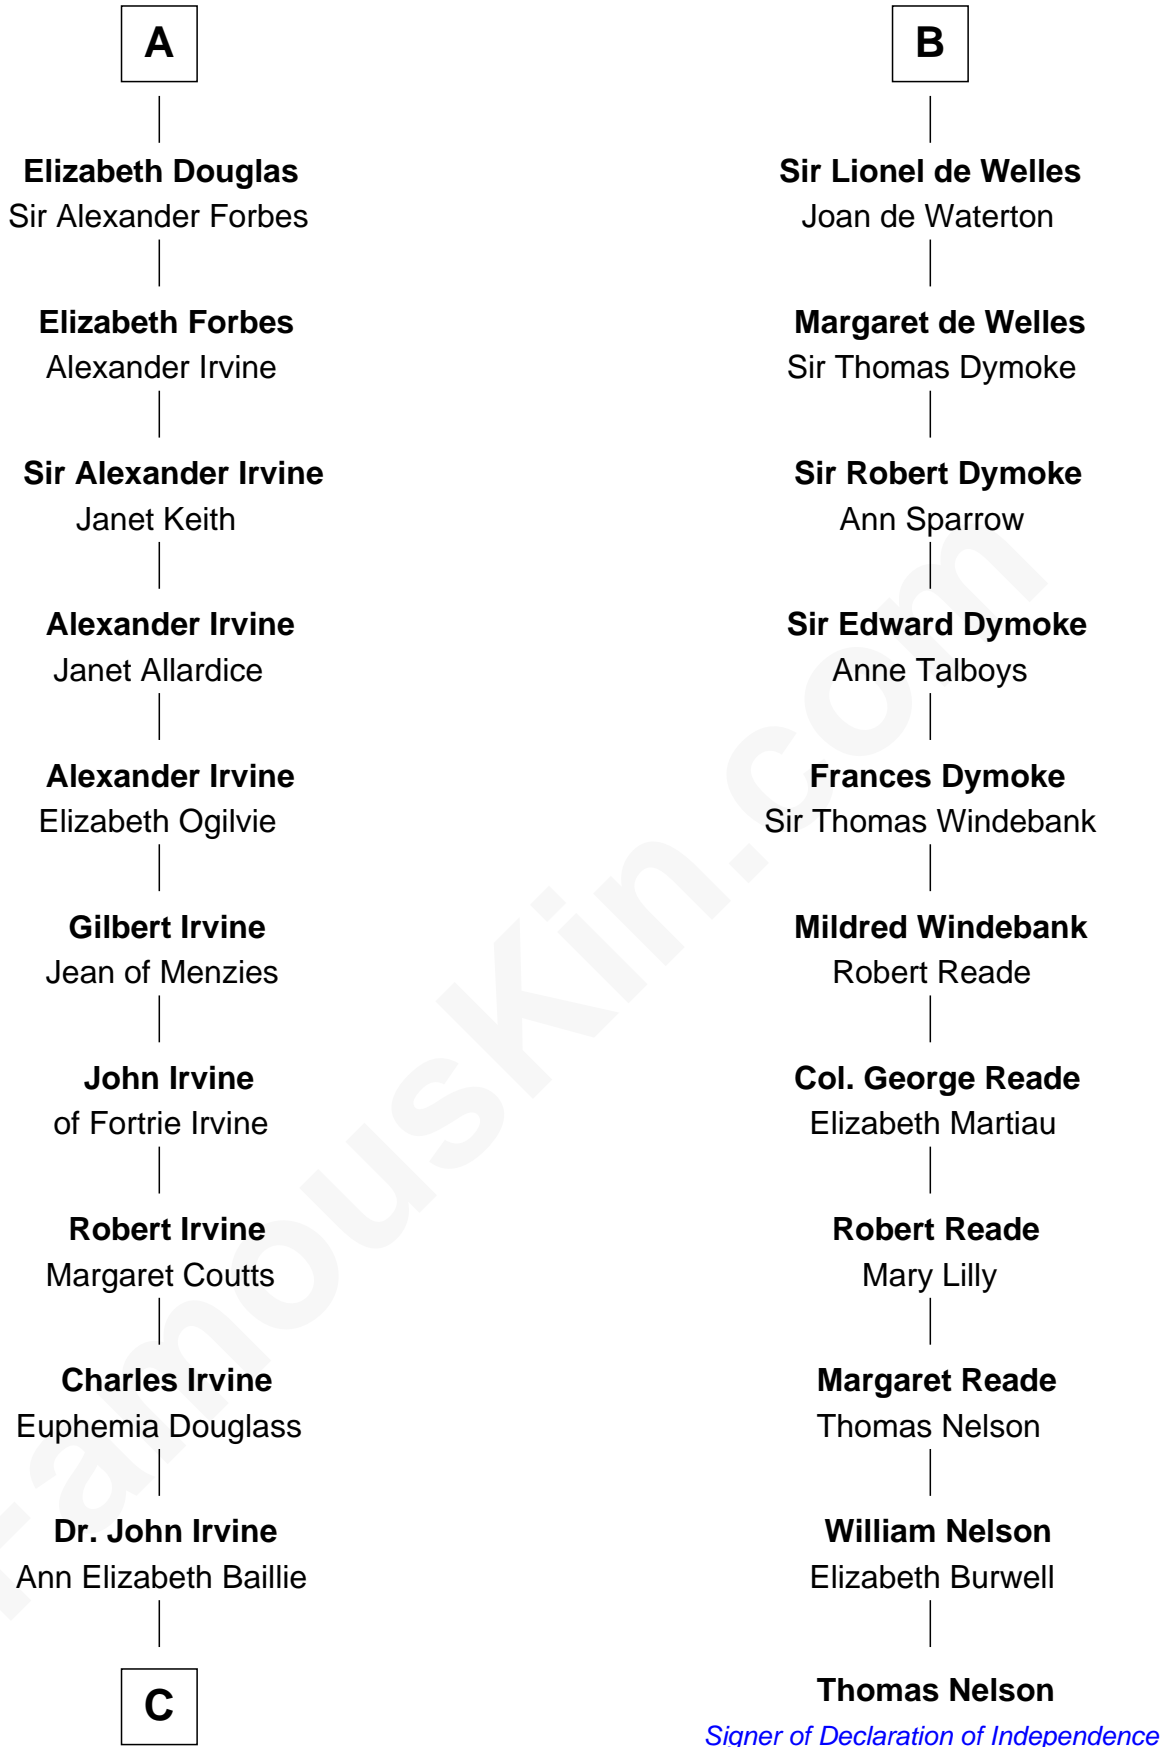

FamousKin.com
Relationship Chart of
Theodore Roosevelt
26th U.S. President

17th cousin 3 times removed of

Thomas Nelson
Signer of the Declaration of Independence

C

—
Anne Irvine
James Bulloch

—
James Stephens Bulloch
Martha Stewart

—
Martha Bulloch
Theodore Roosevelt

—
Theodore Roosevelt
26th U.S. President

FamousKin.com