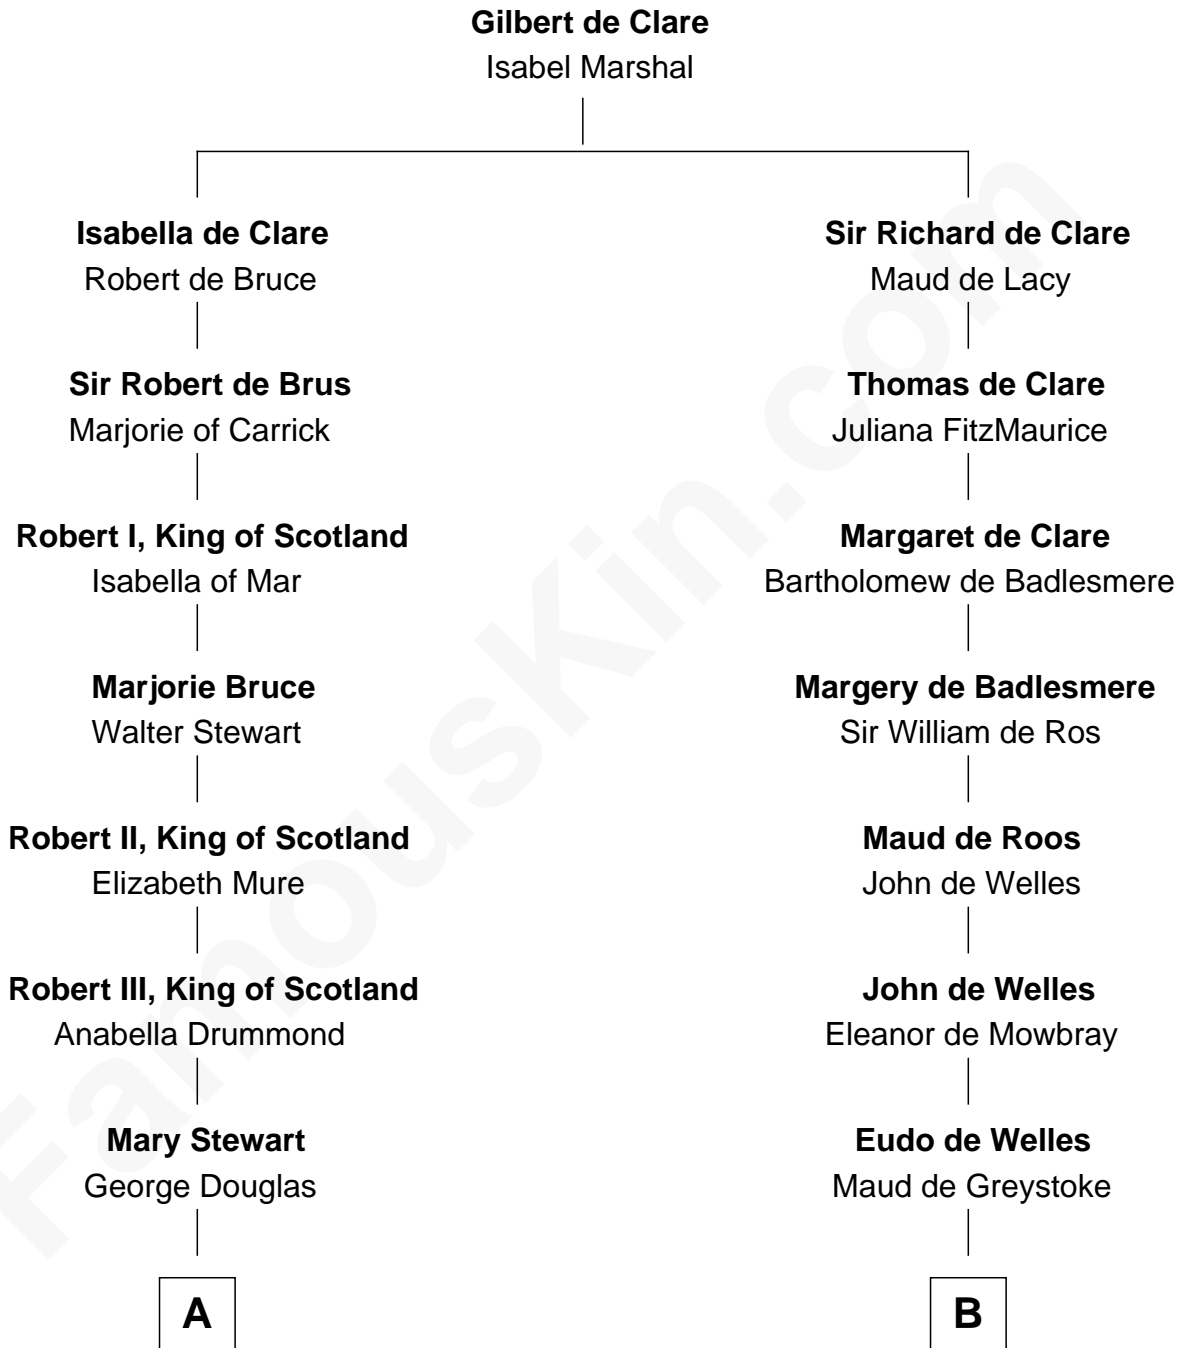

FamousKin.com
Relationship Chart of
Theodore Roosevelt
26th U.S. President

17th cousin 3 times removed of

Thomas Nelson
Signer of the Declaration of Independence

C

—
Anne Irvine
James Bulloch

—
James Stephens Bulloch
Martha Stewart

—
Martha Bulloch
Theodore Roosevelt

—
Theodore Roosevelt
26th U.S. President

FamousKin.com