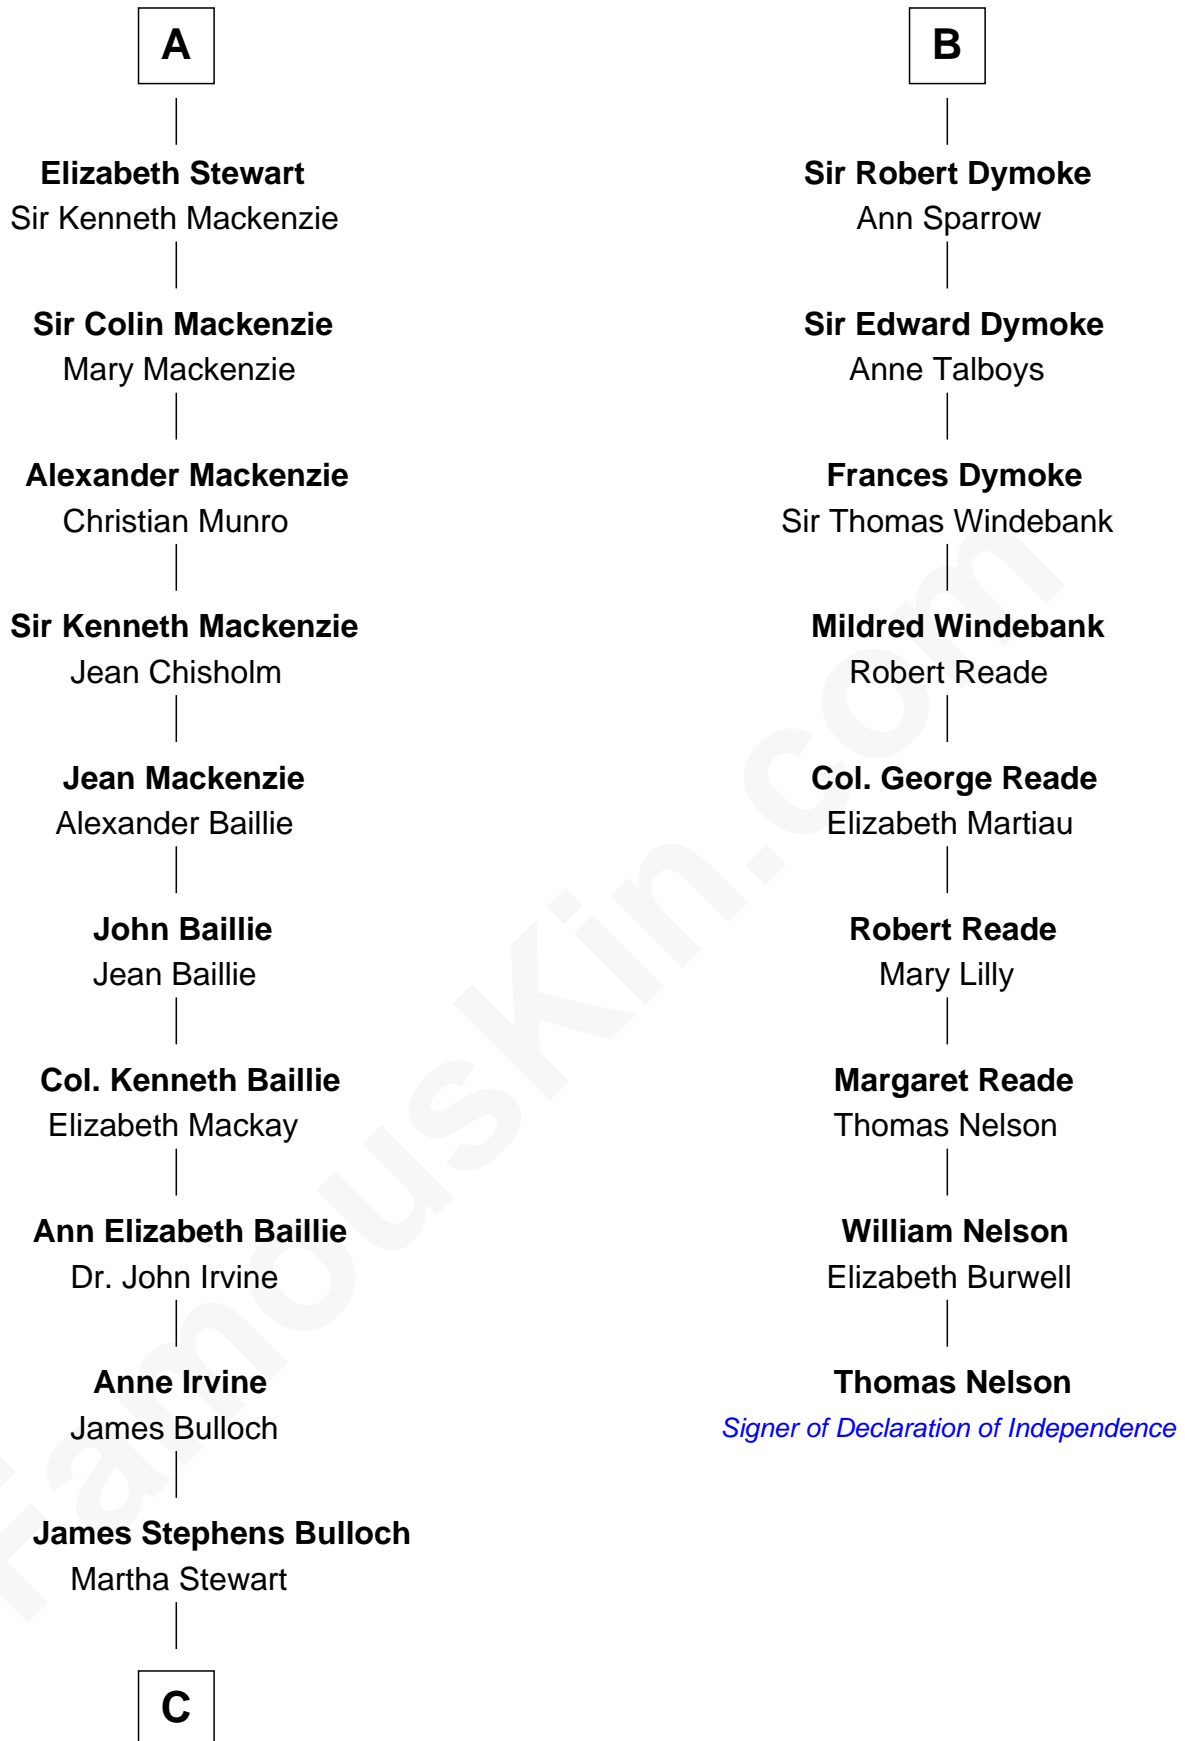

**FamousKin.com**  
**Relationship Chart of**  
**Theodore Roosevelt**  
*26th U.S. President*

15th cousin 3 times removed of

**Thomas Nelson**  
*Signer of the Declaration of Independence*

**C**

—  
**Martha Bulloch**  
Theodore Roosevelt

—  
**Theodore Roosevelt**  
*26th U.S. President*

FamousKin.com