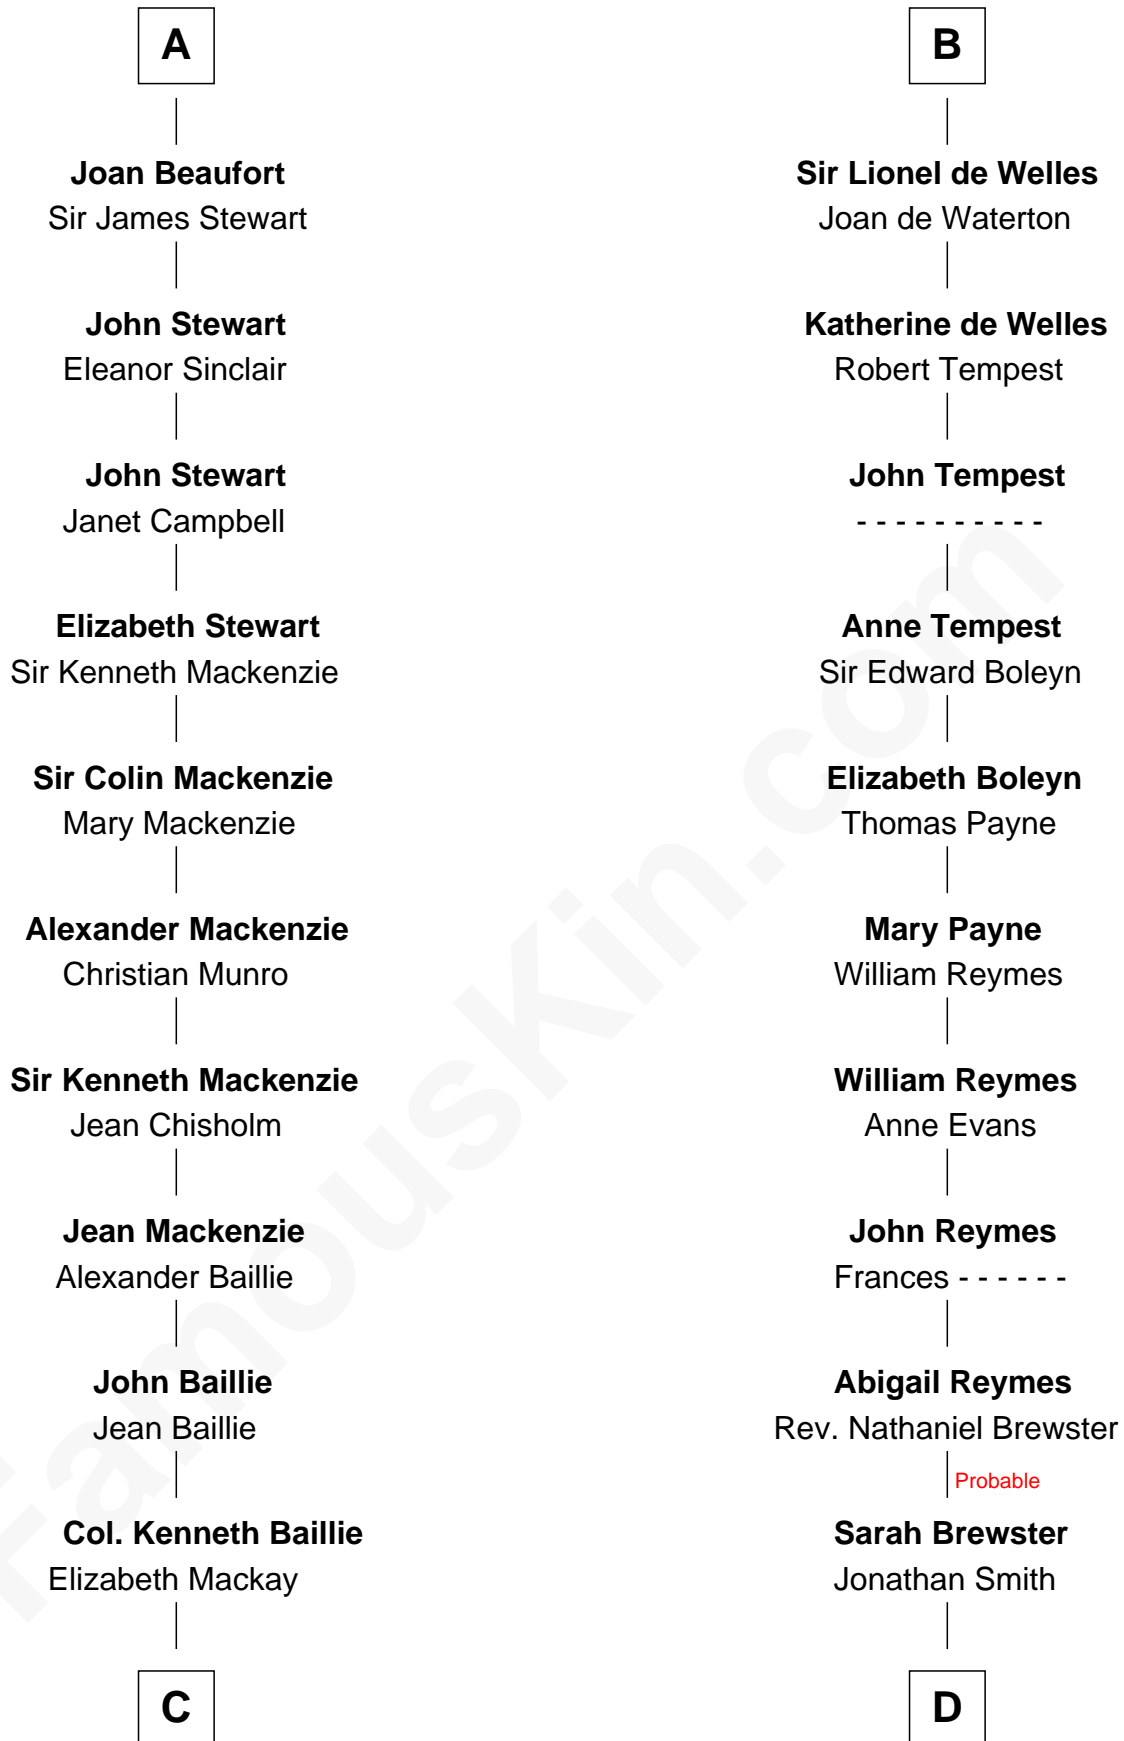

**FamousKin.com**  
**Relationship Chart of**  
**Theodore Roosevelt**  
*26th U.S. President*

**19th cousin 2 times removed of**  
**William Floyd**  
*Signer of the Declaration of Independence*

**C**

**Ann Elizabeth Baillie**

Dr. John Irvine

**Anne Irvine**

James Bulloch

**James Stephens Bulloch**

Martha Stewart

**Martha Bulloch**

Theodore Roosevelt

**Theodore Roosevelt**

*26th U.S. President*

**D**

**Jonathan Smith**

Elizabeth Platt

**Tabitha Smith**

Nicholl Floyd

**William Floyd**

*Signer of Declaration of Independence*